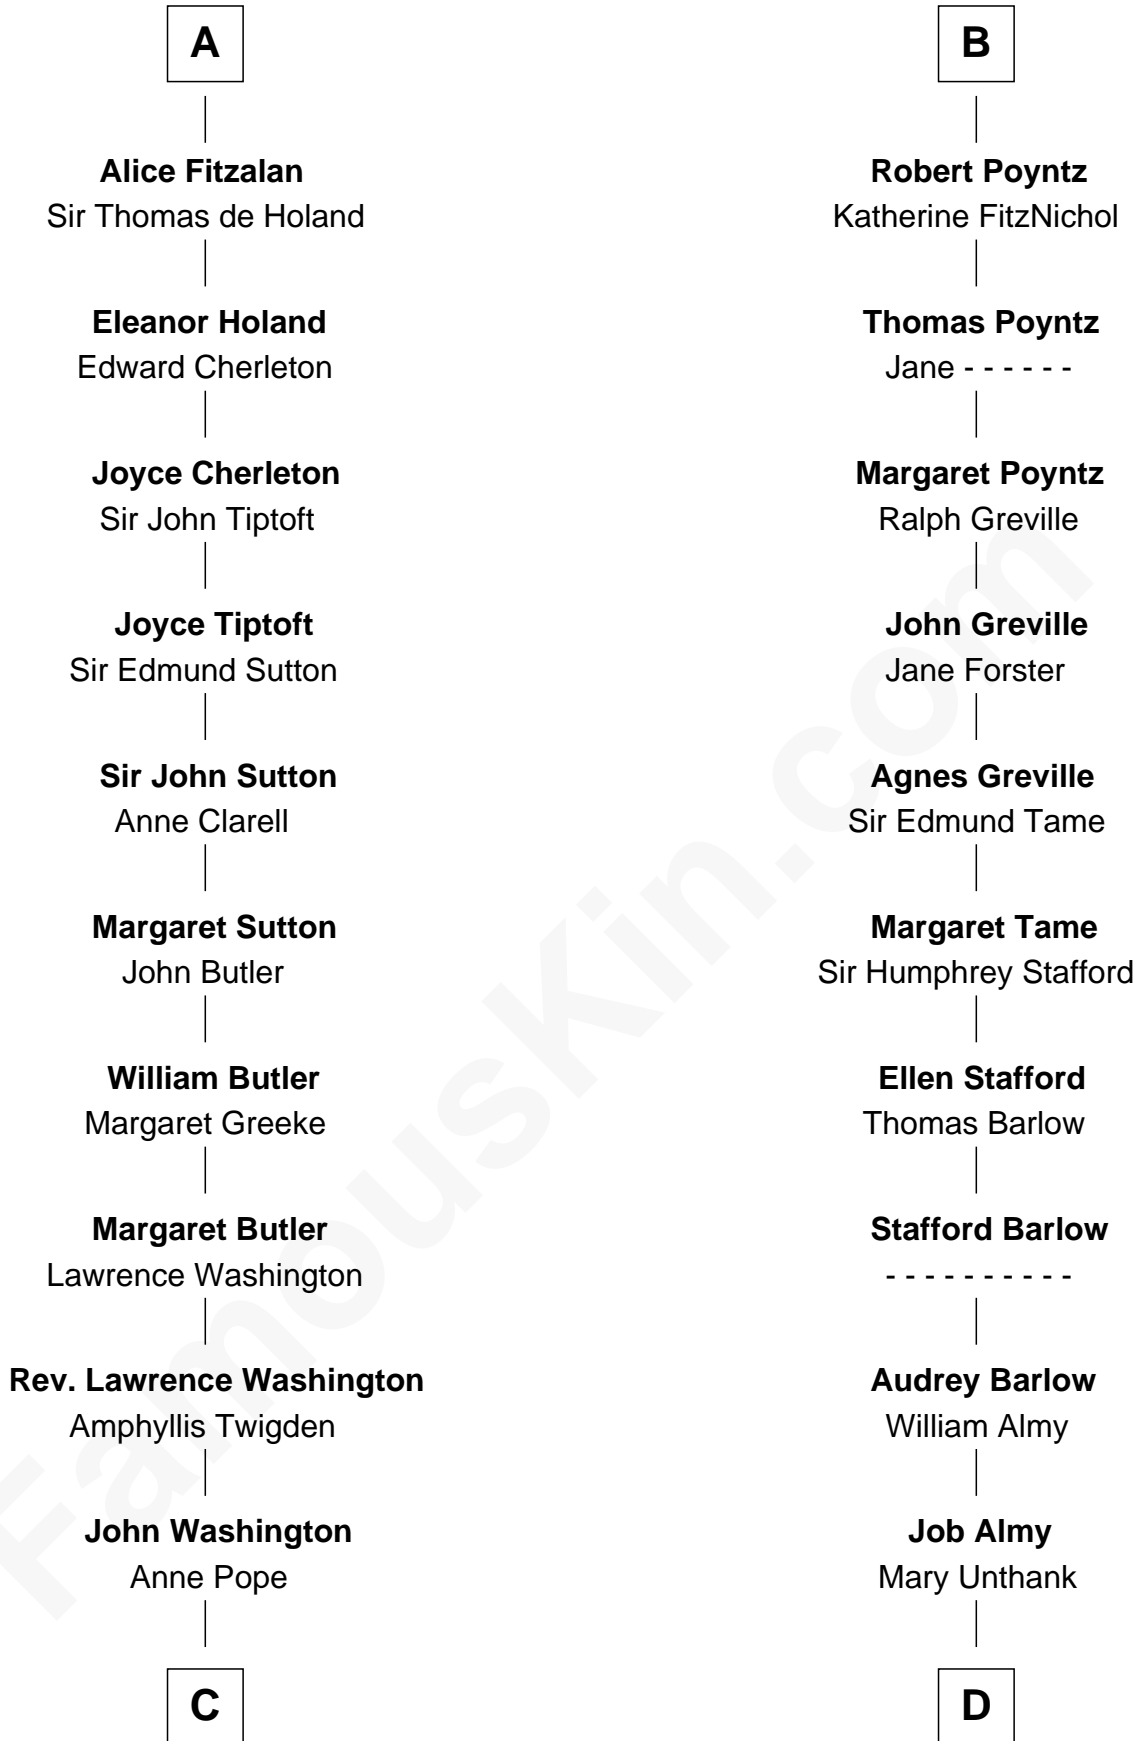

FamousKin.com
Relationship Chart of
George Washington
1st U.S. President

19th cousin 1 time removed of

Robert Townsend

Member of the Culper Spy Ring during the American Revolution

C

Lawrence Washington

Mildred Warner

Augustine Washington

Mary Ball

George Washington

1st U.S. President

D

Audrey Almy

James Townsend

Jacob Townsend

Phoebe Seaman

Samuel Townsend

Sarah Stoddard

Robert Townsend

Spy known as "Culper Jr."

FamousKin.com