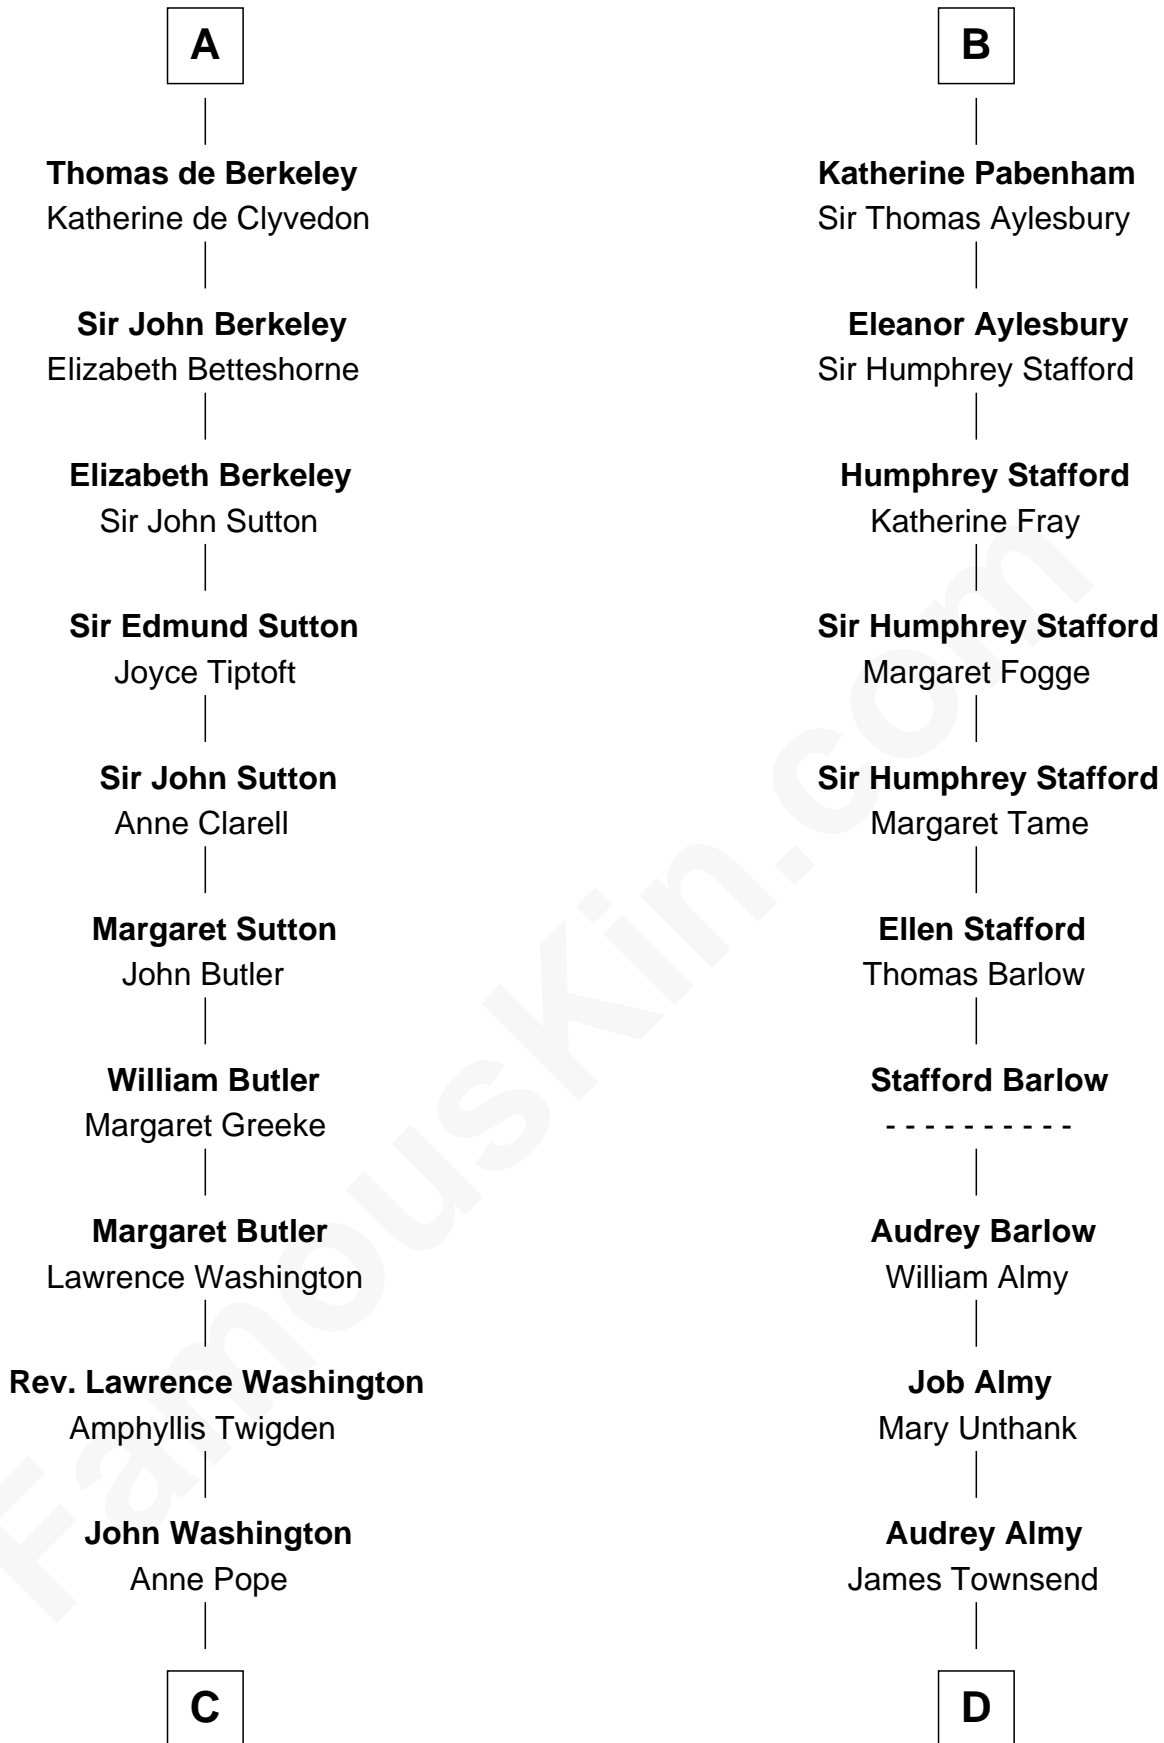

FamousKin.com

Relationship Chart of

George Washington

1st U.S. President

19th cousin of

Robert Townsend

Member of the Culper Spy Ring during the American Revolution

William I de Lancaster
Gundred de Warenne

C

Lawrence Washington

Mildred Warner

Augustine Washington

Mary Ball

George Washington

1st U.S. President

D

Jacob Townsend

Phoebe Seaman

Samuel Townsend

Sarah Stoddard

Robert Townsend

Spy known as "Culper Jr."

FamousKin.com