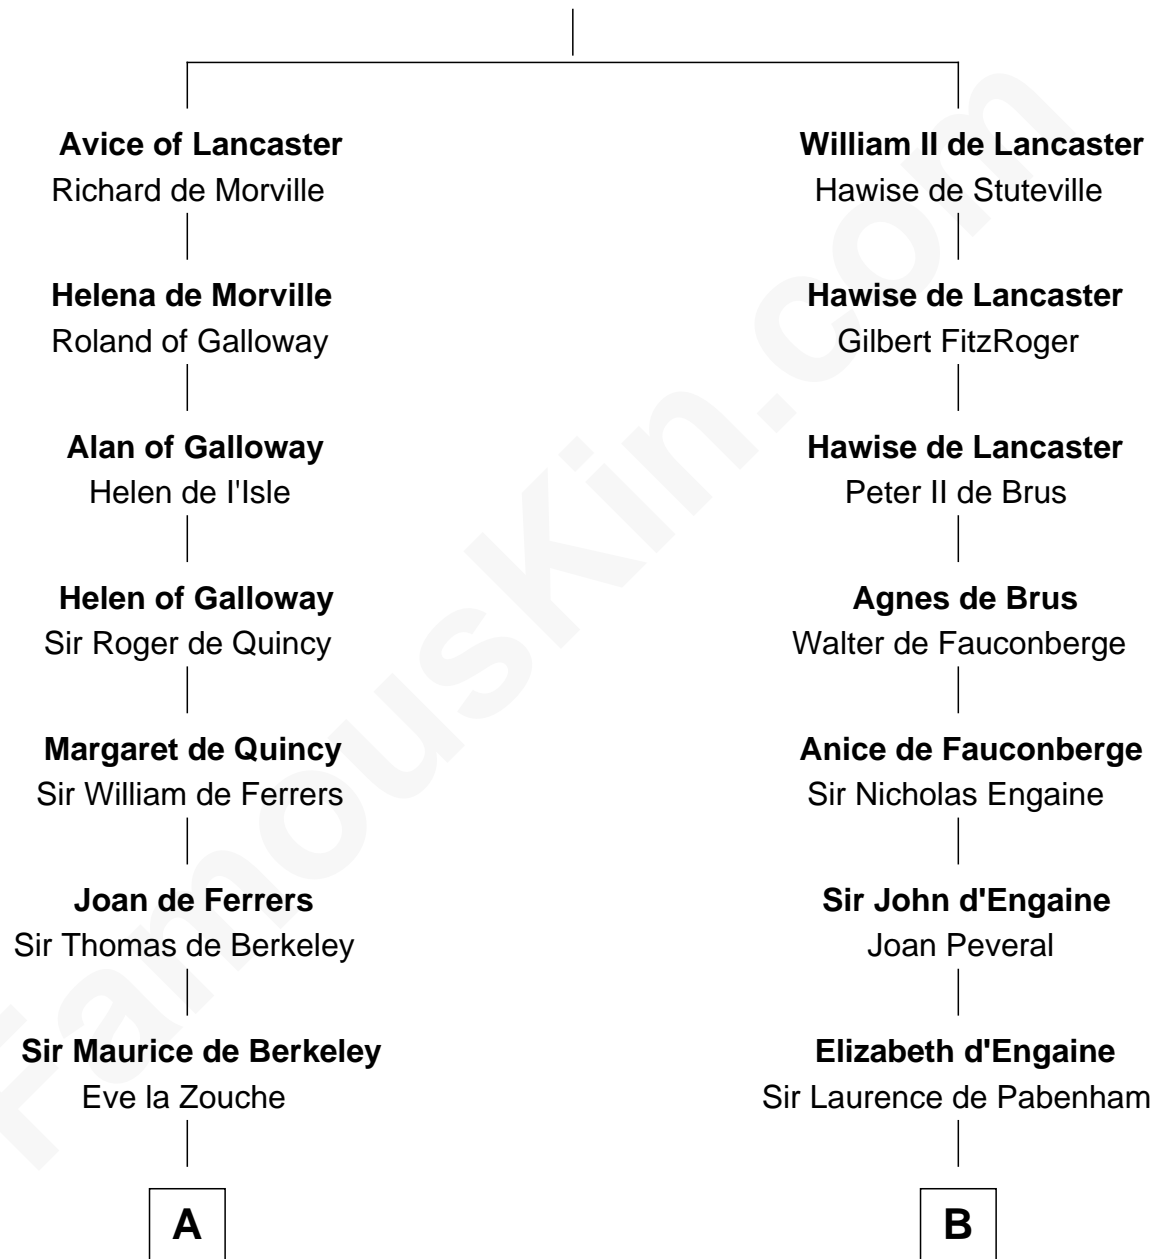

FamousKin.com

Relationship Chart of

George Washington

1st U.S. President

19th cousin of

Robert Townsend

Member of the Culper Spy Ring during the American Revolution

William I de Lancaster
Gundred de Warenne

C

Lawrence Washington

Mildred Warner

Augustine Washington

Mary Ball

George Washington

1st U.S. President

D

Jacob Townsend

Phoebe Seaman

Samuel Townsend

Sarah Stoddard

Robert Townsend

Spy known as "Culper Jr."

FamousKin.com