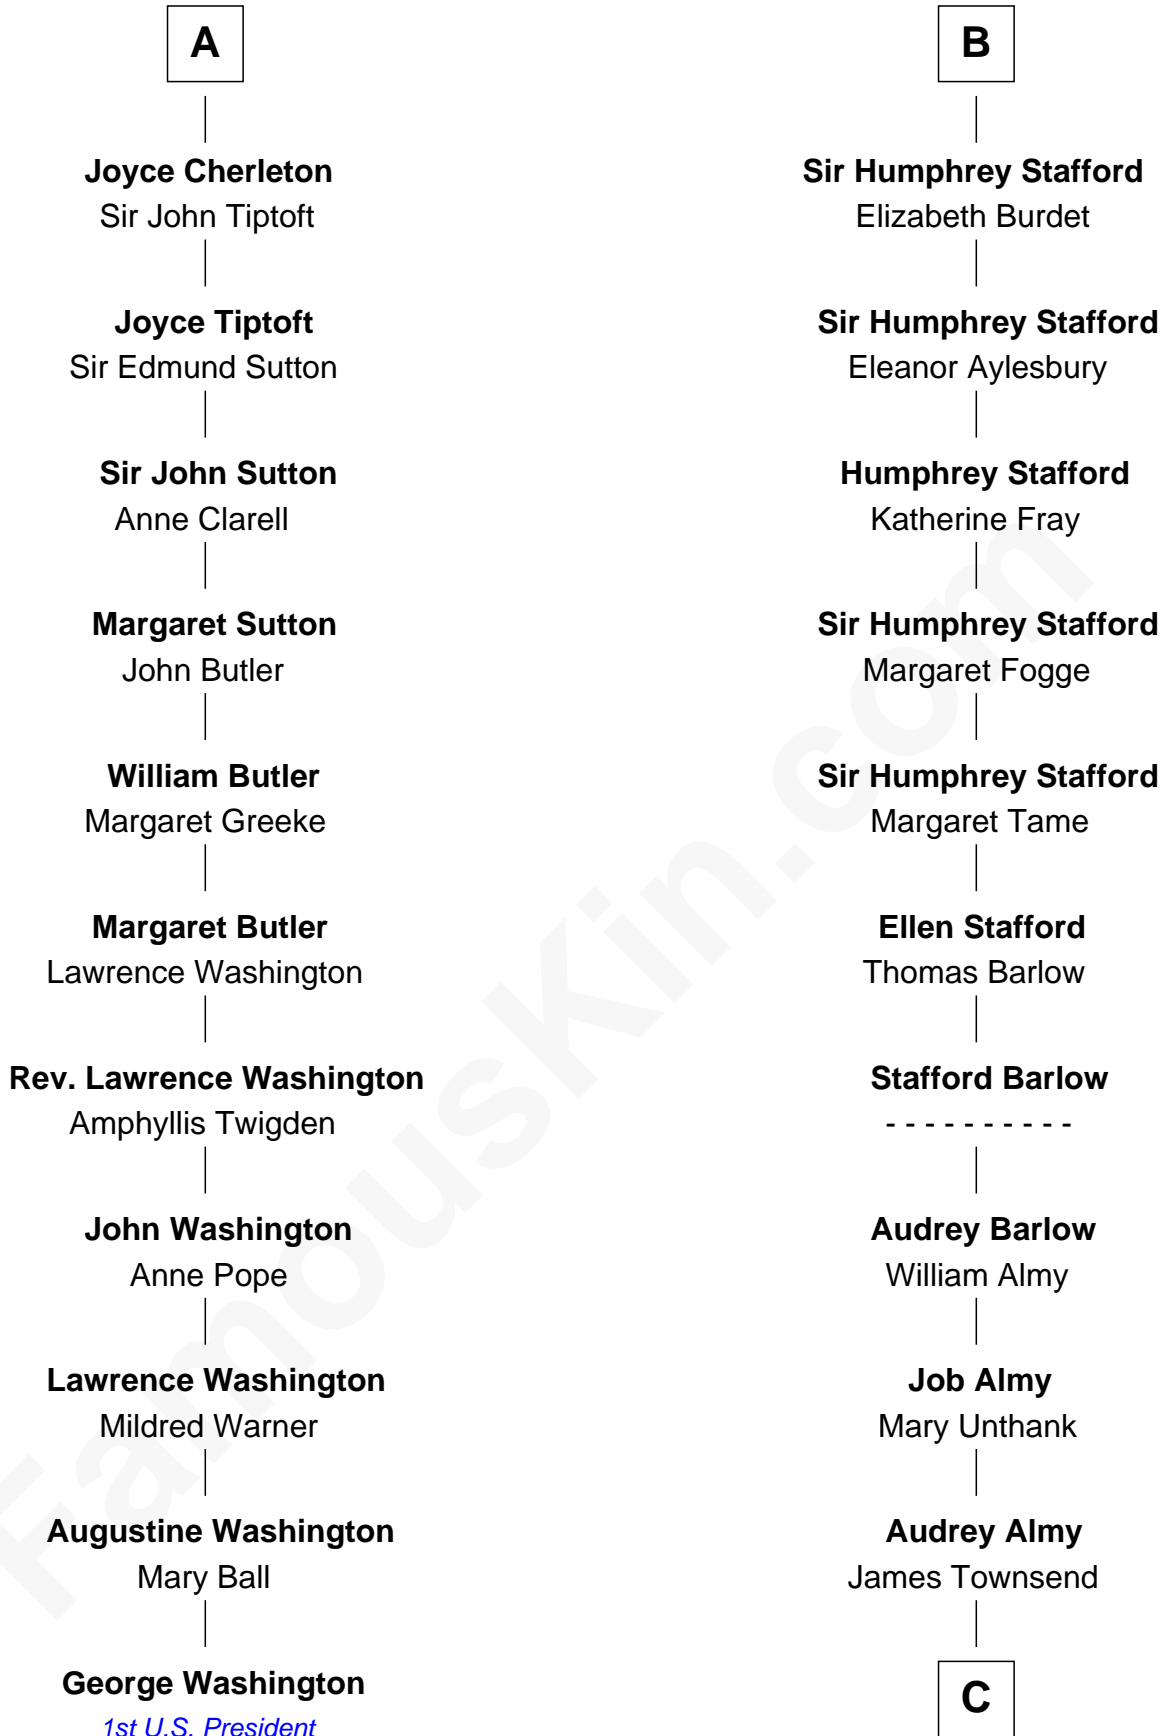

FamousKin.com
Relationship Chart of
George Washington
1st U.S. President

17th cousin 2 times removed of

Robert Townsend

Member of the Culper Spy Ring during the American Revolution

Sir William Longespee

Ela of Salisbury

Stephen Longespee
Emmeline de Ridelisford

Ela Longespee
Sir Roger la Zouche

Sir Alan la Zouche
Eleanor de Segrave

Maude la Zouche
Sir Robert de Holland

Thomas Holand
Joan Plantagenet

Sir Thomas de Holand
Alice Fitzalan

Eleanor Holand
Edward Cherleton

A

Ida Longespee
Sir William de Beauchamp

Beatrice de Beauchamp
Thomas FitzOtto

Maud FitzThomas
John de Botetourte

Ada de Botetourte
Sir John de St. Philibert

Maud de St. Philibert
Sir Warin Trussell

Maud Trussell
Sir John de Hastang

Maud de Hastang
Ralph Stafford

B

C

—
Jacob Townsend

Phoebe Seaman

—
Samuel Townsend

Sarah Stoddard