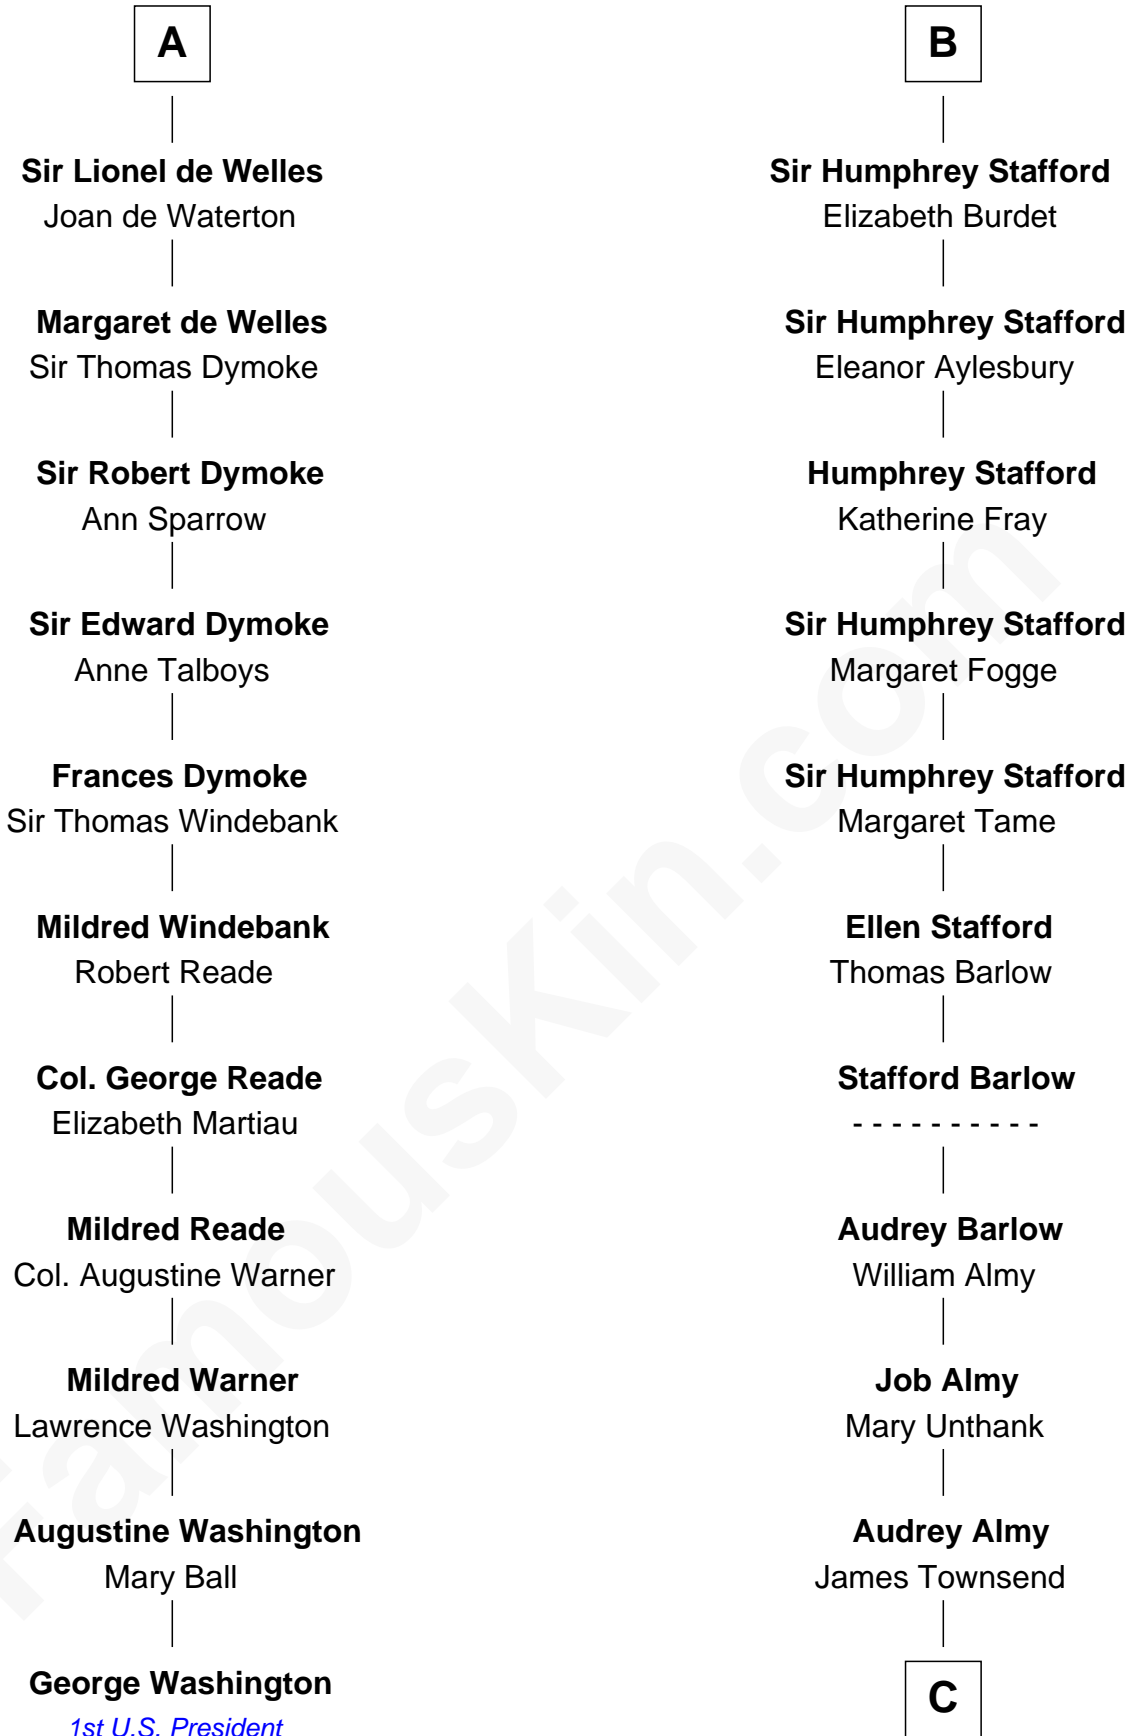

FamousKin.com
Relationship Chart of
George Washington
1st U.S. President

17th cousin 2 times removed of

Robert Townsend

Member of the Culper Spy Ring during the American Revolution

C

—
Jacob Townsend

Phoebe Seaman

—
Samuel Townsend

Sarah Stoddard

—
Robert Townsend

Spy known as "Culper Jr."

FamousKin.com