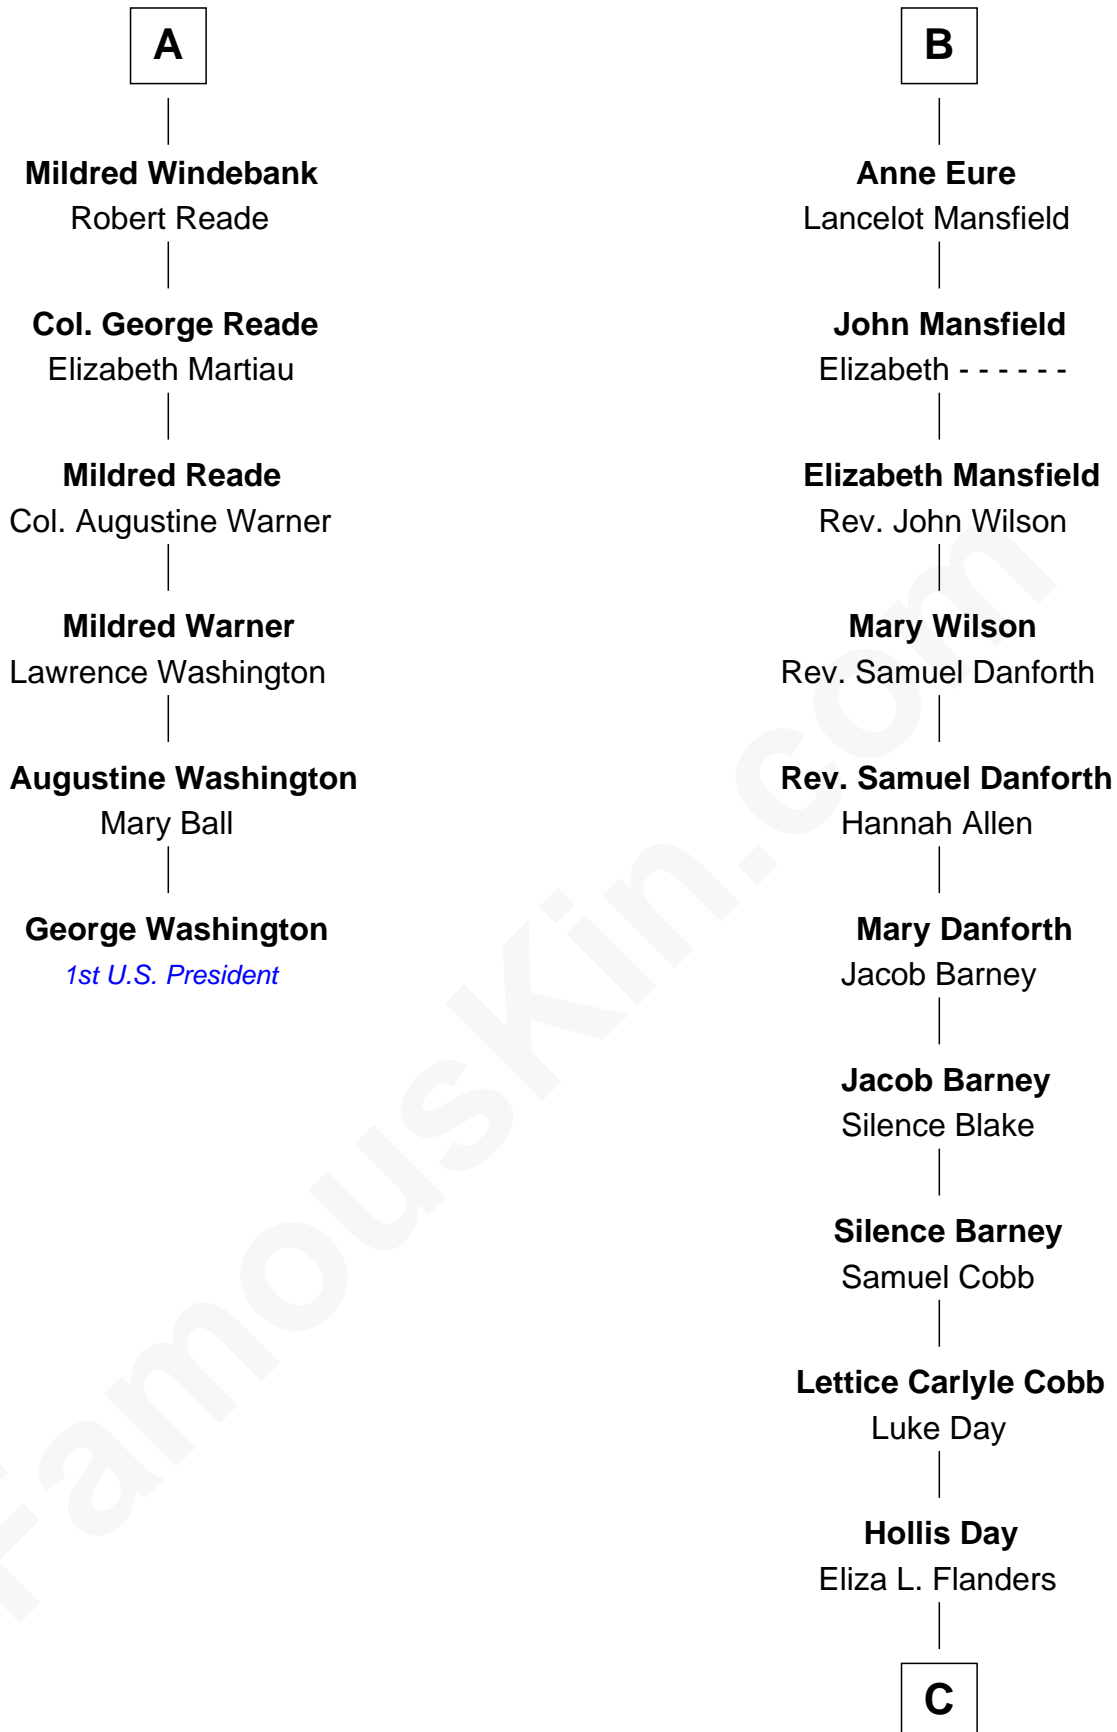

**FamousKin.com**  
**Relationship Chart of**  
**George Washington**  
*1st U.S. President*

**12th cousin 7 times removed of**  
**Sandra Day O'Connor**  
*First Female U.S. Supreme Court Justice*

**C**

**Henry Clay Day**  
Alice Edith Hilton

**Henry R. Day**  
Ada Mae Wilkey

**Sandra Day O'Connor**  
*U.S. Supreme Court Justice*

FamousKin.com