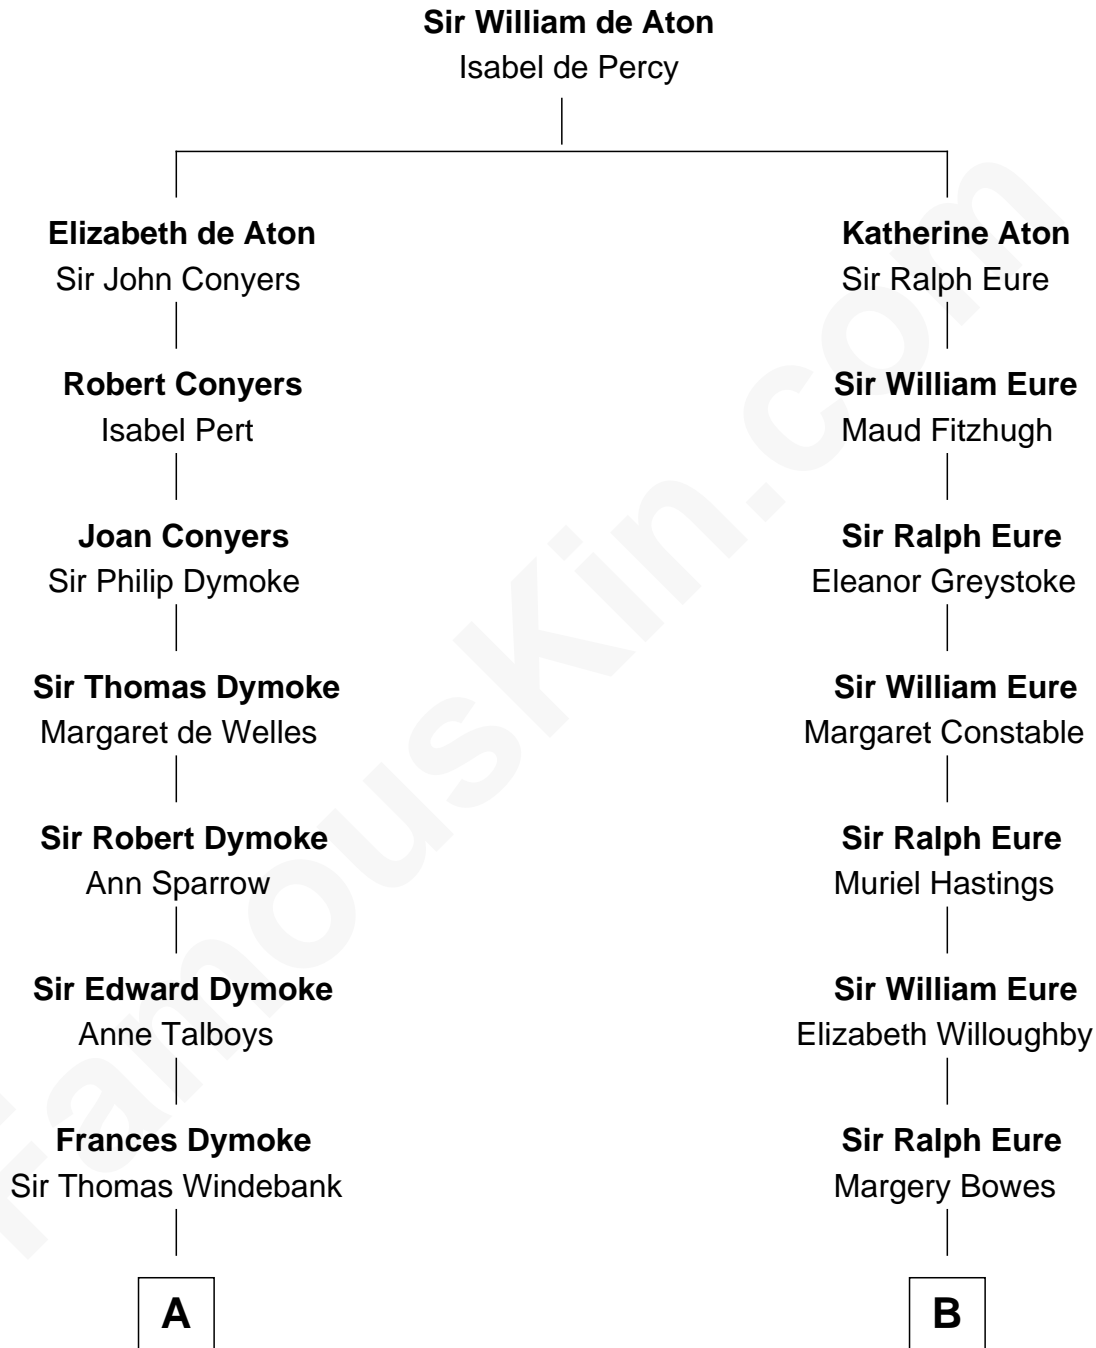

**FamousKin.com**  
**Relationship Chart of**  
**George Washington**  
*1st U.S. President*

**12th cousin 7 times removed of**  
**Sandra Day O'Connor**  
*First Female U.S. Supreme Court Justice*

**C**

**Henry Clay Day**  
Alice Edith Hilton

**Henry R. Day**  
Ada Mae Wilkey

**Sandra Day O'Connor**  
*U.S. Supreme Court Justice*

FamousKin.com