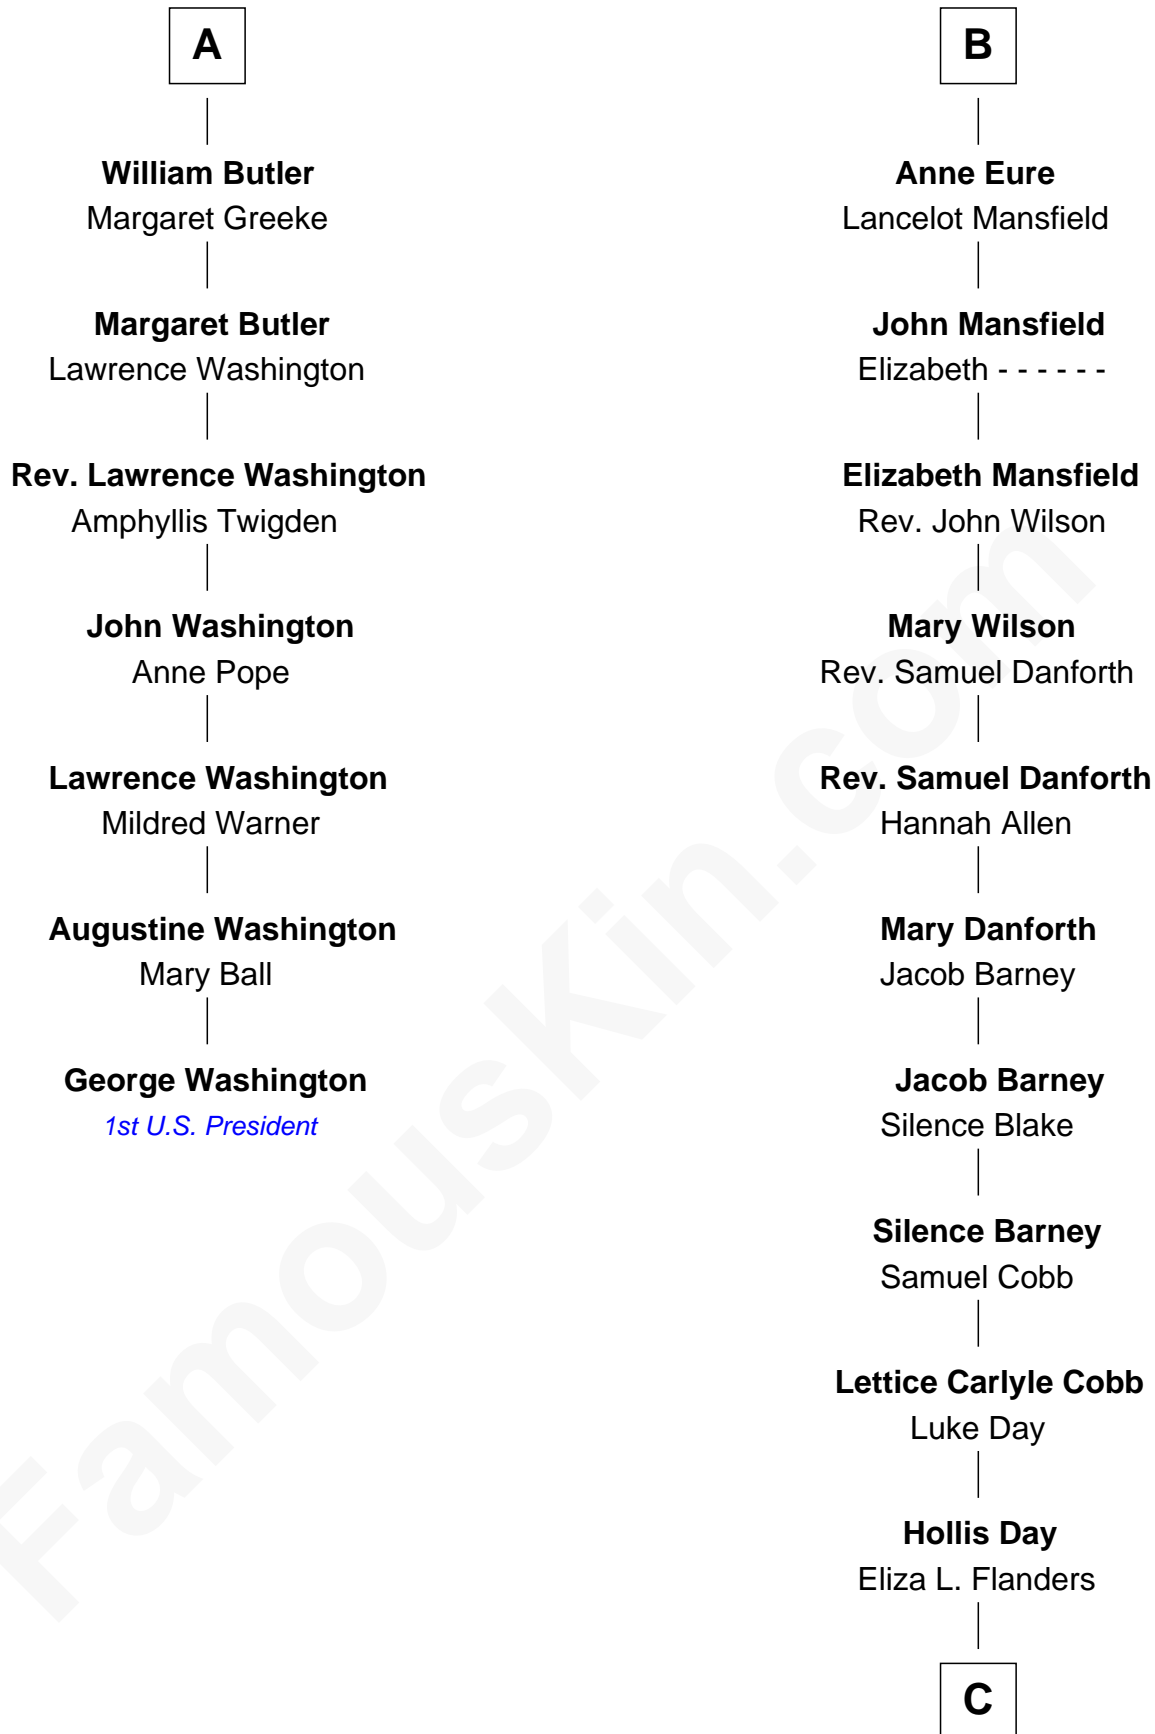

FamousKin.com
Relationship Chart of
George Washington
1st U.S. President

13th cousin 6 times removed of
Sandra Day O'Connor
First Female U.S. Supreme Court Justice

C

Henry Clay Day
Alice Edith Hilton

Henry R. Day
Ada Mae Wilkey

Sandra Day O'Connor
U.S. Supreme Court Justice

FamousKin.com