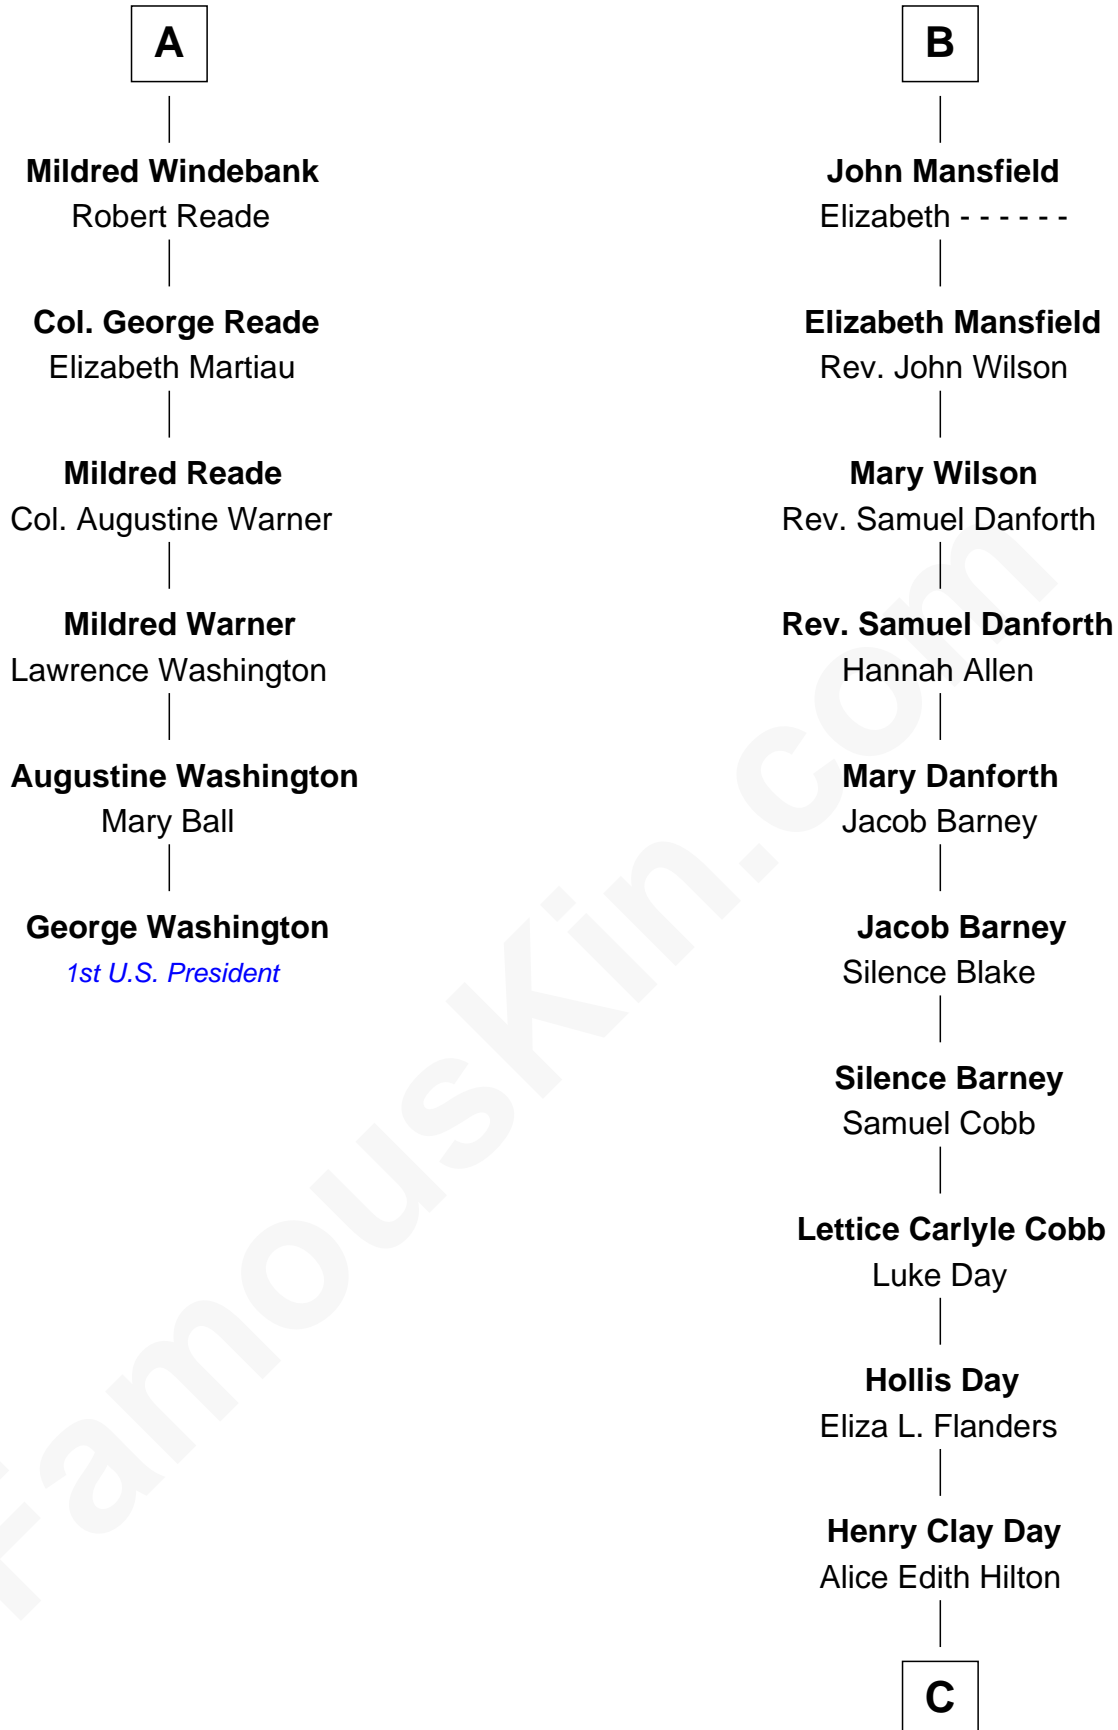

FamousKin.com
Relationship Chart of
George Washington
1st U.S. President

12th cousin 6 times removed of
Sandra Day O'Connor
First Female U.S. Supreme Court Justice

C

Henry R. Day
Ada Mae Wilkey

Sandra Day O'Connor
U.S. Supreme Court Justice

FamousKin.com