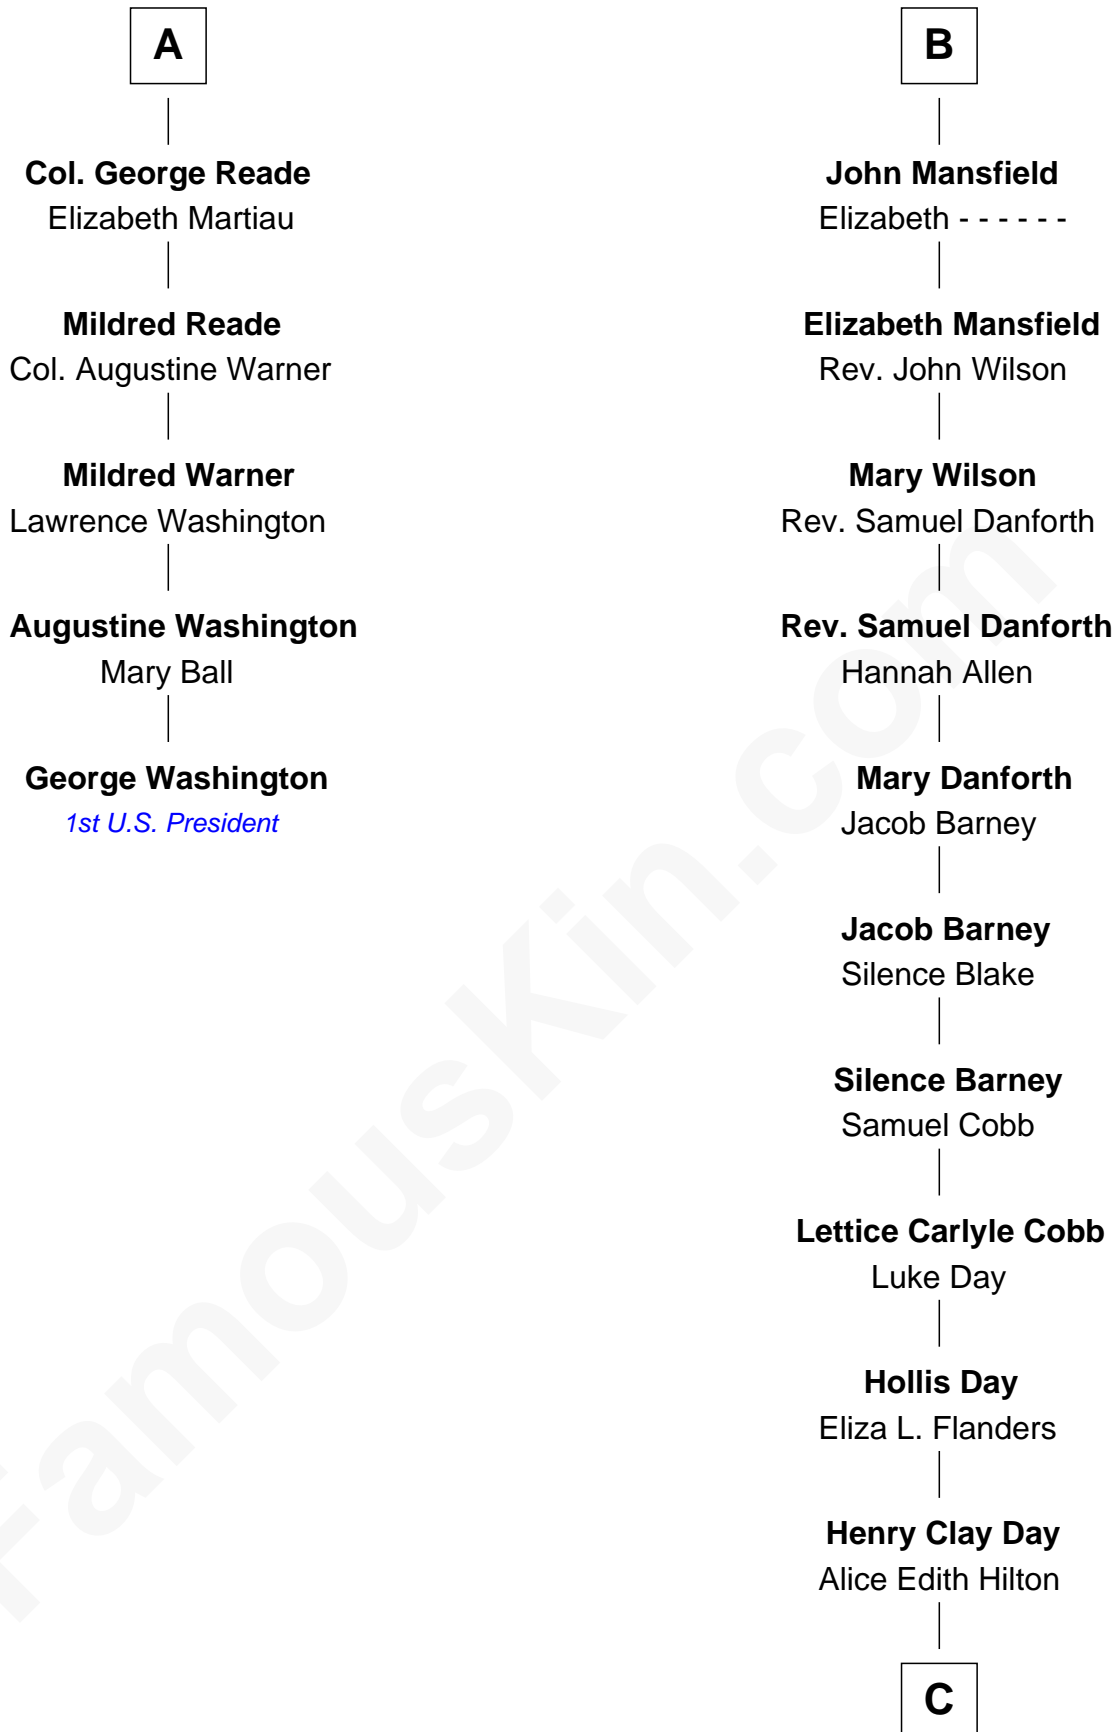

FamousKin.com
Relationship Chart of
George Washington
1st U.S. President

11th cousin 7 times removed of
Sandra Day O'Connor
First Female U.S. Supreme Court Justice

C

Henry R. Day
Ada Mae Wilkey

Sandra Day O'Connor
U.S. Supreme Court Justice

FamousKin.com