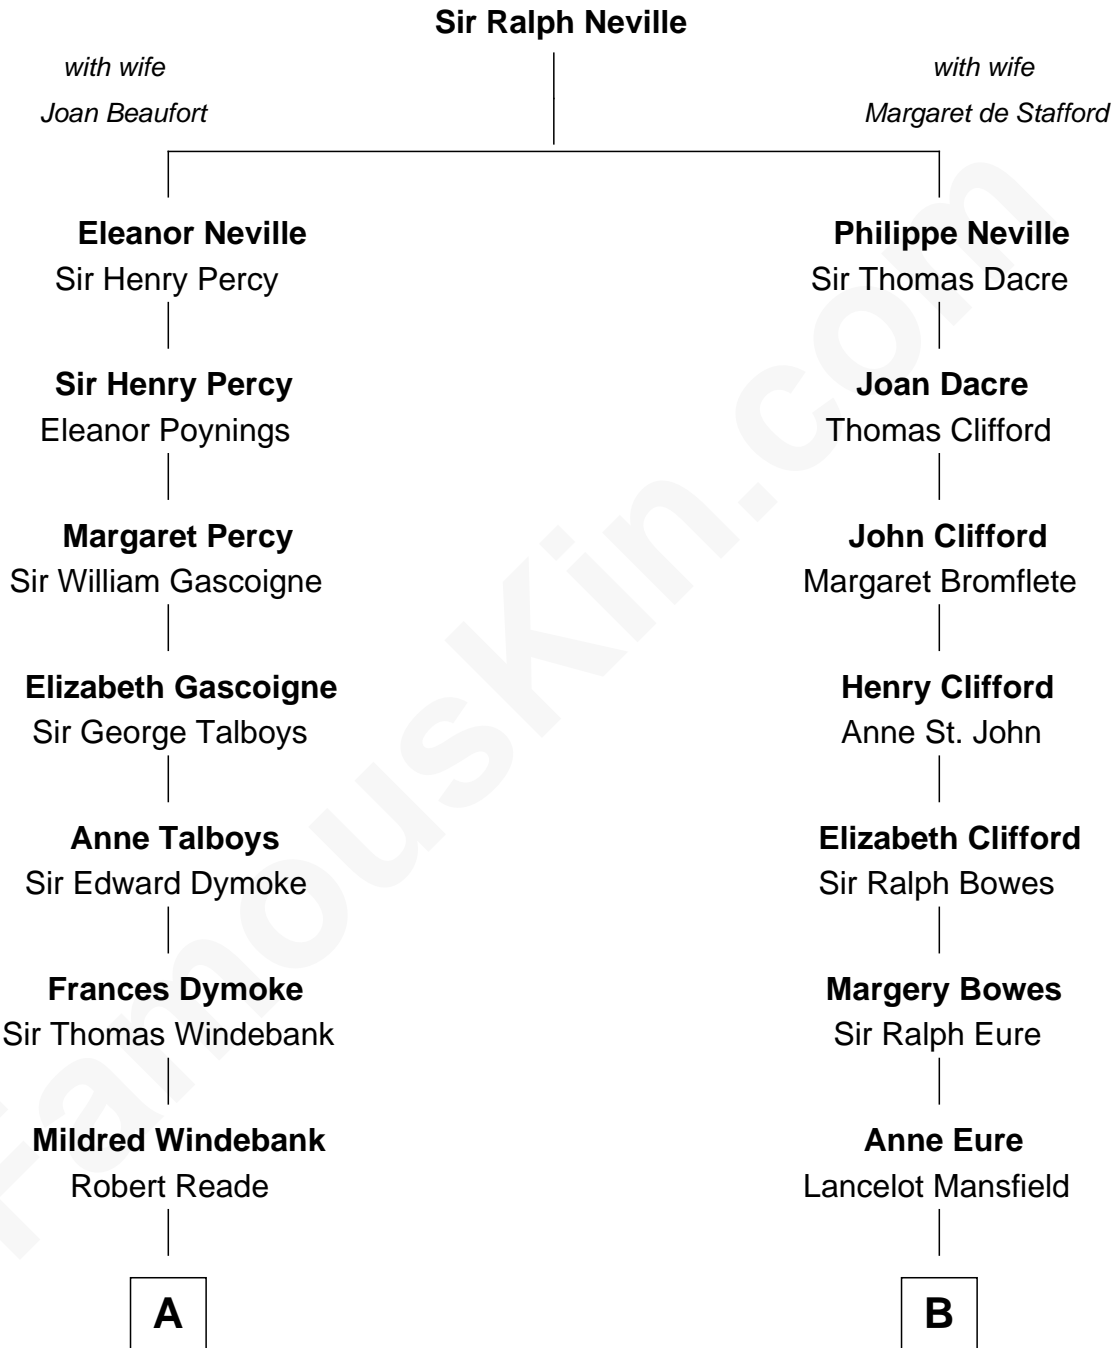

FamousKin.com
Relationship Chart of
George Washington
1st U.S. President

11th cousin 7 times removed of
Sandra Day O'Connor
First Female U.S. Supreme Court Justice

C

Henry R. Day
Ada Mae Wilkey

Sandra Day O'Connor
U.S. Supreme Court Justice