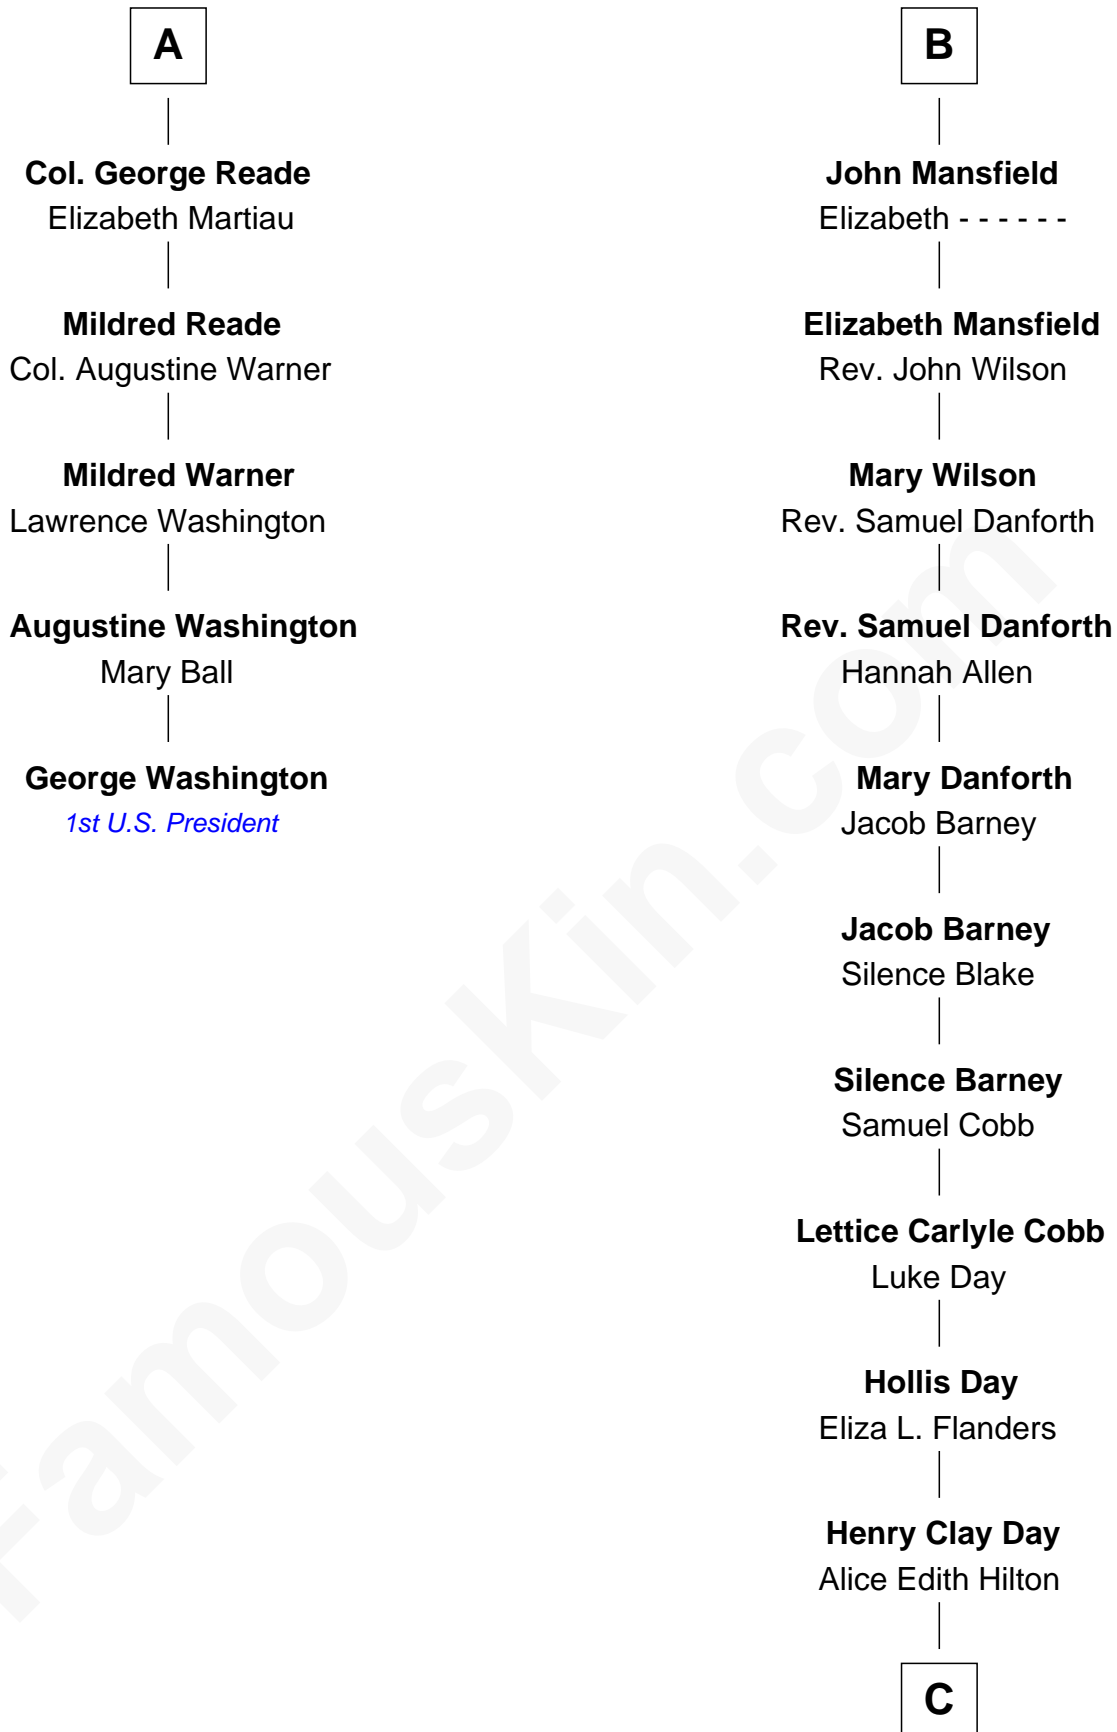

**FamousKin.com**  
**Relationship Chart of**  
**George Washington**  
*1st U.S. President*

**11th cousin 7 times removed of**  
**Sandra Day O'Connor**  
*First Female U.S. Supreme Court Justice*

C

Henry R. Day  
Ada Mae Wilkey

Sandra Day O'Connor  
*U.S. Supreme Court Justice*

FamousKin.com