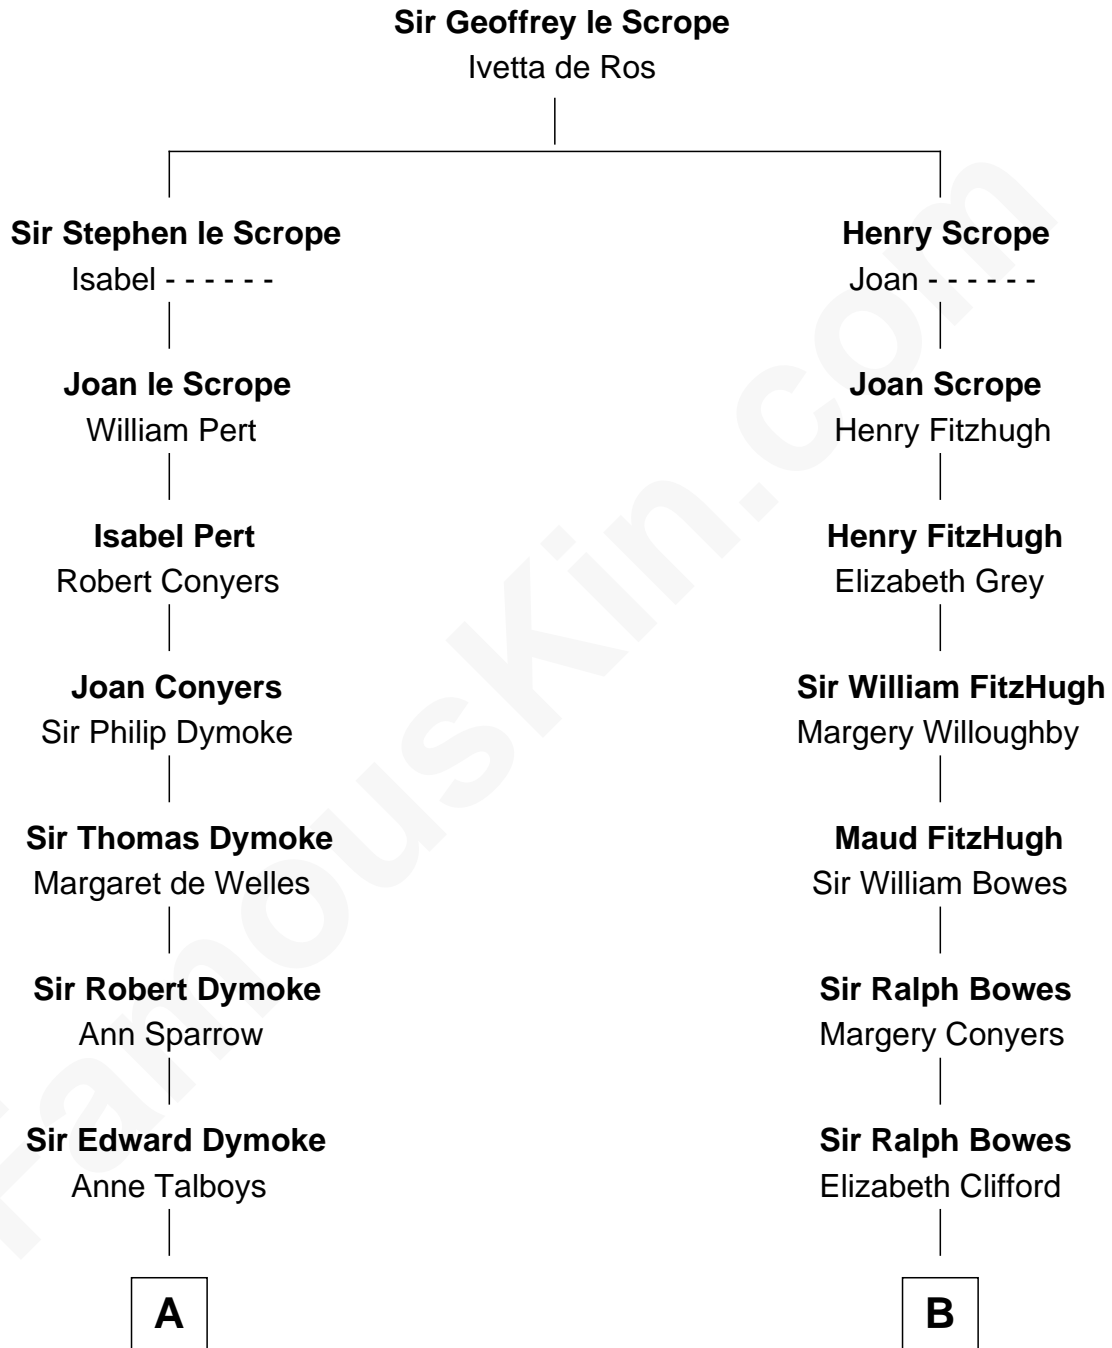

FamousKin.com
Relationship Chart of
George Washington
1st U.S. President

13th cousin 7 times removed of
Sandra Day O'Connor
First Female U.S. Supreme Court Justice

C

—
Hollis Day

Eliza L. Flanders

—
Henry Clay Day

Alice Edith Hilton

—
Henry R. Day

Ada Mae Wilkey

—
Sandra Day O'Connor

U.S. Supreme Court Justice

FamousKin.com