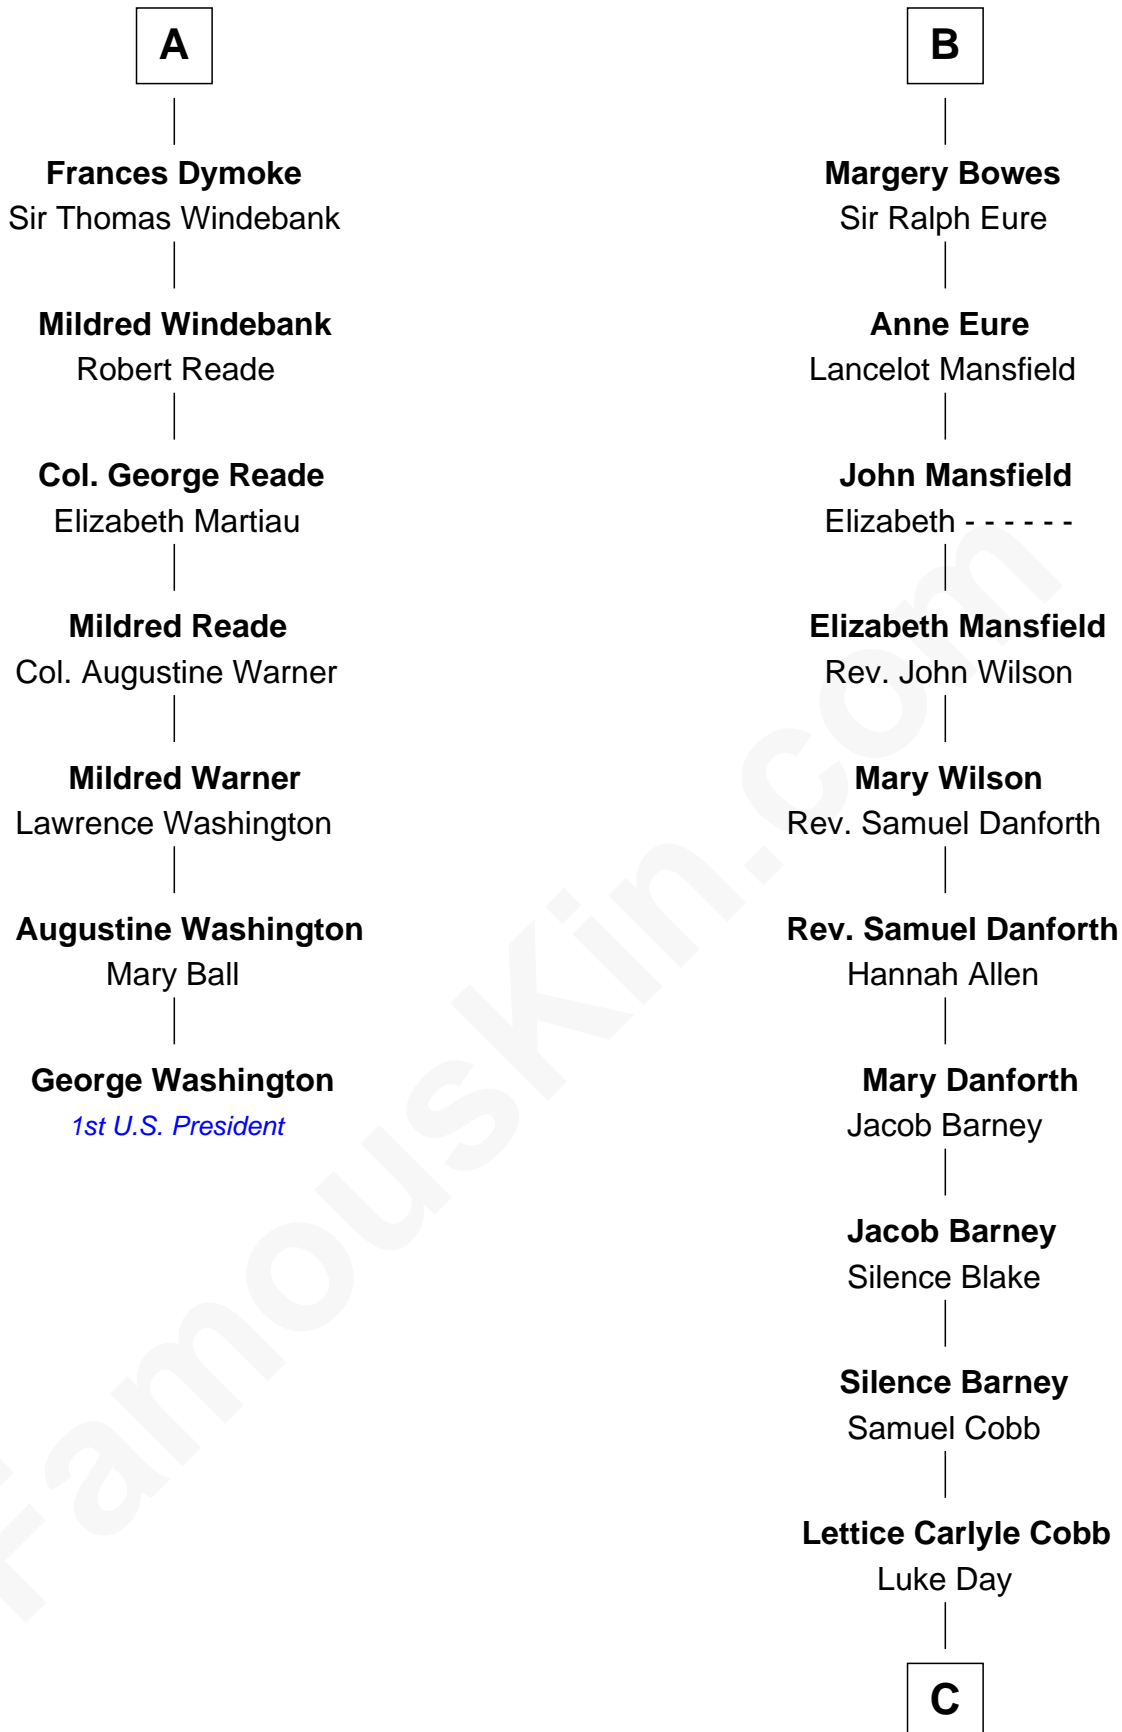

FamousKin.com
Relationship Chart of
George Washington
1st U.S. President

13th cousin 7 times removed of
Sandra Day O'Connor
First Female U.S. Supreme Court Justice

C

—
Hollis Day

Eliza L. Flanders

—
Henry Clay Day

Alice Edith Hilton

—
Henry R. Day

Ada Mae Wilkey

—
Sandra Day O'Connor

U.S. Supreme Court Justice

FamousKin.com