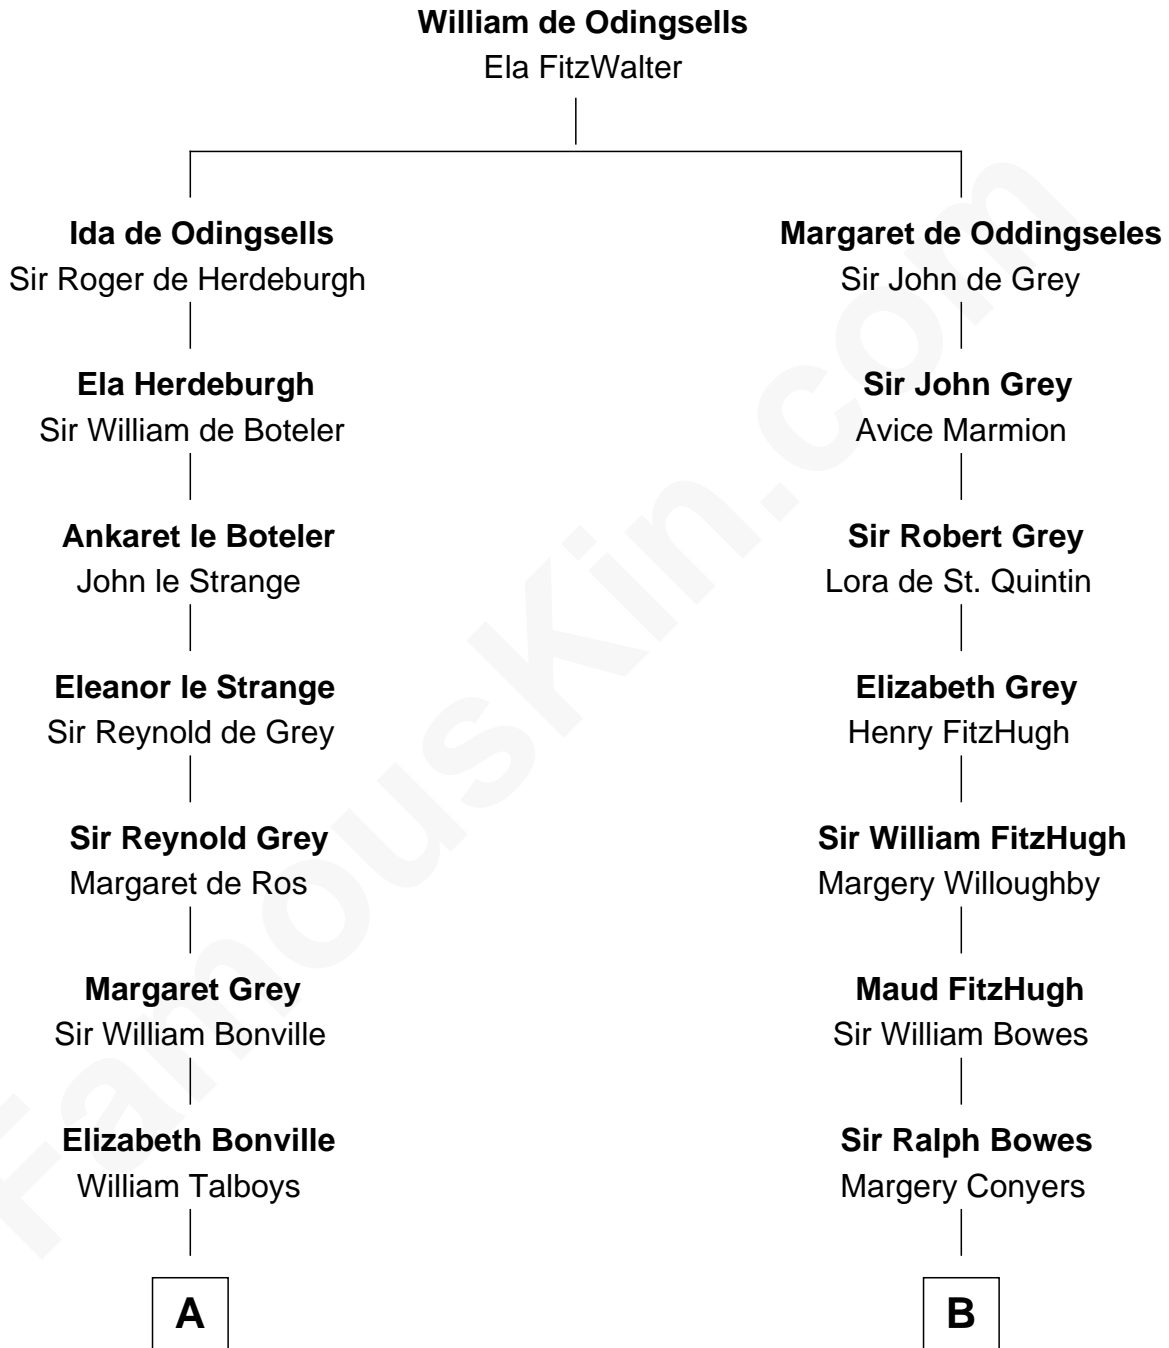

**FamousKin.com**  
**Relationship Chart of**  
**George Washington**  
*1st U.S. President*

**16th cousin 5 times removed of**  
**Sandra Day O'Connor**  
*First Female U.S. Supreme Court Justice*

**C**

**Lettice Carlyle Cobb**

Luke Day

**Hollis Day**

Eliza L. Flanders

**Henry Clay Day**

Alice Edith Hilton

**Henry R. Day**

Ada Mae Wilkey

**Sandra Day O'Connor**

*U.S. Supreme Court Justice*