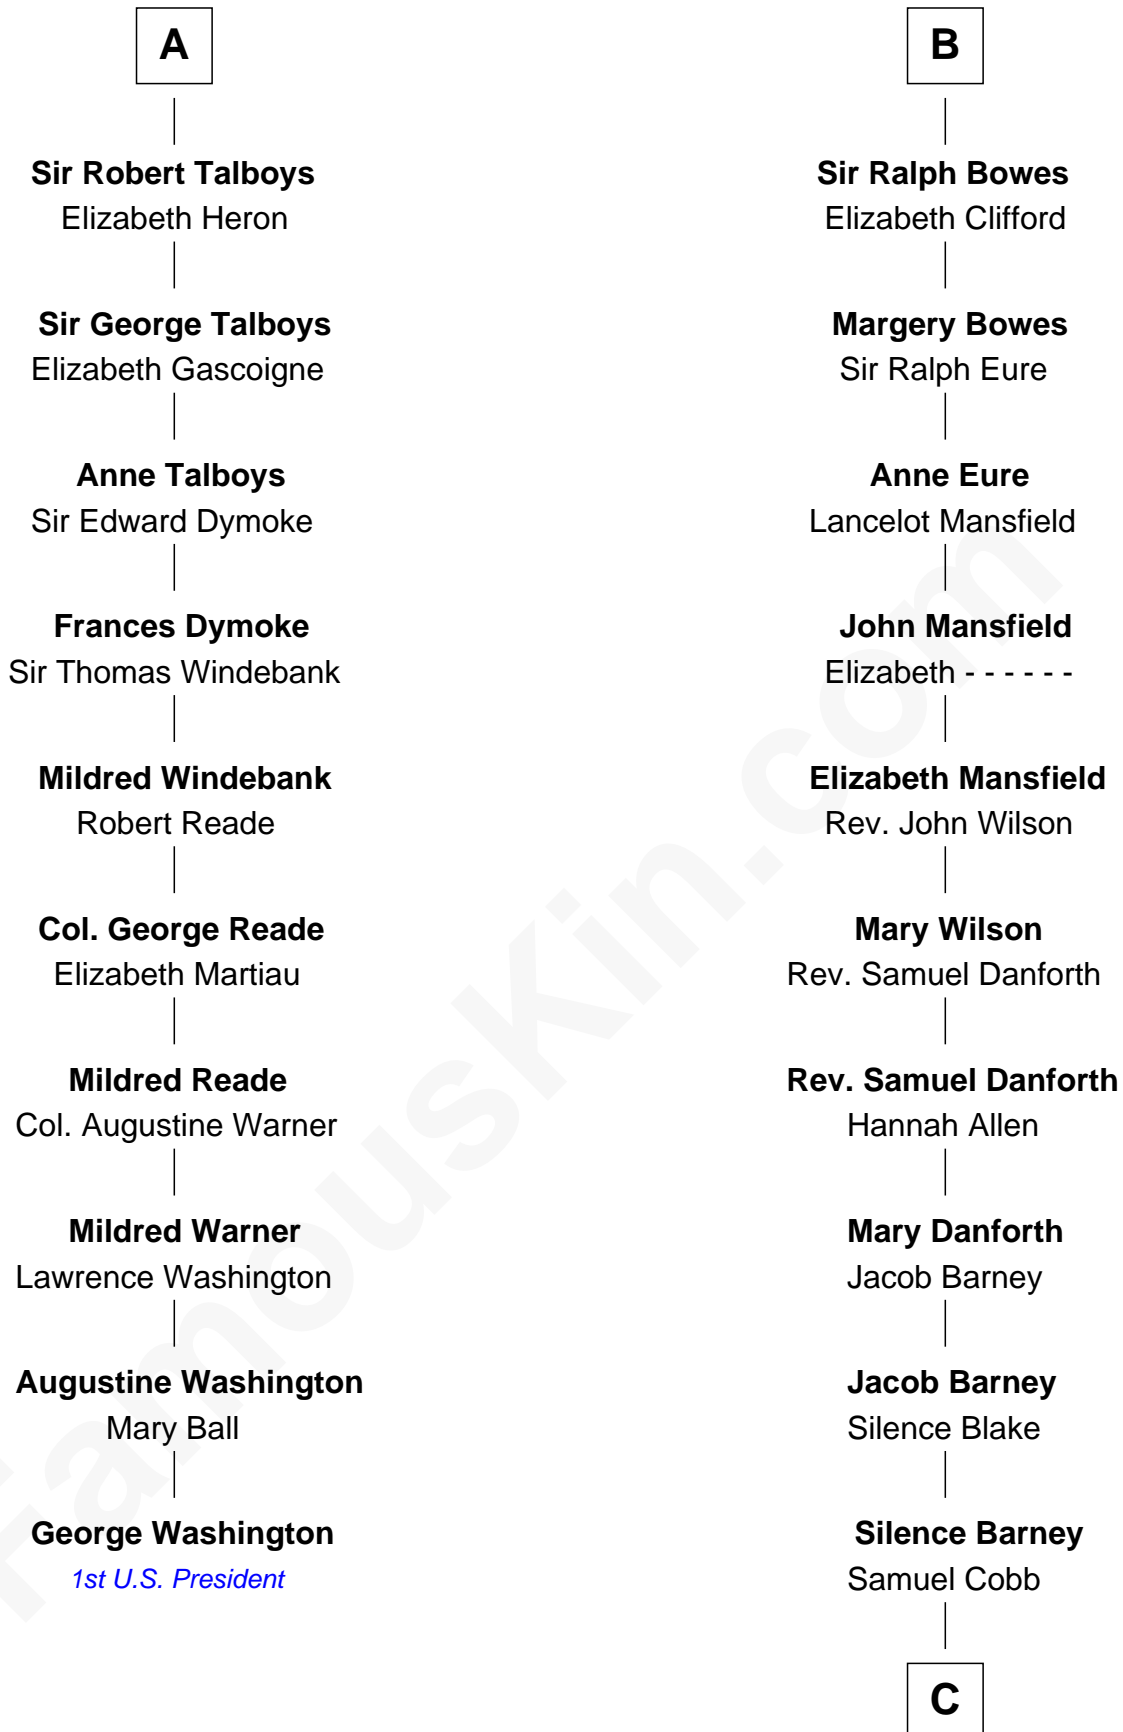

**FamousKin.com**  
**Relationship Chart of**  
**George Washington**  
*1st U.S. President*

**16th cousin 5 times removed of**  
**Sandra Day O'Connor**  
*First Female U.S. Supreme Court Justice*

**C**

**Lettice Carlyle Cobb**

Luke Day

**Hollis Day**

Eliza L. Flanders

**Henry Clay Day**

Alice Edith Hilton

**Henry R. Day**

Ada Mae Wilkey

**Sandra Day O'Connor**

*U.S. Supreme Court Justice*