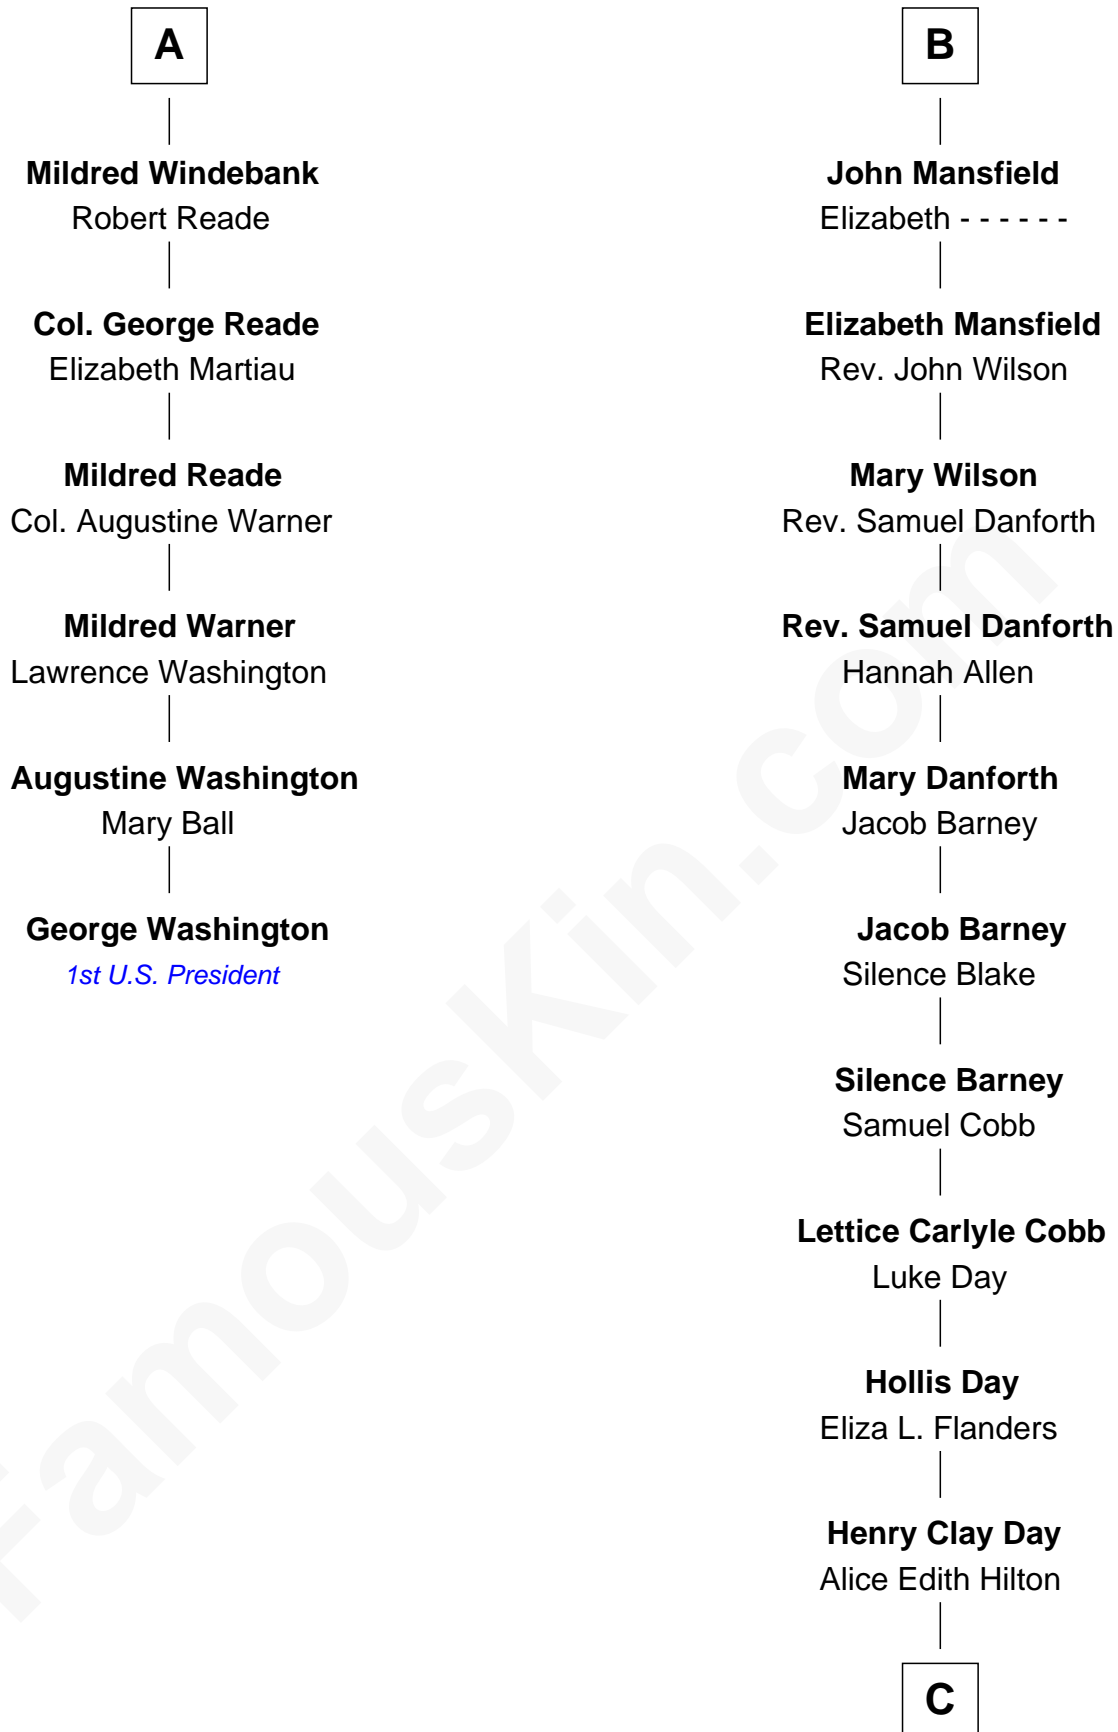

FamousKin.com
Relationship Chart of
George Washington
1st U.S. President

12th cousin 6 times removed of
Sandra Day O'Connor
First Female U.S. Supreme Court Justice

C

Henry R. Day
Ada Mae Wilkey

Sandra Day O'Connor
U.S. Supreme Court Justice

FamousKin.com