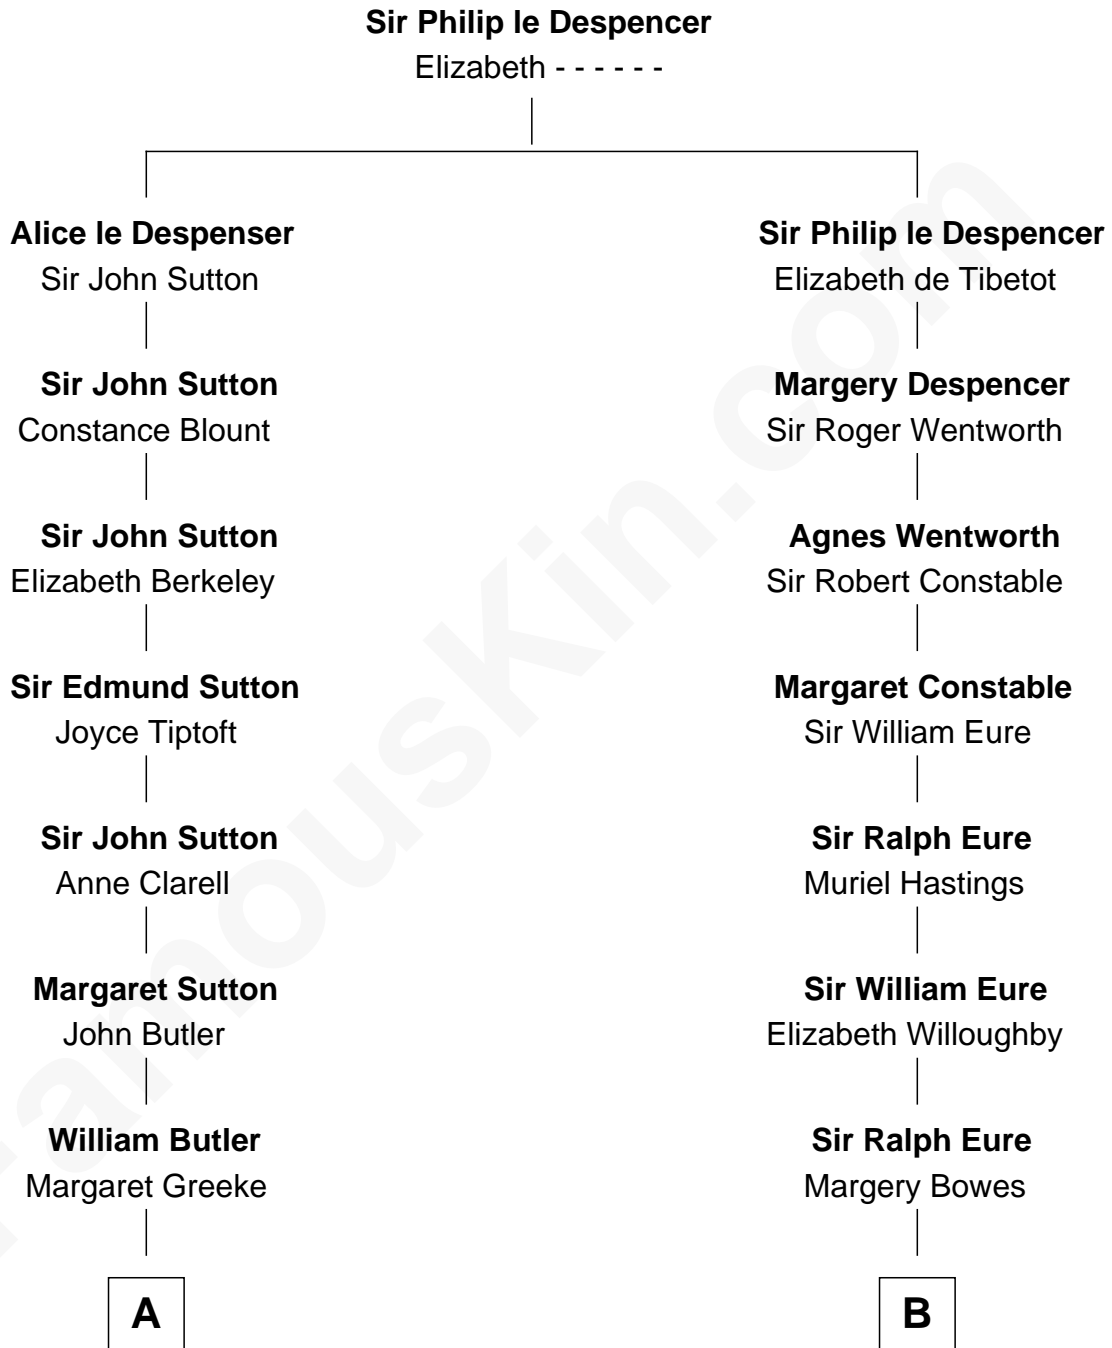

**FamousKin.com**  
**Relationship Chart of**  
**George Washington**  
*1st U.S. President*

**12th cousin 7 times removed of**  
**Sandra Day O'Connor**  
*First Female U.S. Supreme Court Justice*

C

**Henry Clay Day**  
Alice Edith Hilton

**Henry R. Day**  
Ada Mae Wilkey

**Sandra Day O'Connor**  
*U.S. Supreme Court Justice*

FamousKin.com