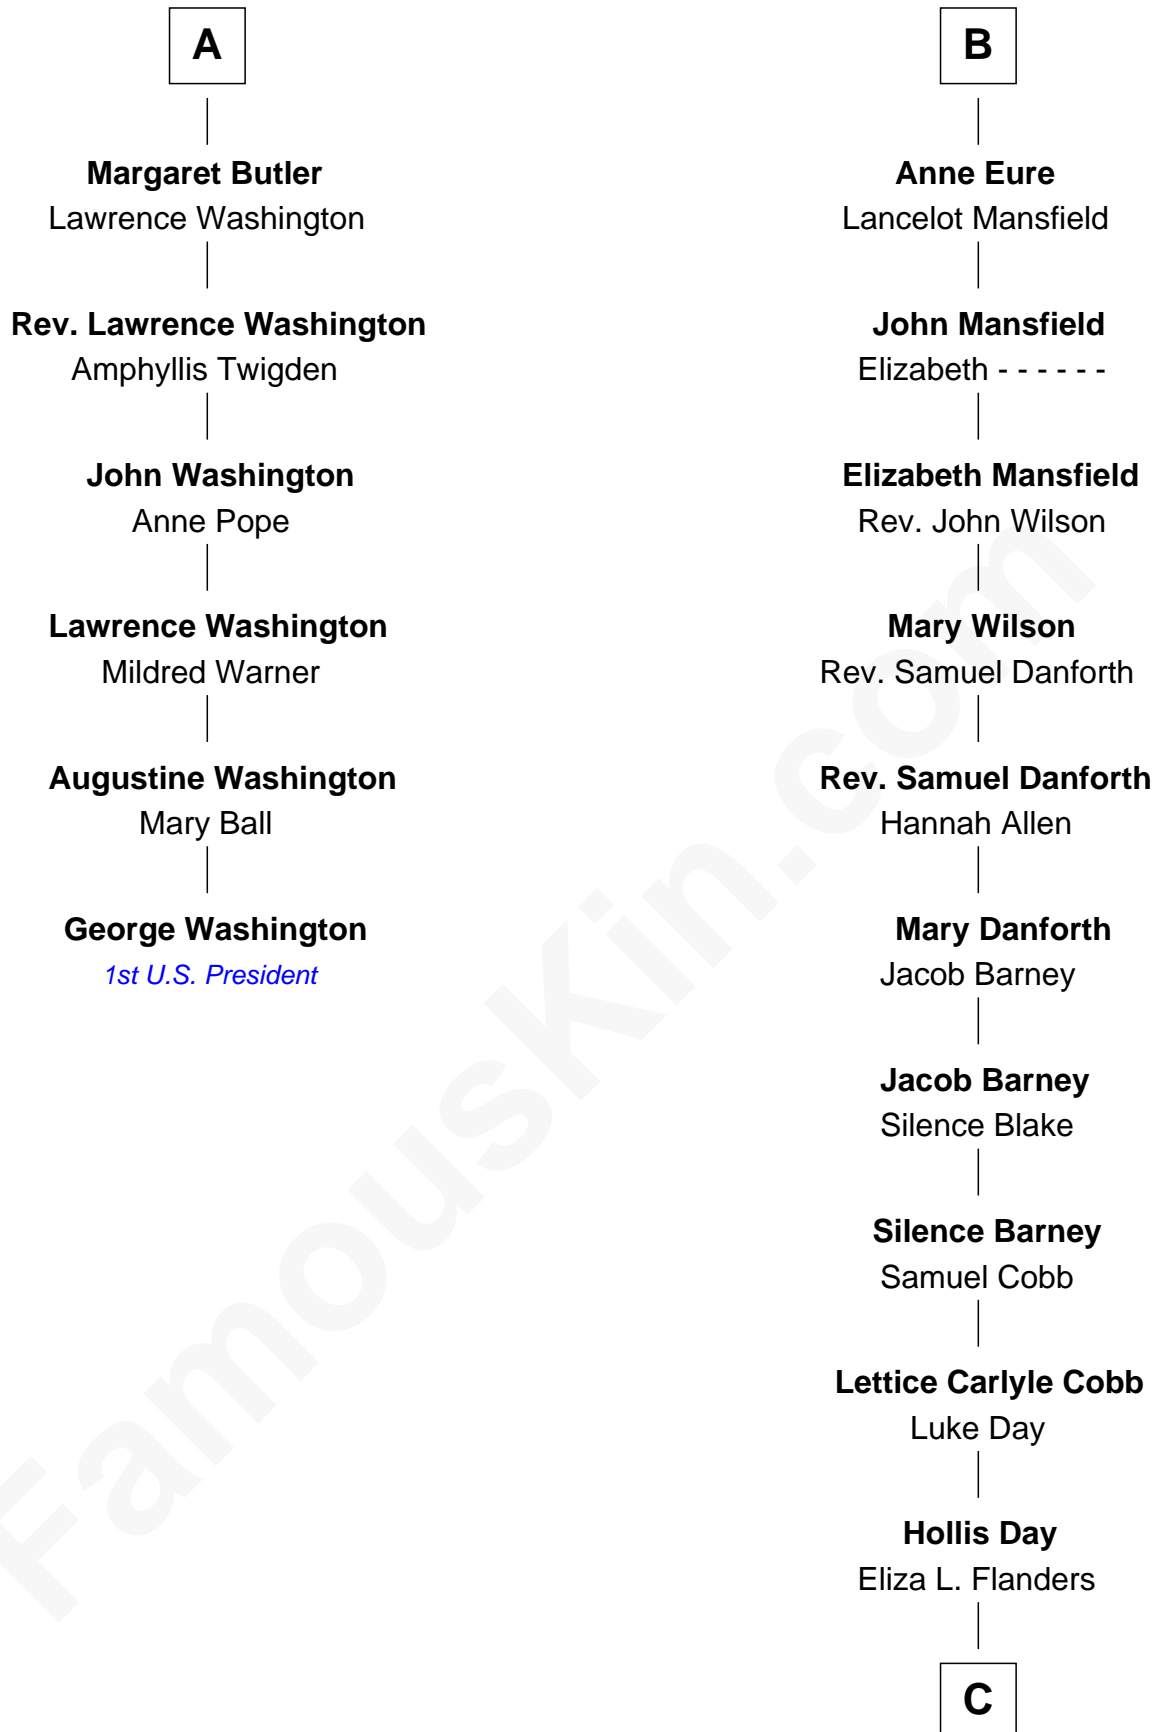

**FamousKin.com**  
**Relationship Chart of**  
**George Washington**  
*1st U.S. President*

**12th cousin 7 times removed of**  
**Sandra Day O'Connor**  
*First Female U.S. Supreme Court Justice*

C

**Henry Clay Day**  
Alice Edith Hilton

**Henry R. Day**  
Ada Mae Wilkey

**Sandra Day O'Connor**  
*U.S. Supreme Court Justice*

FamousKin.com