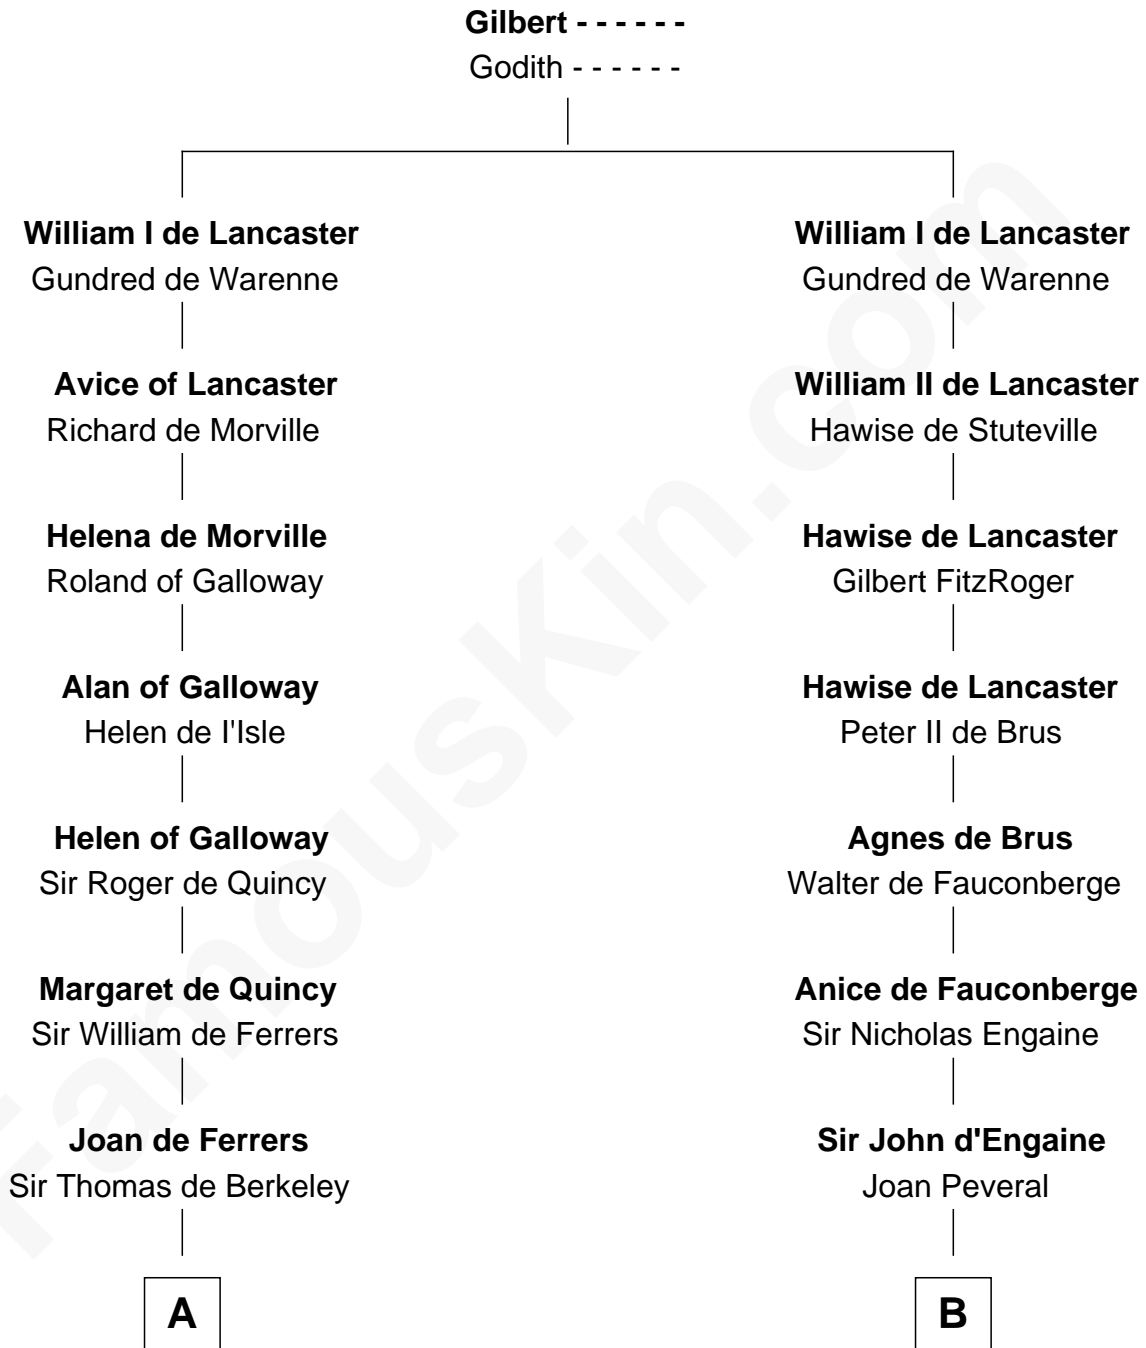

FamousKin.com
Relationship Chart of
George Washington
1st U.S. President

19th cousin 1 time removed of

Caesar Rodney
Signer of the Declaration of Independence

C

John Washington

Anne Pope

Lawrence Washington

Mildred Warner

Augustine Washington

Mary Ball

George Washington

1st U.S. President

D

Capt. William Rodney

Sarah Jones

Caesar Rodney

Elizabeth Crawford

Caesar Rodney

Signer of Declaration of Independence

FamousKin.com