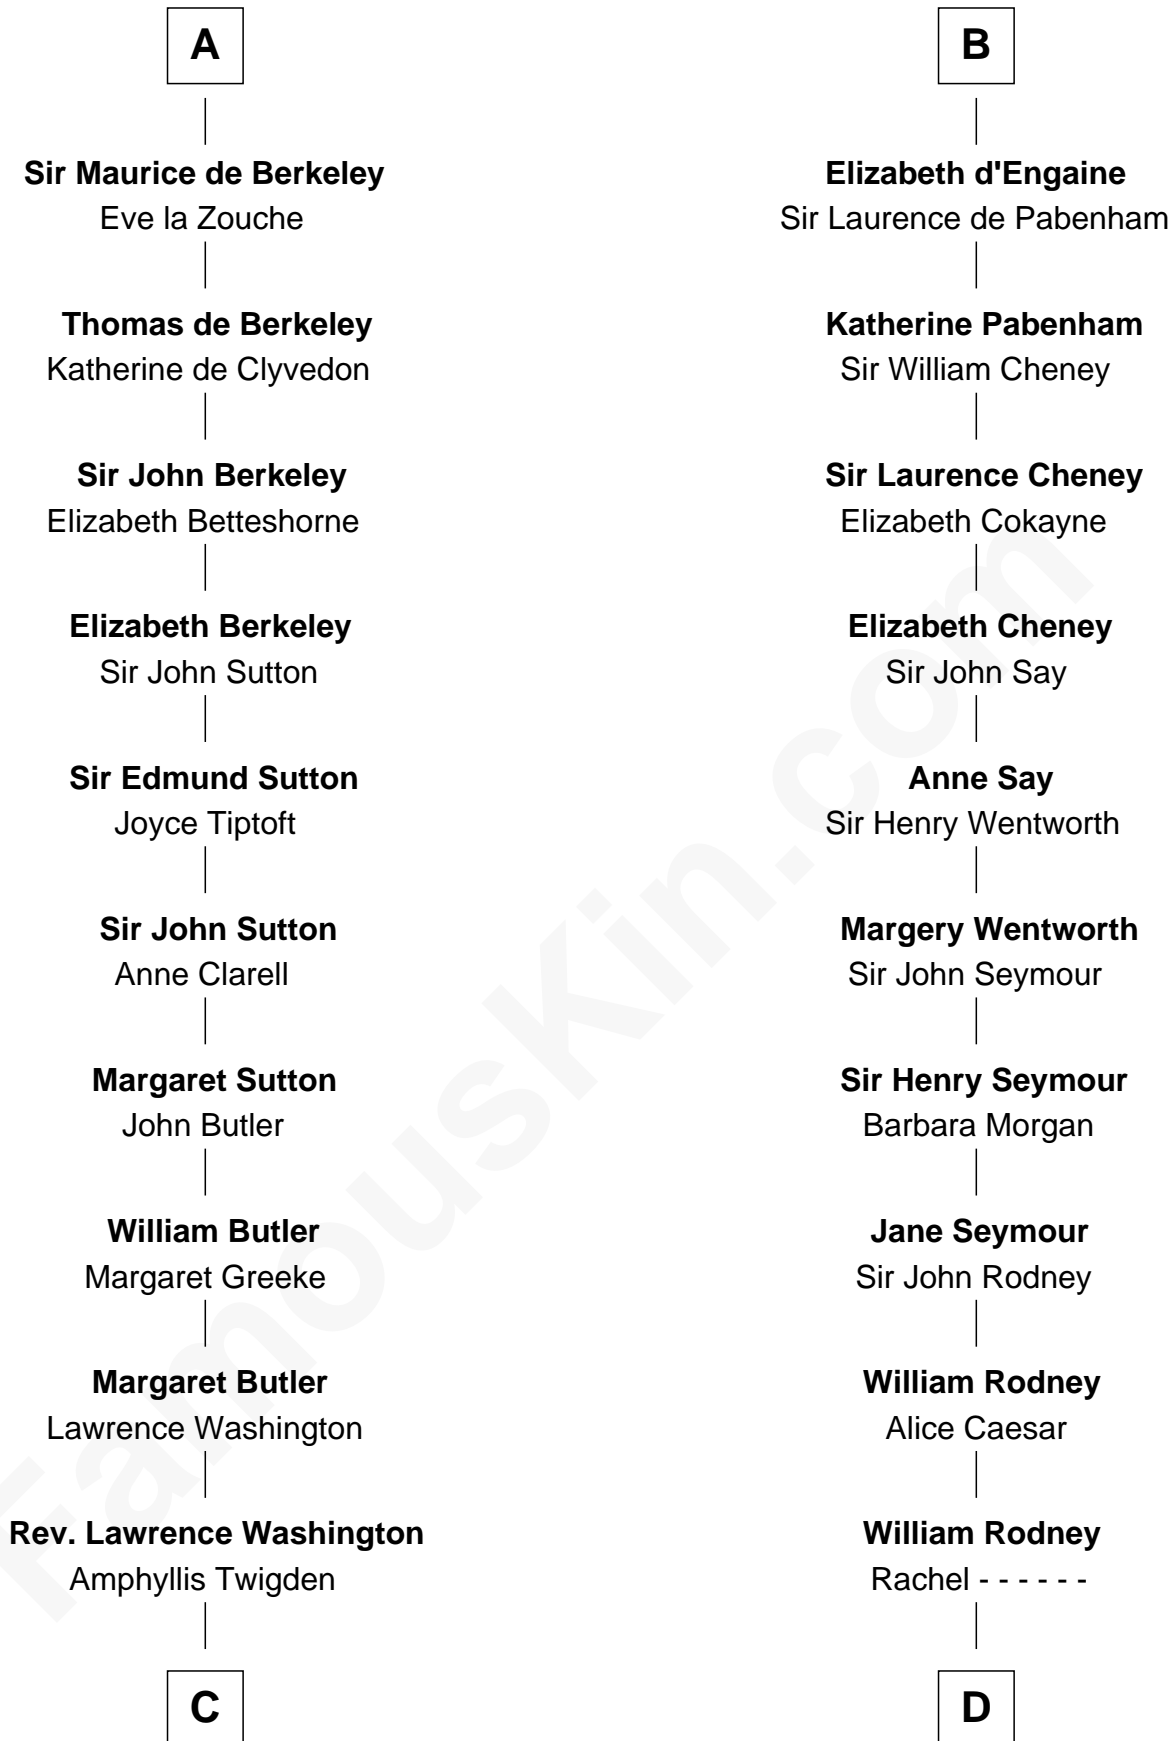

FamousKin.com
Relationship Chart of
George Washington
1st U.S. President

19th cousin 1 time removed of

Caesar Rodney
Signer of the Declaration of Independence

C

John Washington

Anne Pope

Lawrence Washington

Mildred Warner

Augustine Washington

Mary Ball

George Washington

1st U.S. President

D

Capt. William Rodney

Sarah Jones

Caesar Rodney

Elizabeth Crawford

Caesar Rodney

Signer of Declaration of Independence

FamousKin.com