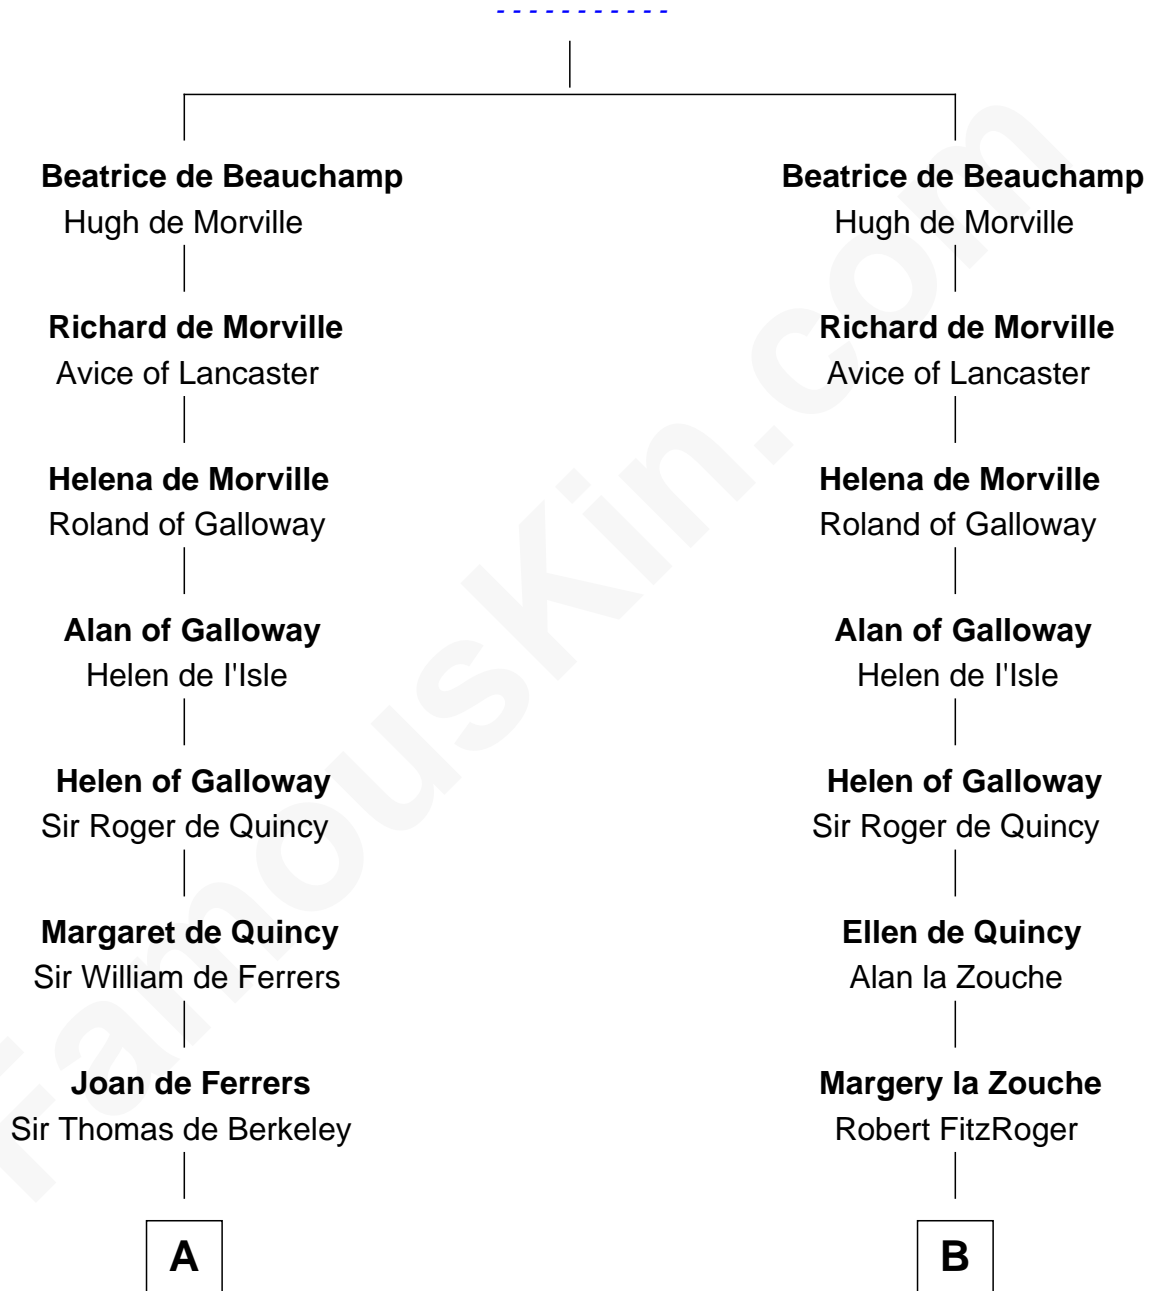

FamousKin.com
Relationship Chart of
George Washington
1st U.S. President

20th cousin 1 time removed of

Caesar Rodney
Signer of the Declaration of Independence

Robert de Beauchamp

C

John Washington

Anne Pope

Lawrence Washington

Mildred Warner

Augustine Washington

Mary Ball

George Washington

1st U.S. President

D

William Rodney

Alice Caesar

William Rodney

Rachel - - - - -

Capt. William Rodney

Sarah Jones

Caesar Rodney

Elizabeth Crawford

Caesar Rodney