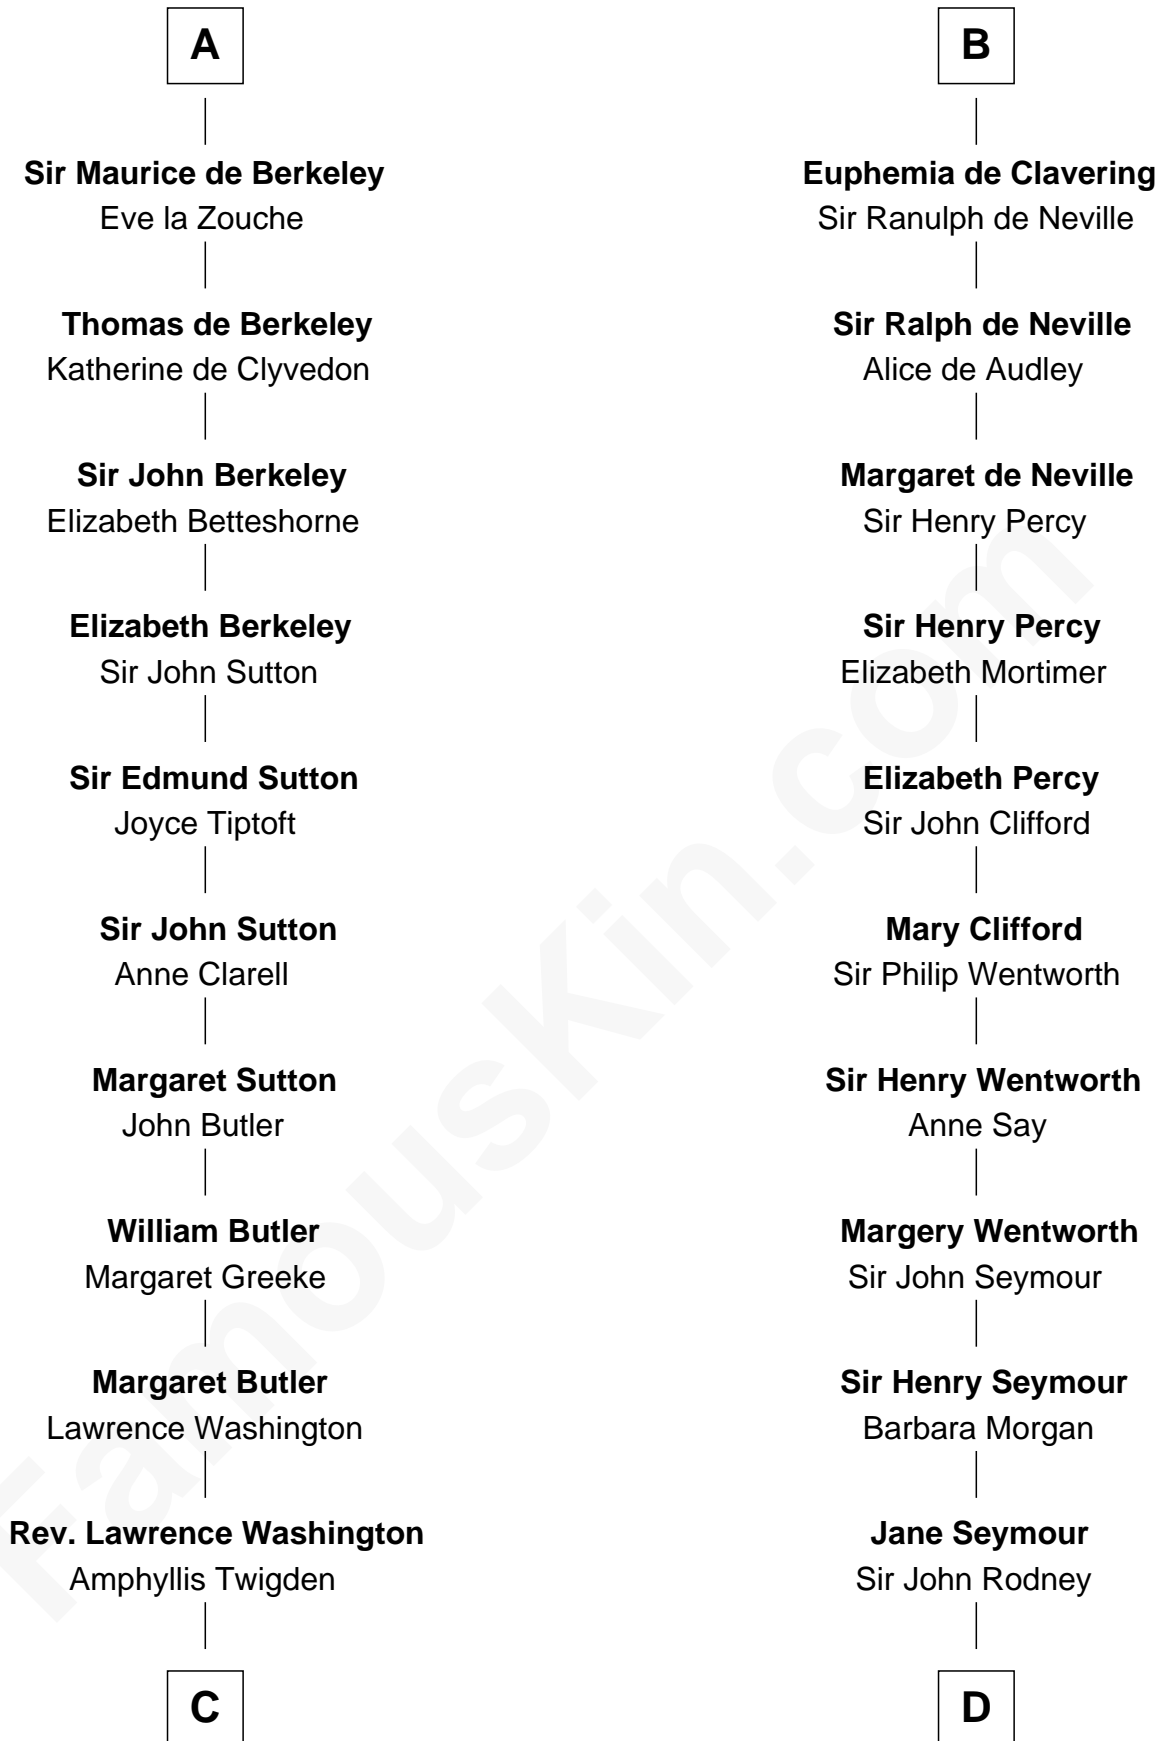

FamousKin.com
Relationship Chart of
George Washington
1st U.S. President

20th cousin 1 time removed of

Caesar Rodney
Signer of the Declaration of Independence

Robert de Beauchamp

C

John Washington

Anne Pope

Lawrence Washington

Mildred Warner

Augustine Washington

Mary Ball

George Washington

1st U.S. President

D

William Rodney

Alice Caesar

William Rodney

Rachel - - - - -

Capt. William Rodney

Sarah Jones

Caesar Rodney

Elizabeth Crawford

Caesar Rodney