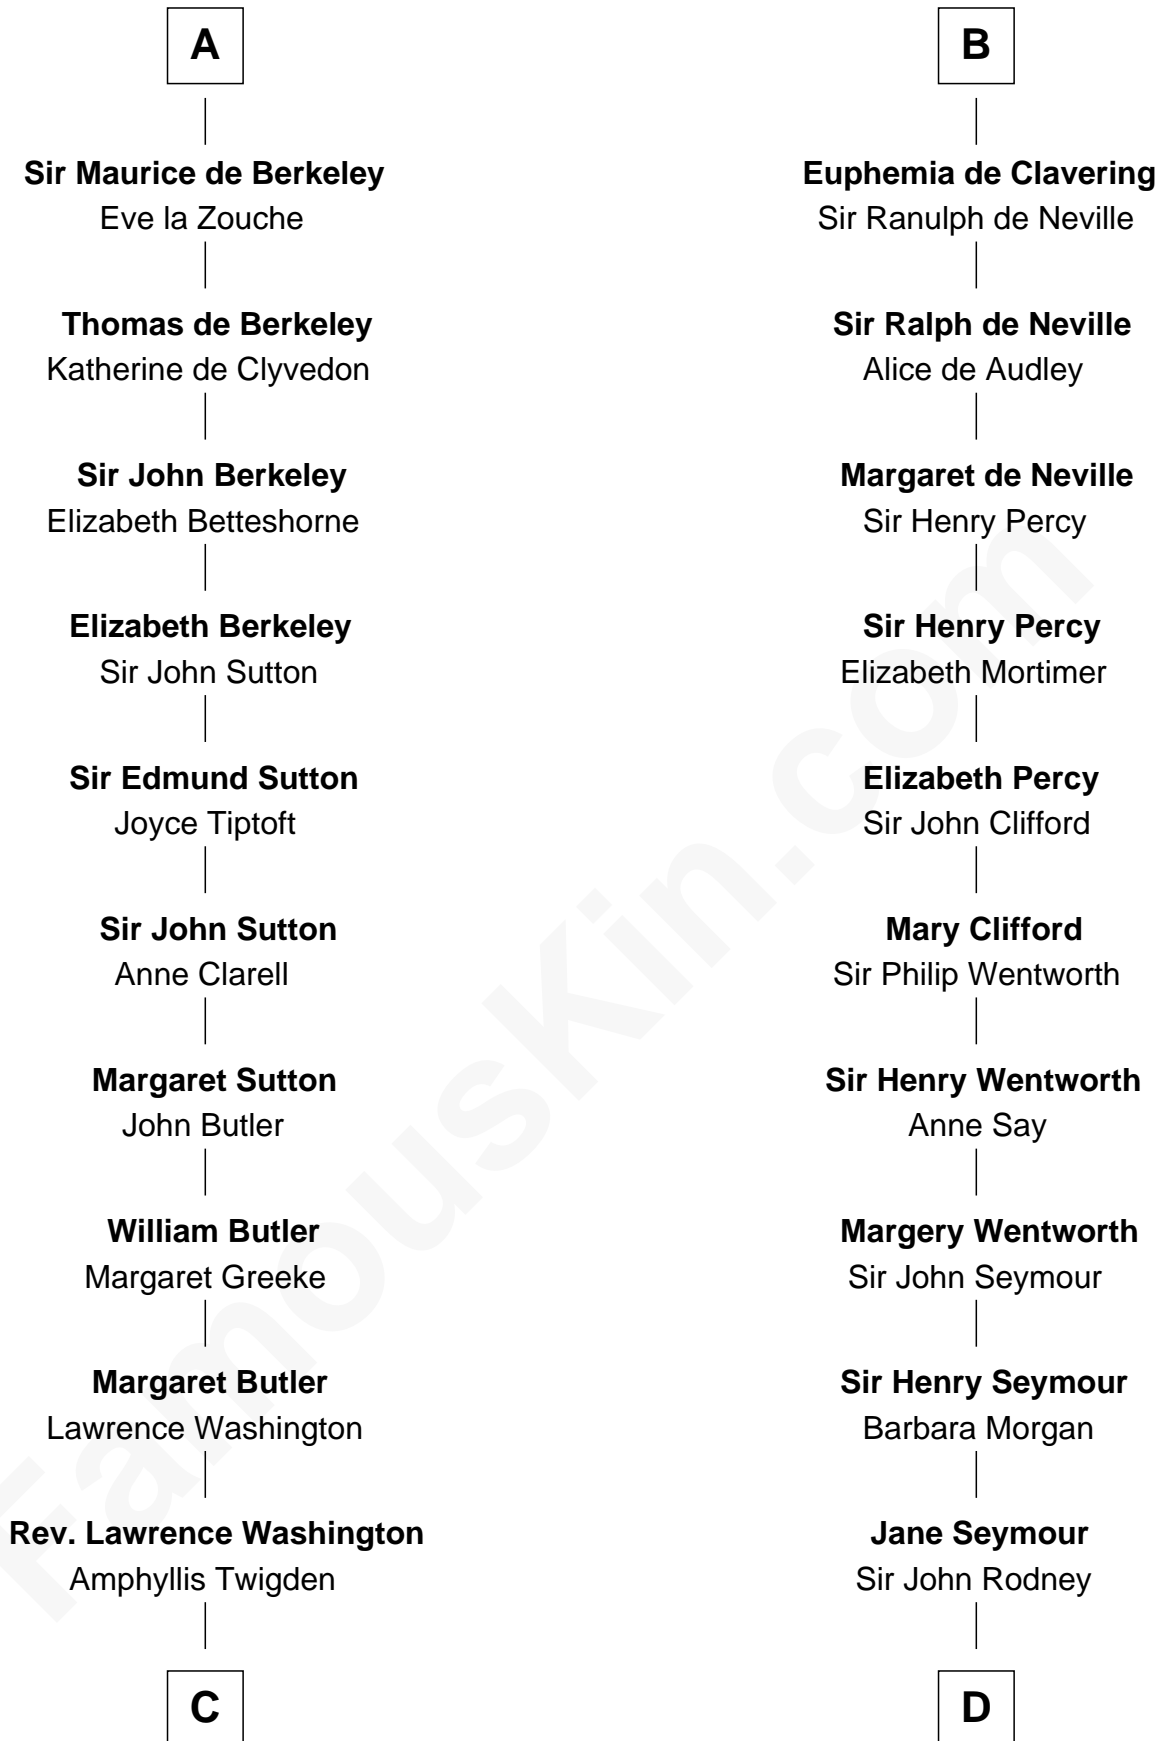

FamousKin.com
Relationship Chart of
George Washington
1st U.S. President

20th cousin 1 time removed of
Caesar Rodney
Signer of the Declaration of Independence

Hugh de Grantmesnil

C

John Washington

Anne Pope

Lawrence Washington

Mildred Warner

Augustine Washington

Mary Ball

George Washington

1st U.S. President

D

William Rodney

Alice Caesar

William Rodney

Rachel - - - - -

Capt. William Rodney

Sarah Jones

Caesar Rodney

Elizabeth Crawford

Caesar Rodney