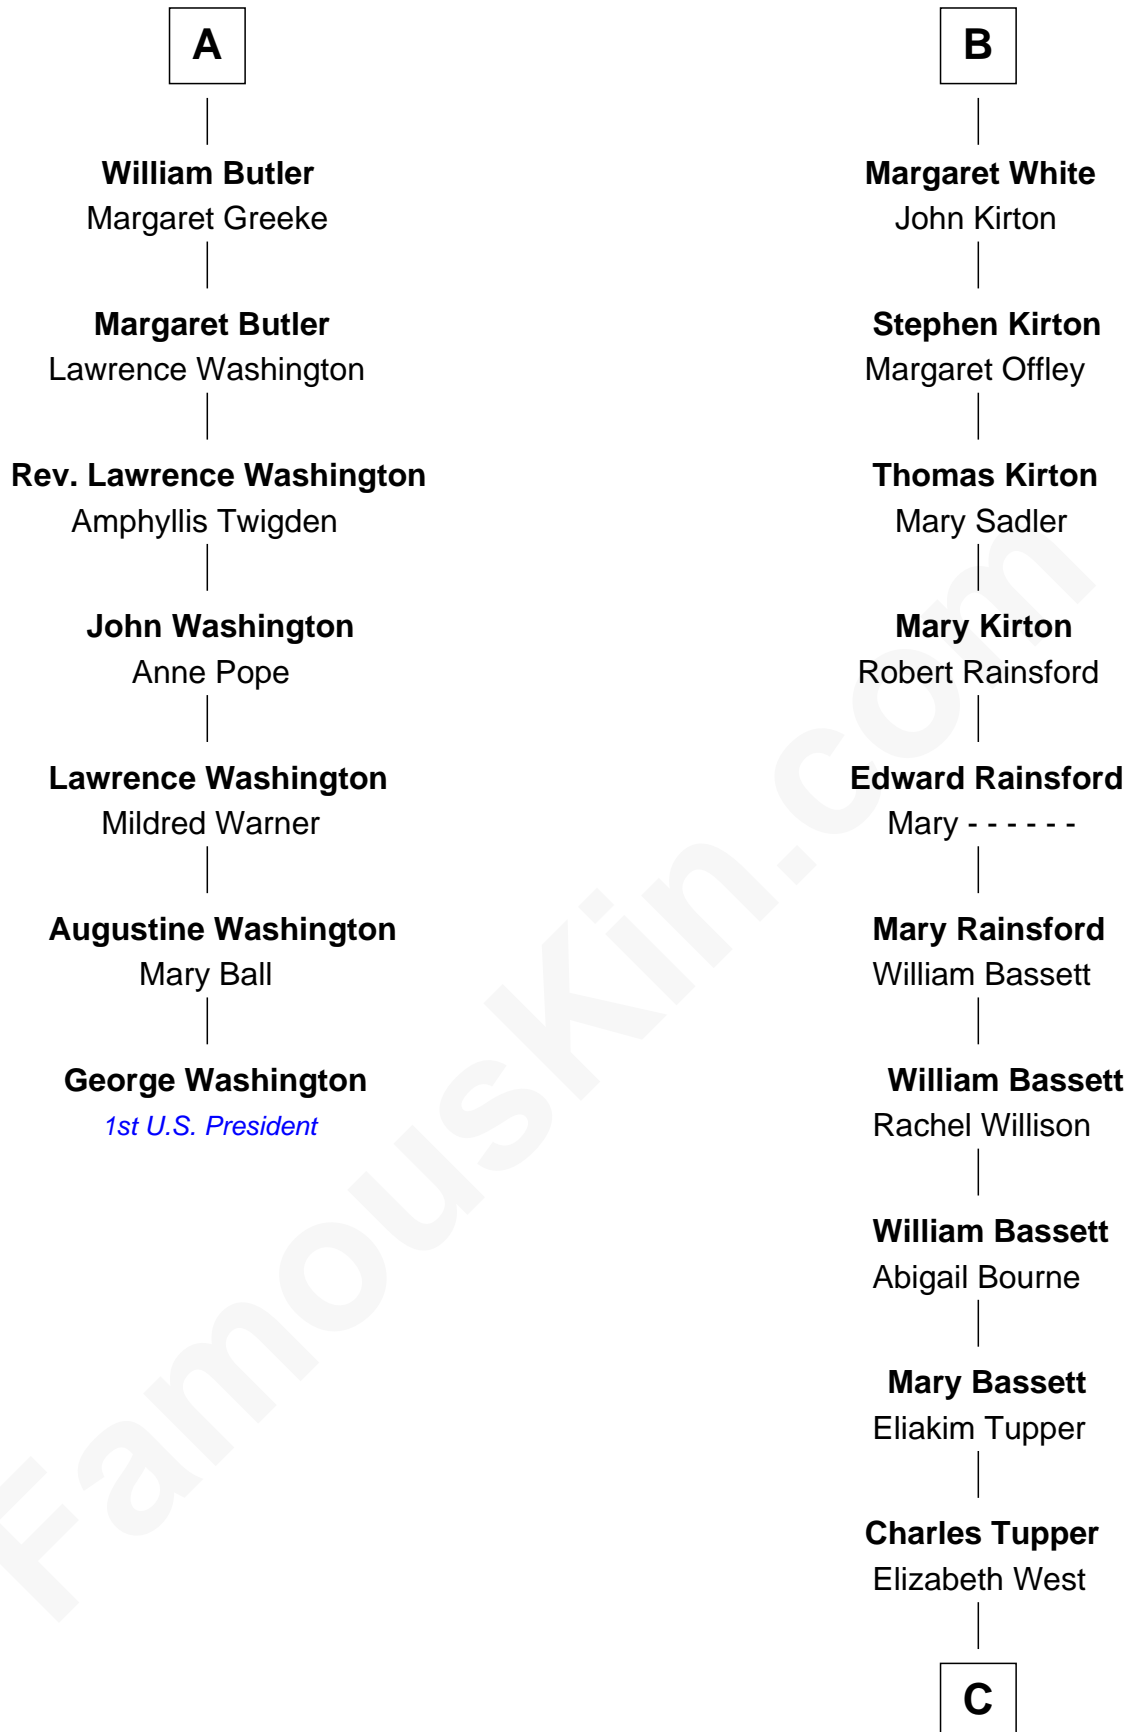

FamousKin.com

Relationship Chart of

George Washington

1st U.S. President

13th cousin 5 times removed of

Sir Charles Tupper
6th Prime Minister of Canada

C

Rev. Charles Tupper

Miriam Lockhart

Sir Charles Tupper

6th Prime Minister of Canada

FamousKin.com