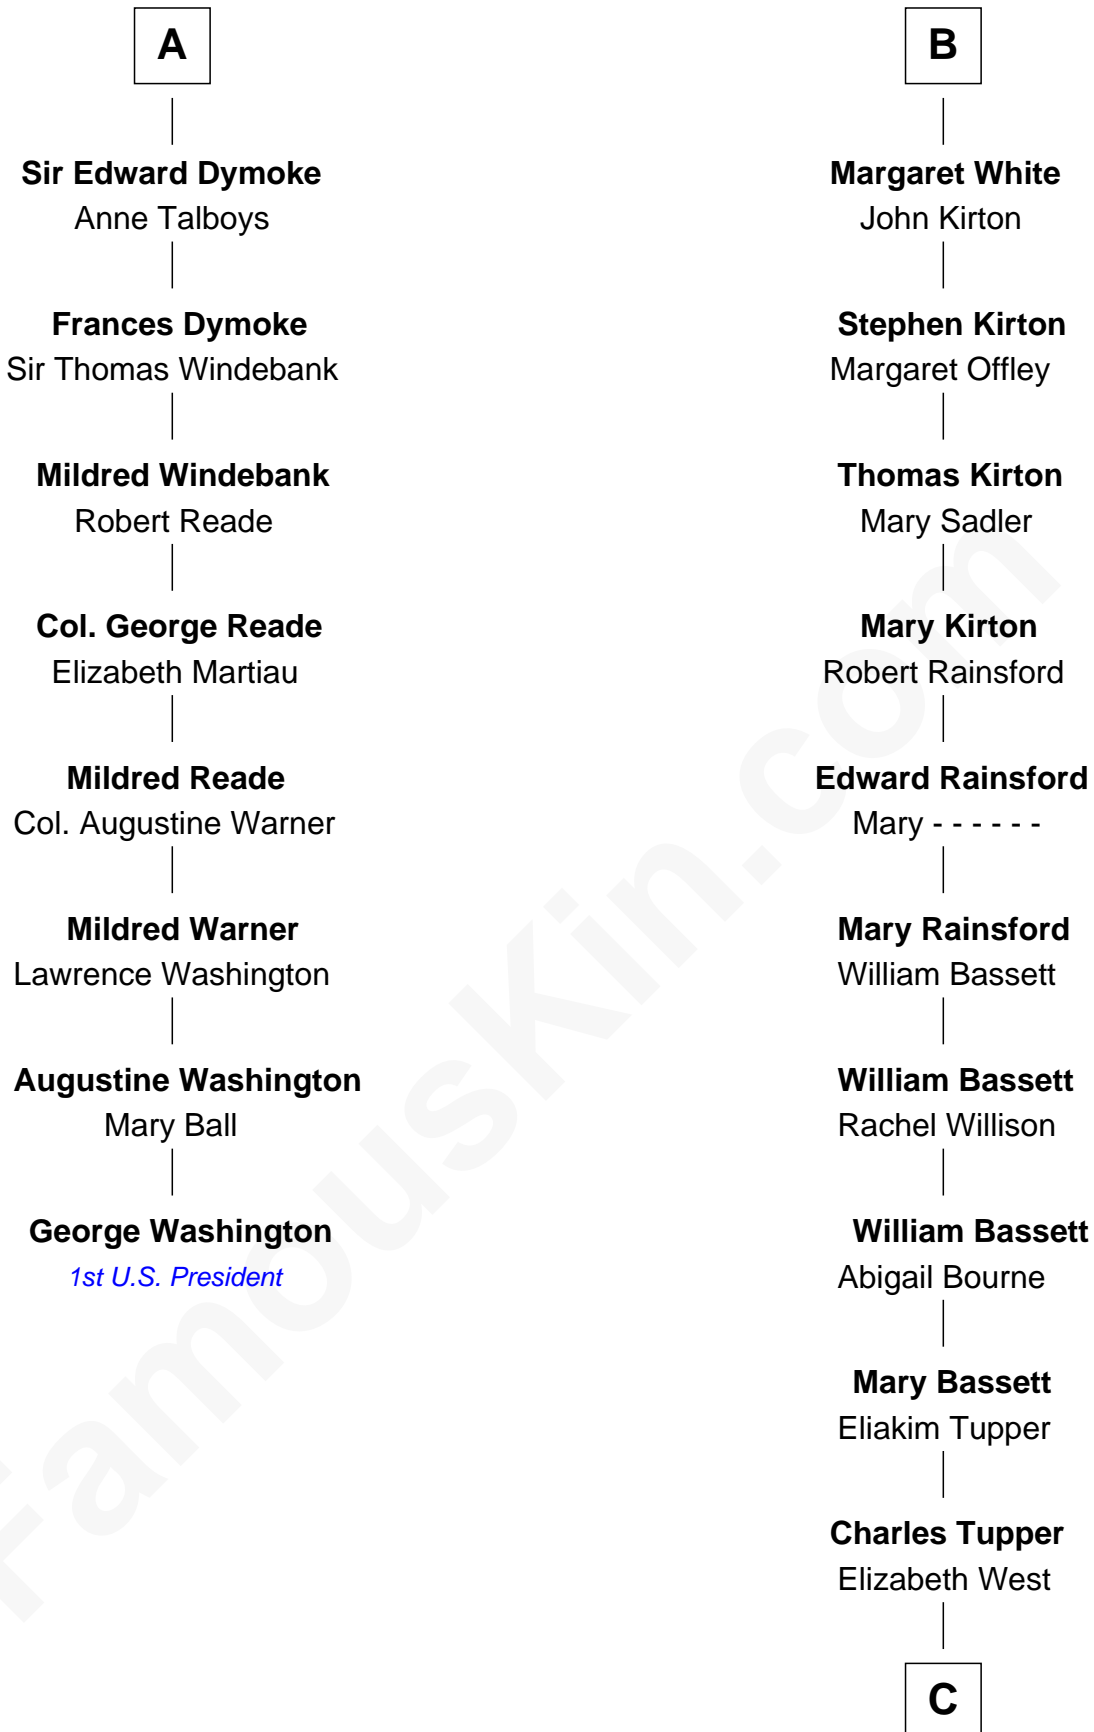

FamousKin.com
Relationship Chart of
George Washington
1st U.S. President

14th cousin 4 times removed of
Sir Charles Tupper
6th Prime Minister of Canada

Bartholomew de Badlesmere
 Margaret de Clare

Margery de Badlesmere

Margaret de Vere

Henry de Beaumont

Sir John de Beaumont

Katherine de Everingham

Elizabeth Beaumont

Sir William Botreaux

Margaret Botreaux

Sir Robert Hungerford

Eleanor Hungerford

Sir John White

Robert White

Margaret Gainsford

B

C

Rev. Charles Tupper

Miriam Lockhart