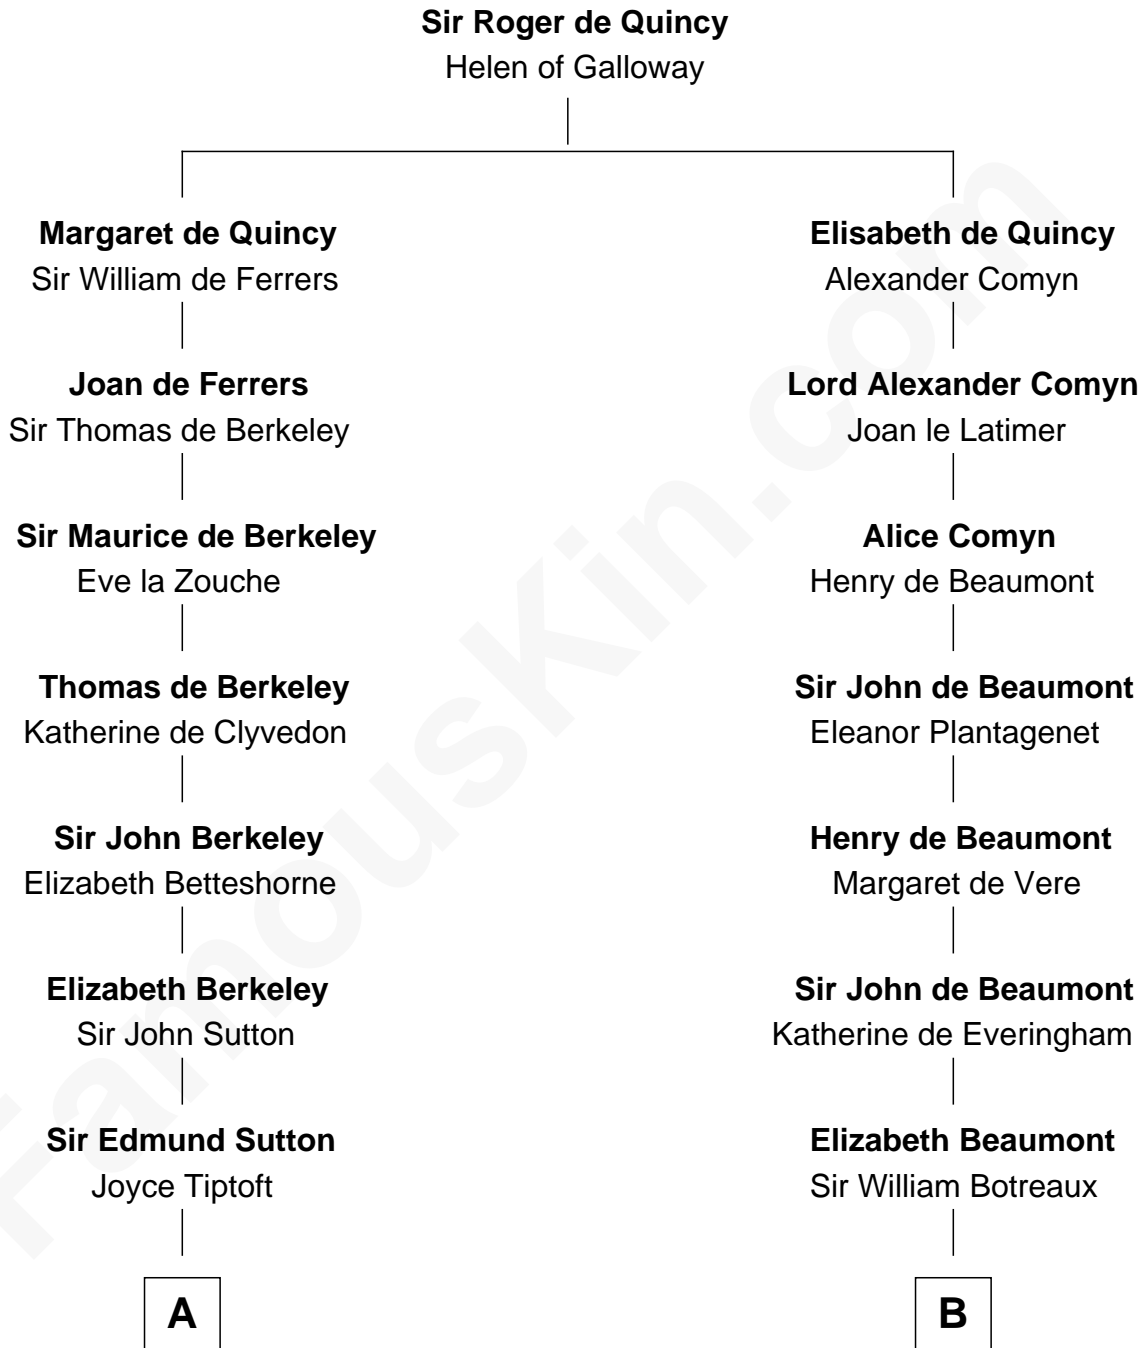

**FamousKin.com**  
**Relationship Chart of**  
**George Washington**  
*1st U.S. President*

**15th cousin 6 times removed of**  
**Sir Charles Tupper**  
*6th Prime Minister of Canada*

**C**

**William Bassett**

Abigail Bourne

**Mary Bassett**

Eliakim Tupper

**Charles Tupper**

Elizabeth West

**Rev. Charles Tupper**

Miriam Lockhart

**Sir Charles Tupper**

*6th Prime Minister of Canada*