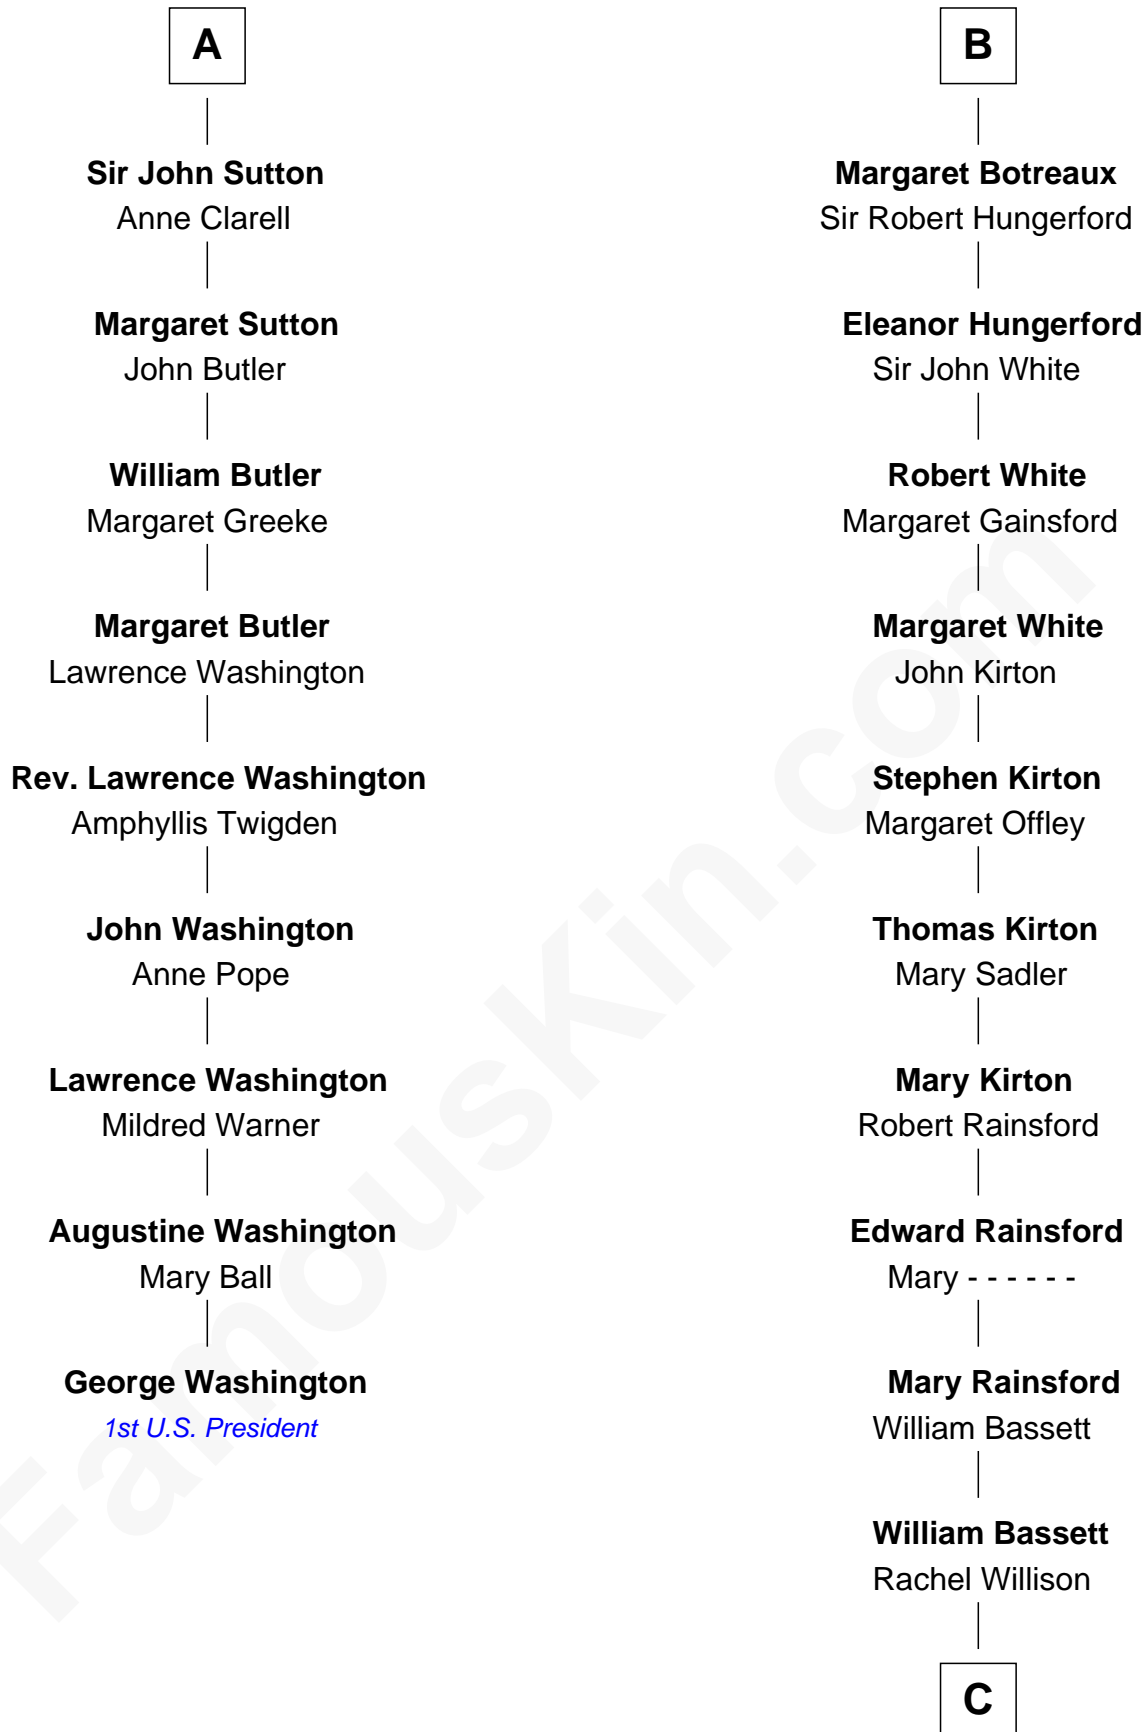

**FamousKin.com**  
**Relationship Chart of**  
**George Washington**  
*1st U.S. President*

**15th cousin 6 times removed of**  
**Sir Charles Tupper**  
*6th Prime Minister of Canada*

**C**

**William Bassett**

Abigail Bourne

**Mary Bassett**

Eliakim Tupper

**Charles Tupper**

Elizabeth West

**Rev. Charles Tupper**

Miriam Lockhart

**Sir Charles Tupper**