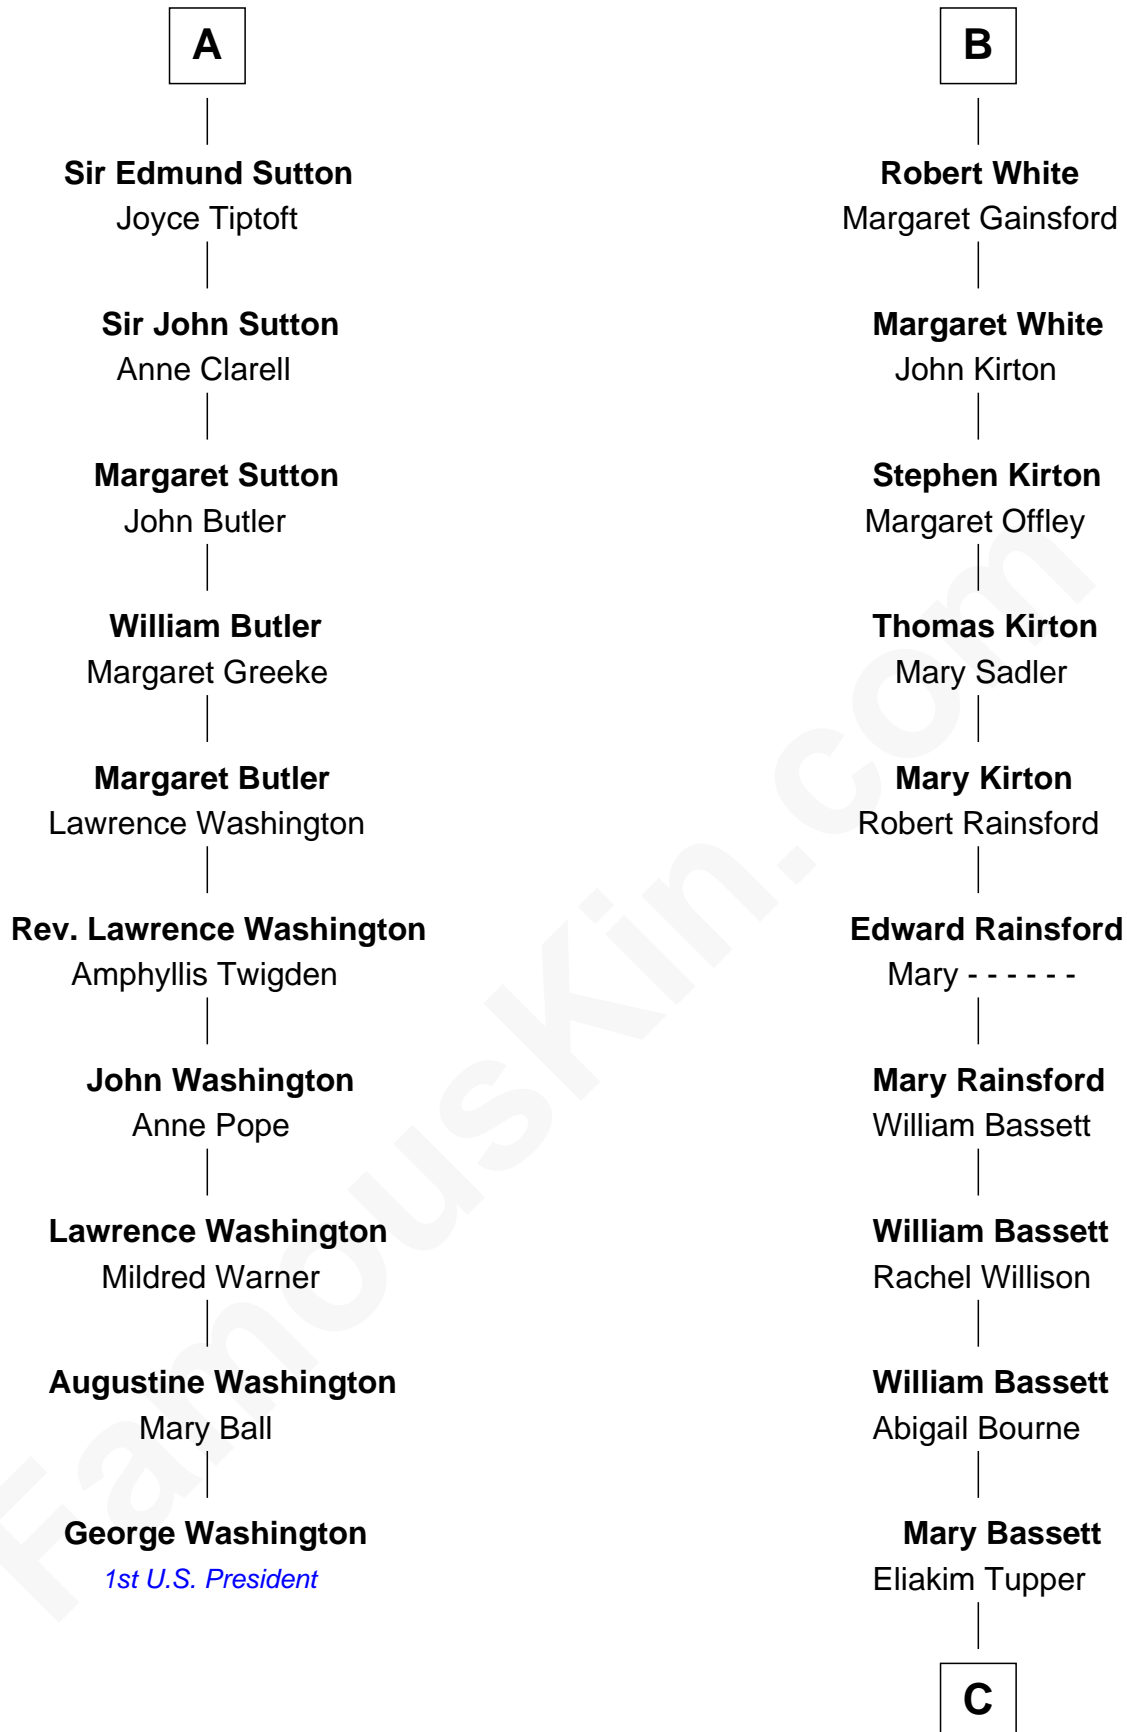

**FamousKin.com**  
**Relationship Chart of**  
**George Washington**  
*1st U.S. President*

**16th cousin 3 times removed of**  
**Sir Charles Tupper**  
*6th Prime Minister of Canada*

**Sir Hugh le Despencer**  
 Aveline Basset

**Sir Hugh le Despencer**  
 Isabella de Beauchamp

**Sir Philip le Despencer**  
 Margaret de Goushill

**Sir Philip le Despencer**  
 Joan de Cobham

**Sir Philip le Despencer**  
 Elizabeth - - - - -

**Alice le Despenser**  
 Sir John Sutton

**Sir John Sutton**  
 Constance Blount

**Sir John Sutton**  
 Elizabeth Berkeley

**A**

**Eleanor le Despencer**  
 Sir Hugh de Courtenay

**Sir Hugh de Courtenay**  
 Agnes de St. John

**Sir Thomas de Courtenay**  
 Muriel de Moels

**Margaret Courtenay**  
 Thomas Peverell

**Katherine Peverell**  
 Sir Walter Hungerford

**Sir Robert Hungerford**  
 Margaret Botreaux

**Eleanor Hungerford**  
 Sir John White

**B**

C

Charles Tupper

Elizabeth West