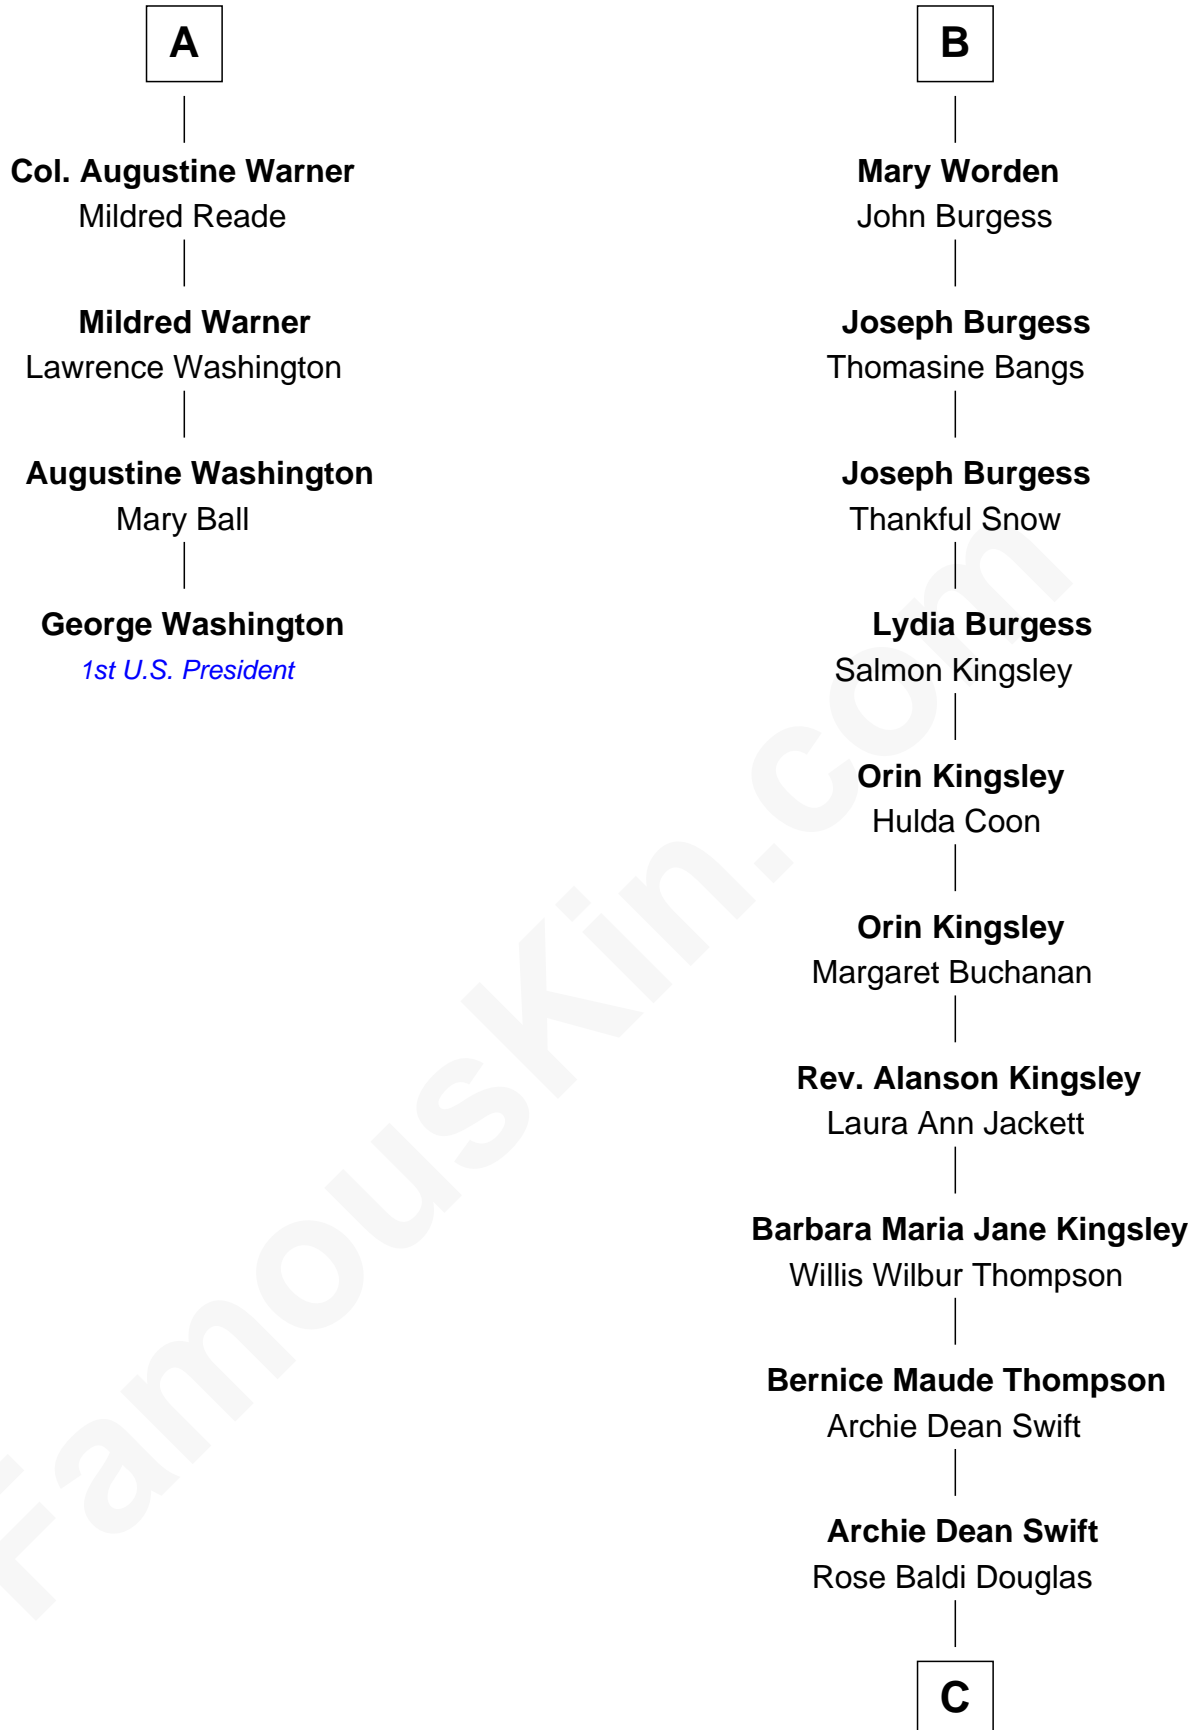

FamousKin.com

Relationship Chart of

George Washington

1st U.S. President

10th cousin 8 times removed of

Taylor Swift
Singer and Songwriter

C

—
Scott Kingsley Swift

Andrea G. Finlay

—
Taylor Swift

Singer and Songwriter

FamousKin.com