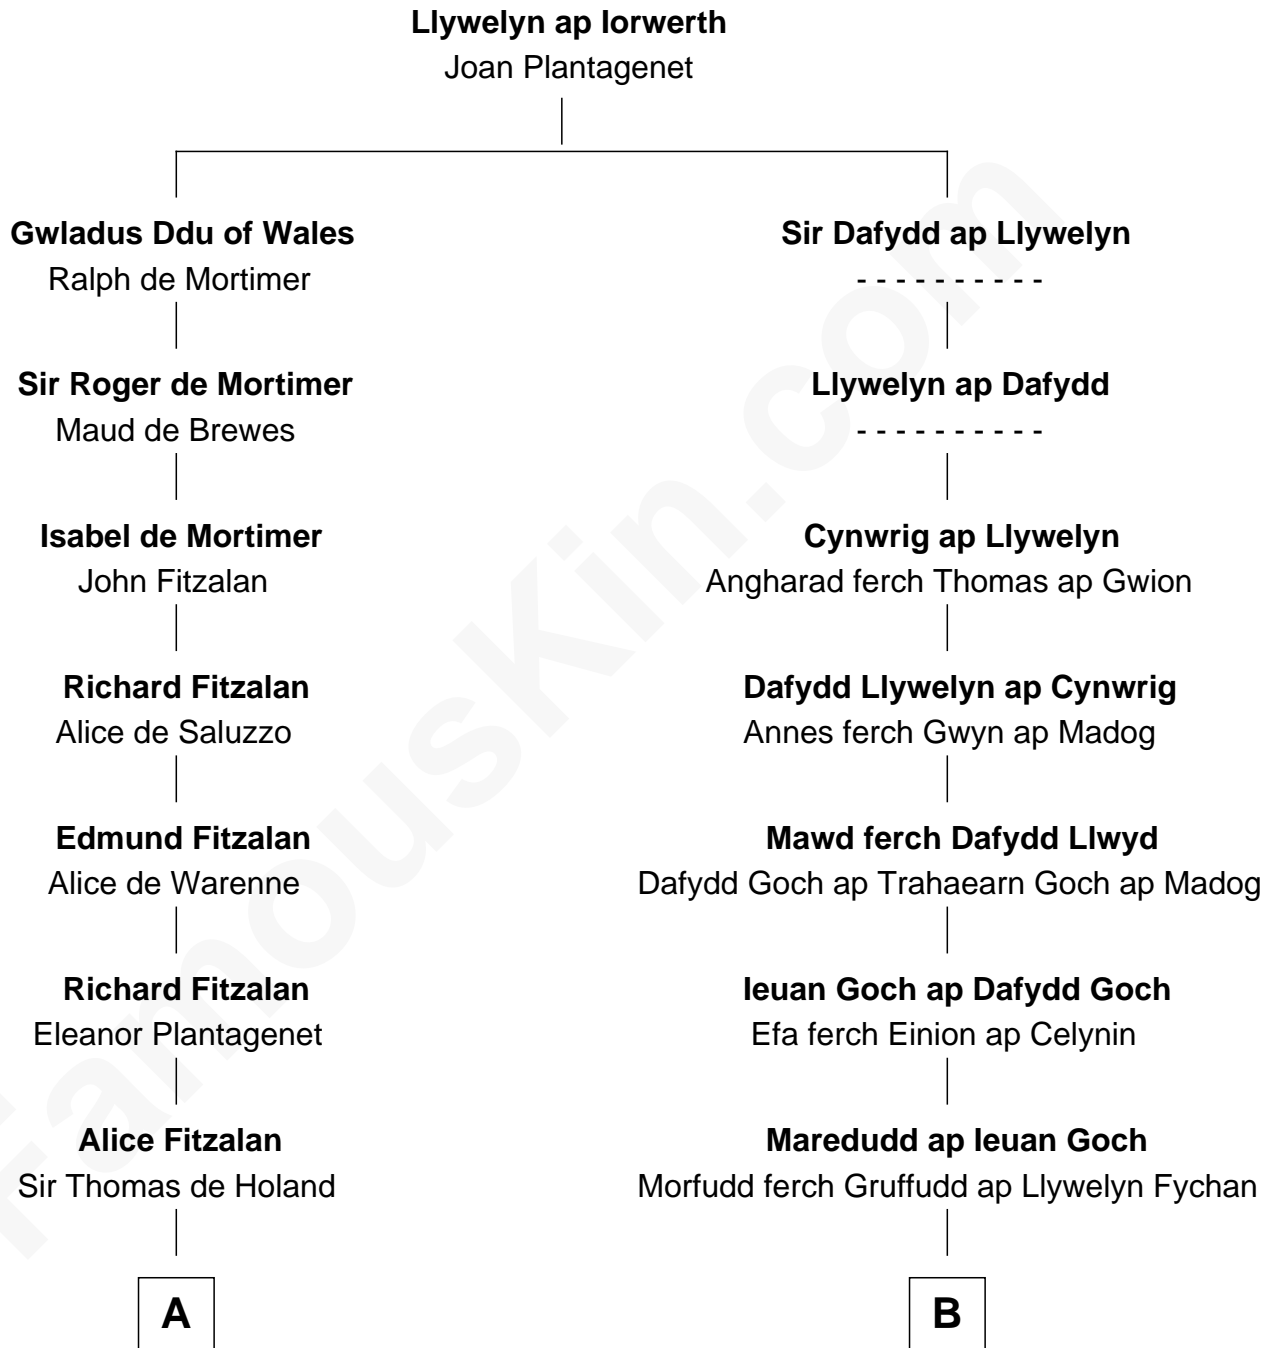

FamousKin.com
Relationship Chart of
George Washington
1st U.S. President

16th cousin 2 times removed of

Elihu Yale

Benefactor and Namesake of Yale College

C

Augustine Washington

Mary Ball

George Washington

1st U.S. President

FamousKin.com