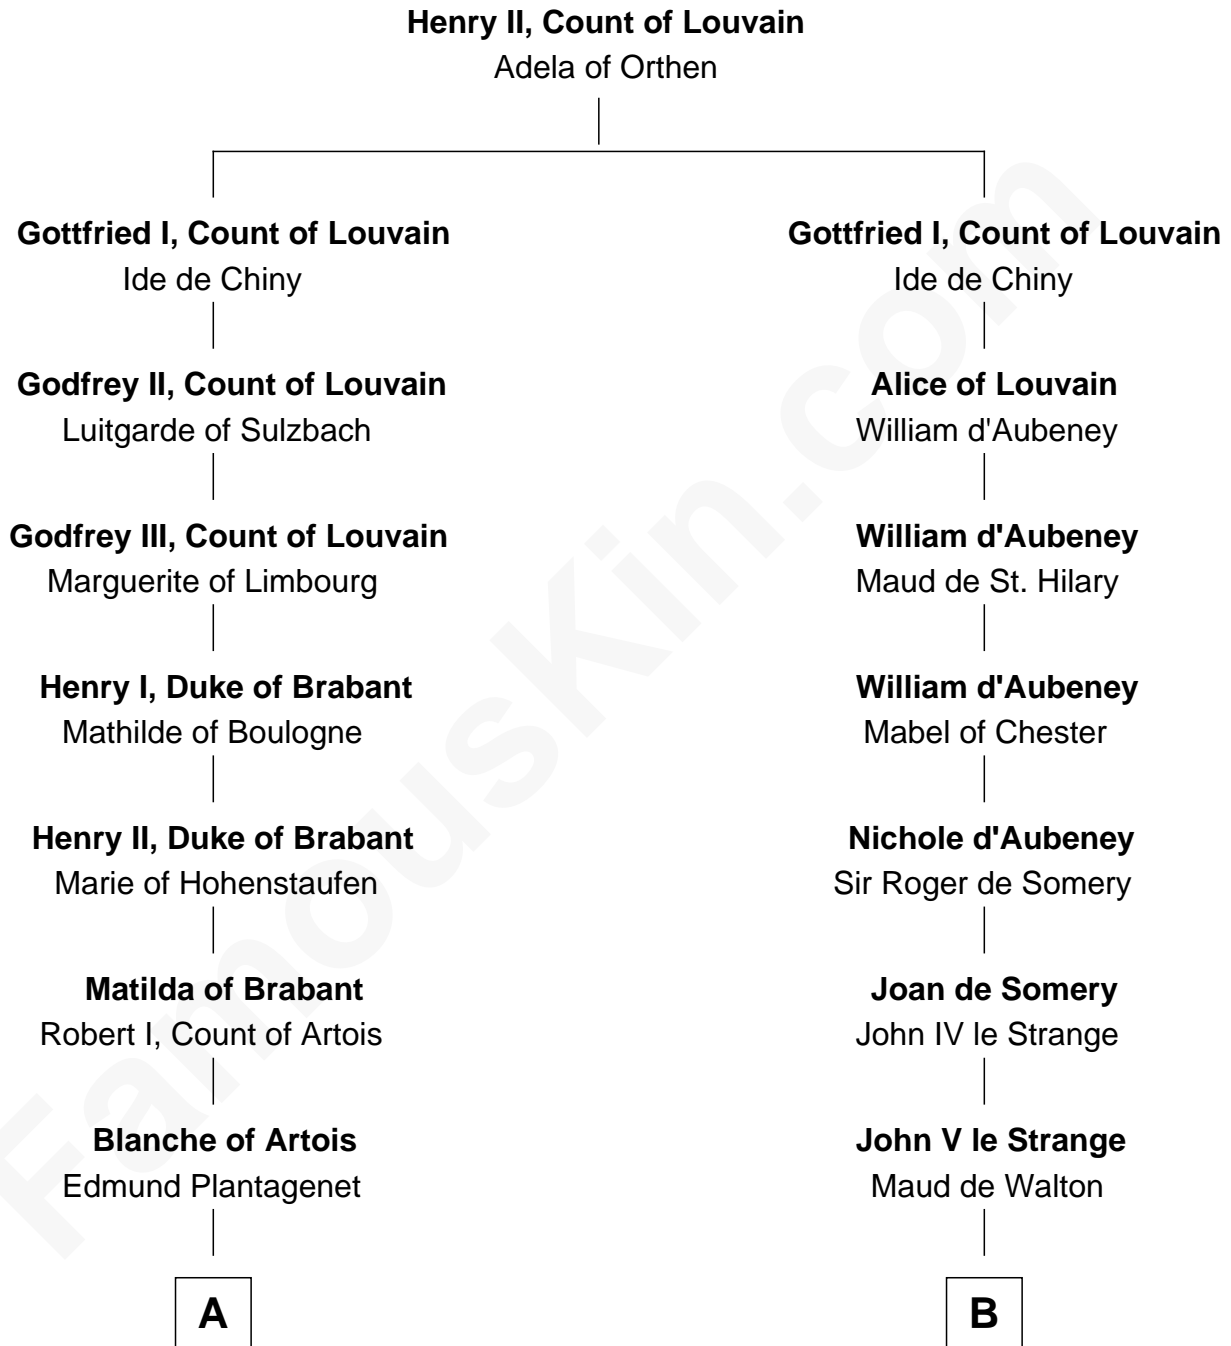

FamousKin.com
Relationship Chart of
George Washington
1st U.S. President

17th cousin 4 times removed of

Elihu Yale

Benefactor and Namesake of Yale College

C

Rev. Lawrence Washington

Amphyllis Twigden

John Washington

Anne Pope

Lawrence Washington

Mildred Warner

Augustine Washington

Mary Ball

George Washington

1st U.S. President

FamousKin.com