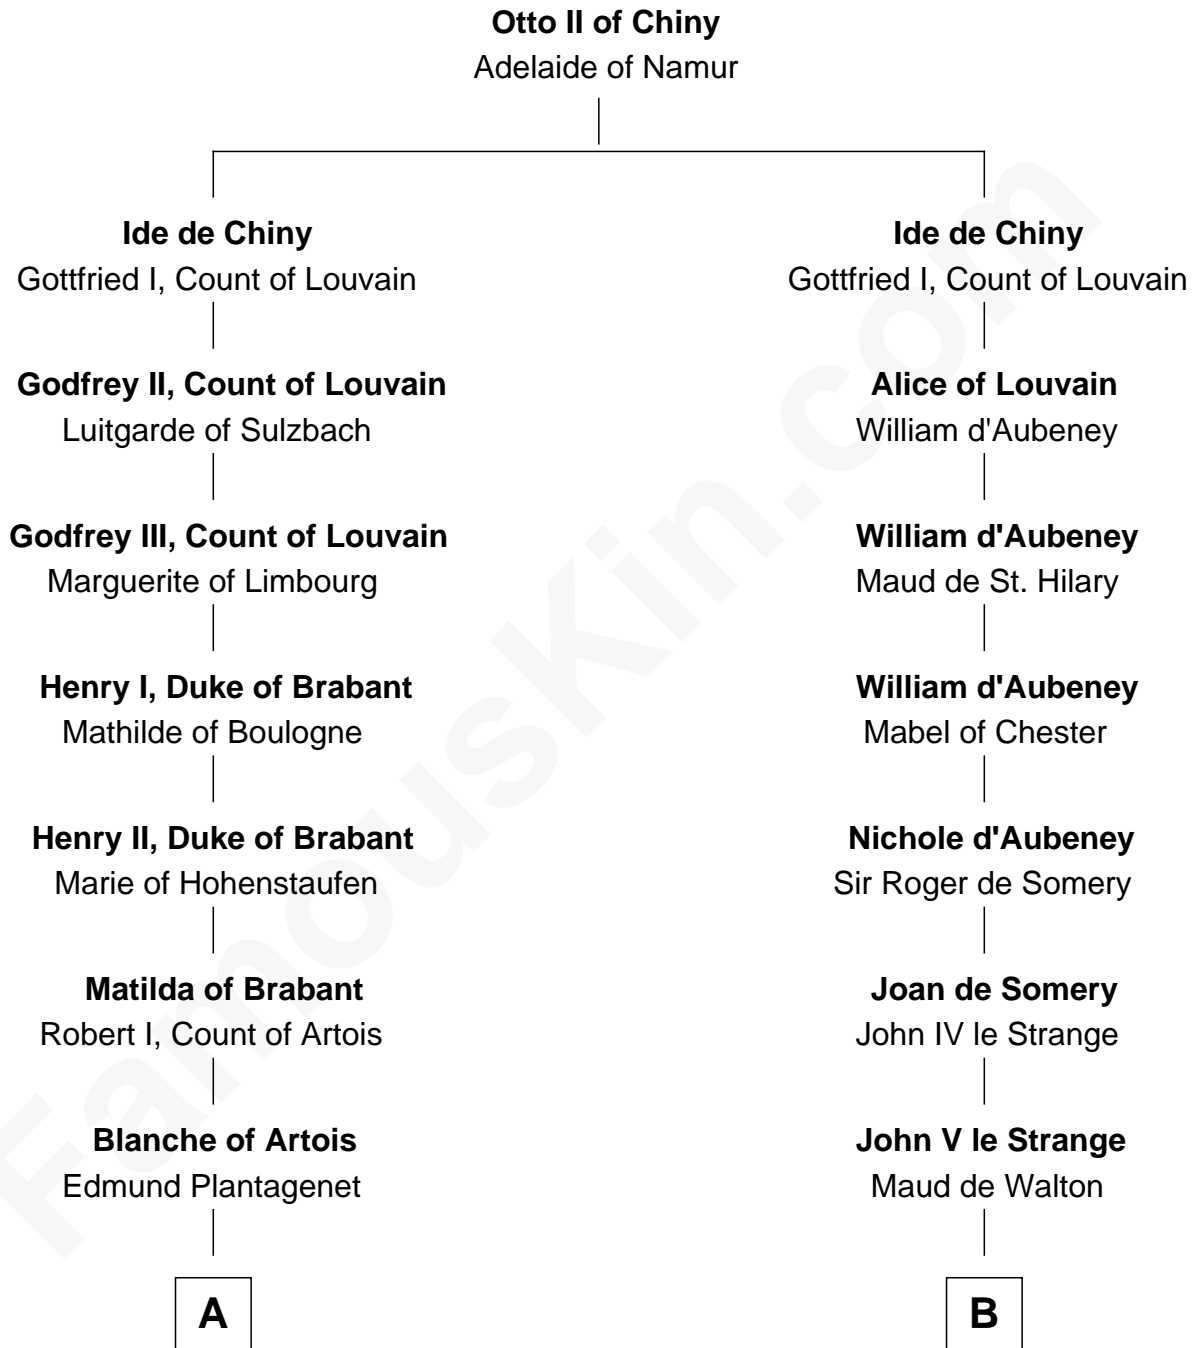

FamousKin.com
Relationship Chart of
George Washington
1st U.S. President

17th cousin 4 times removed of

Elihu Yale

Benefactor and Namesake of Yale College

C

Rev. Lawrence Washington

Amphyllis Twigden

John Washington

Anne Pope

Lawrence Washington

Mildred Warner

Augustine Washington

Mary Ball

George Washington

1st U.S. President

FamousKin.com