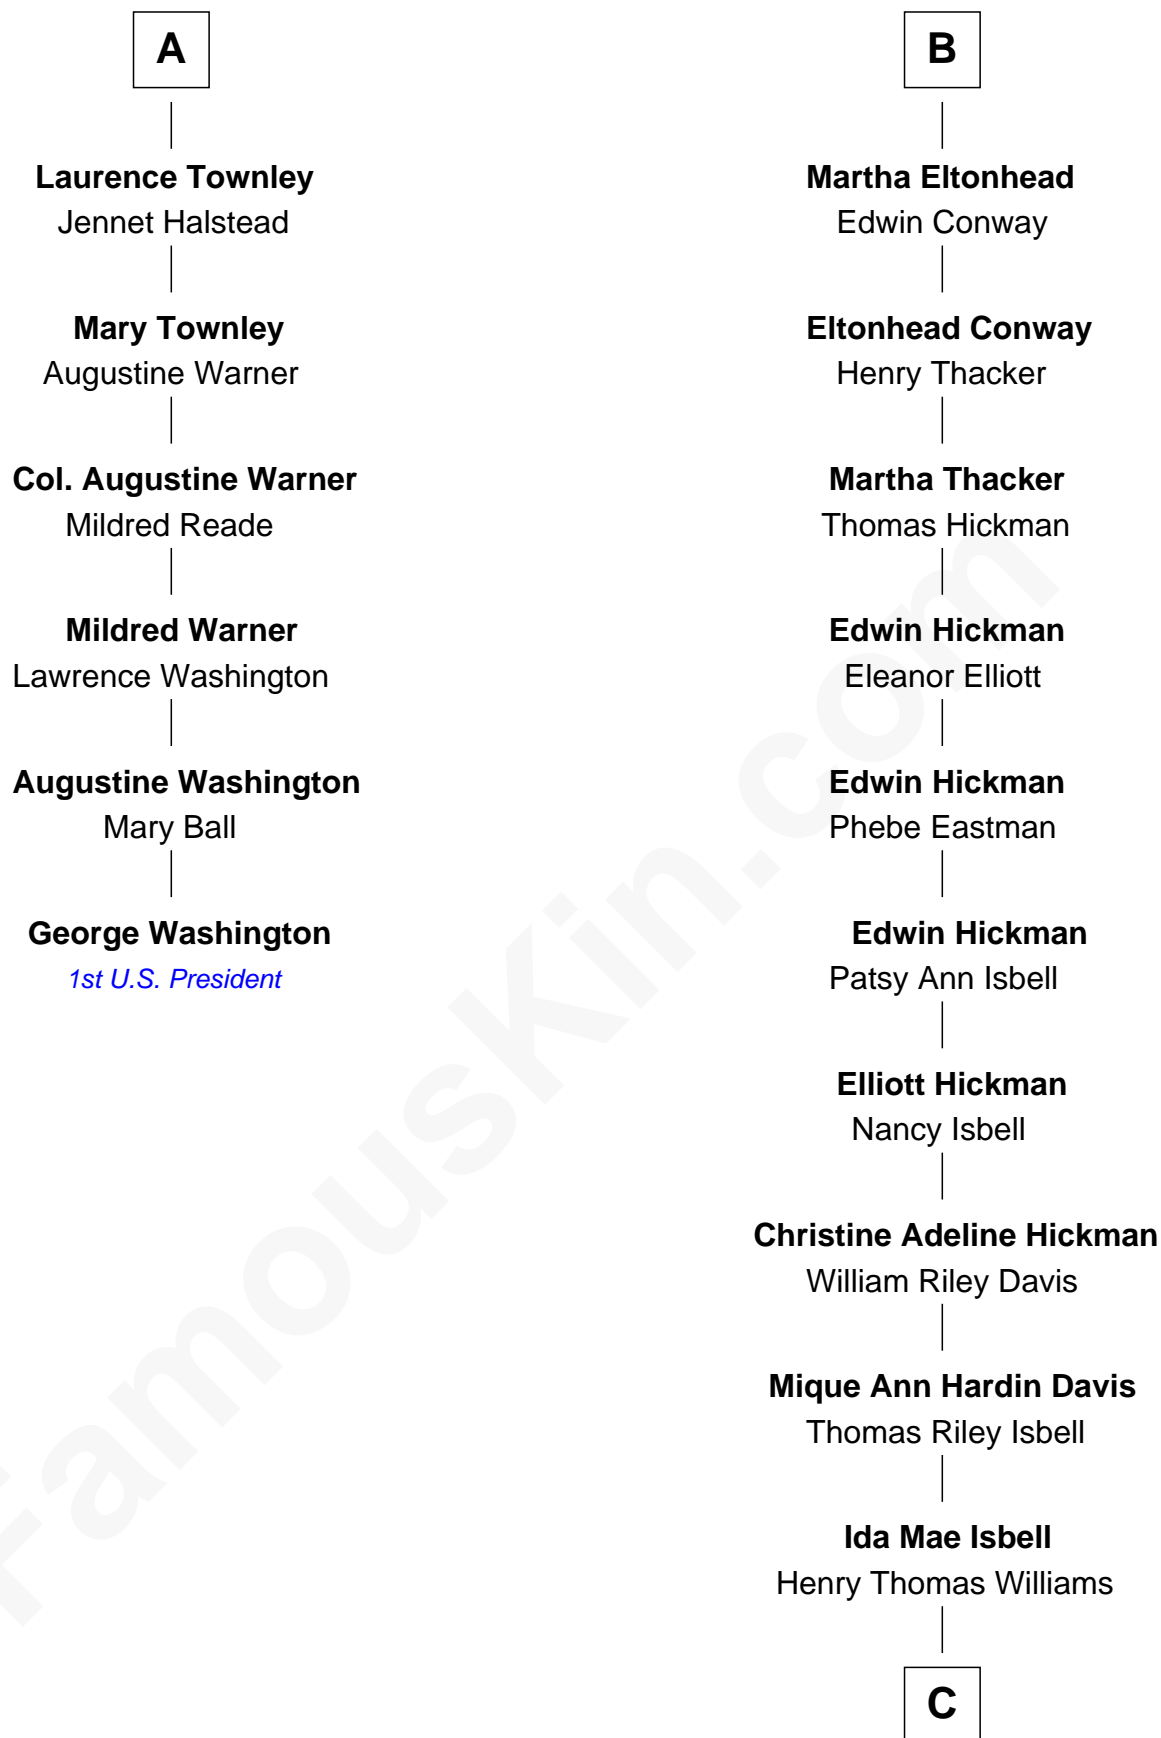

FamousKin.com
Relationship Chart of
George Washington
1st U.S. President

12th cousin 8 times removed of

Brad Pitt
Movie Actor

Sir Nicholas Harington
 Isabel English

C

—
Etta Coleman Williams

Emery A. Hillhouse

—
Hal Knox Hillhouse

Clara Mae Bell

—
Jane Etta Hillhouse

William Alvin Pitt

—
Brad Pitt

Movie Actor

FamousKin.com