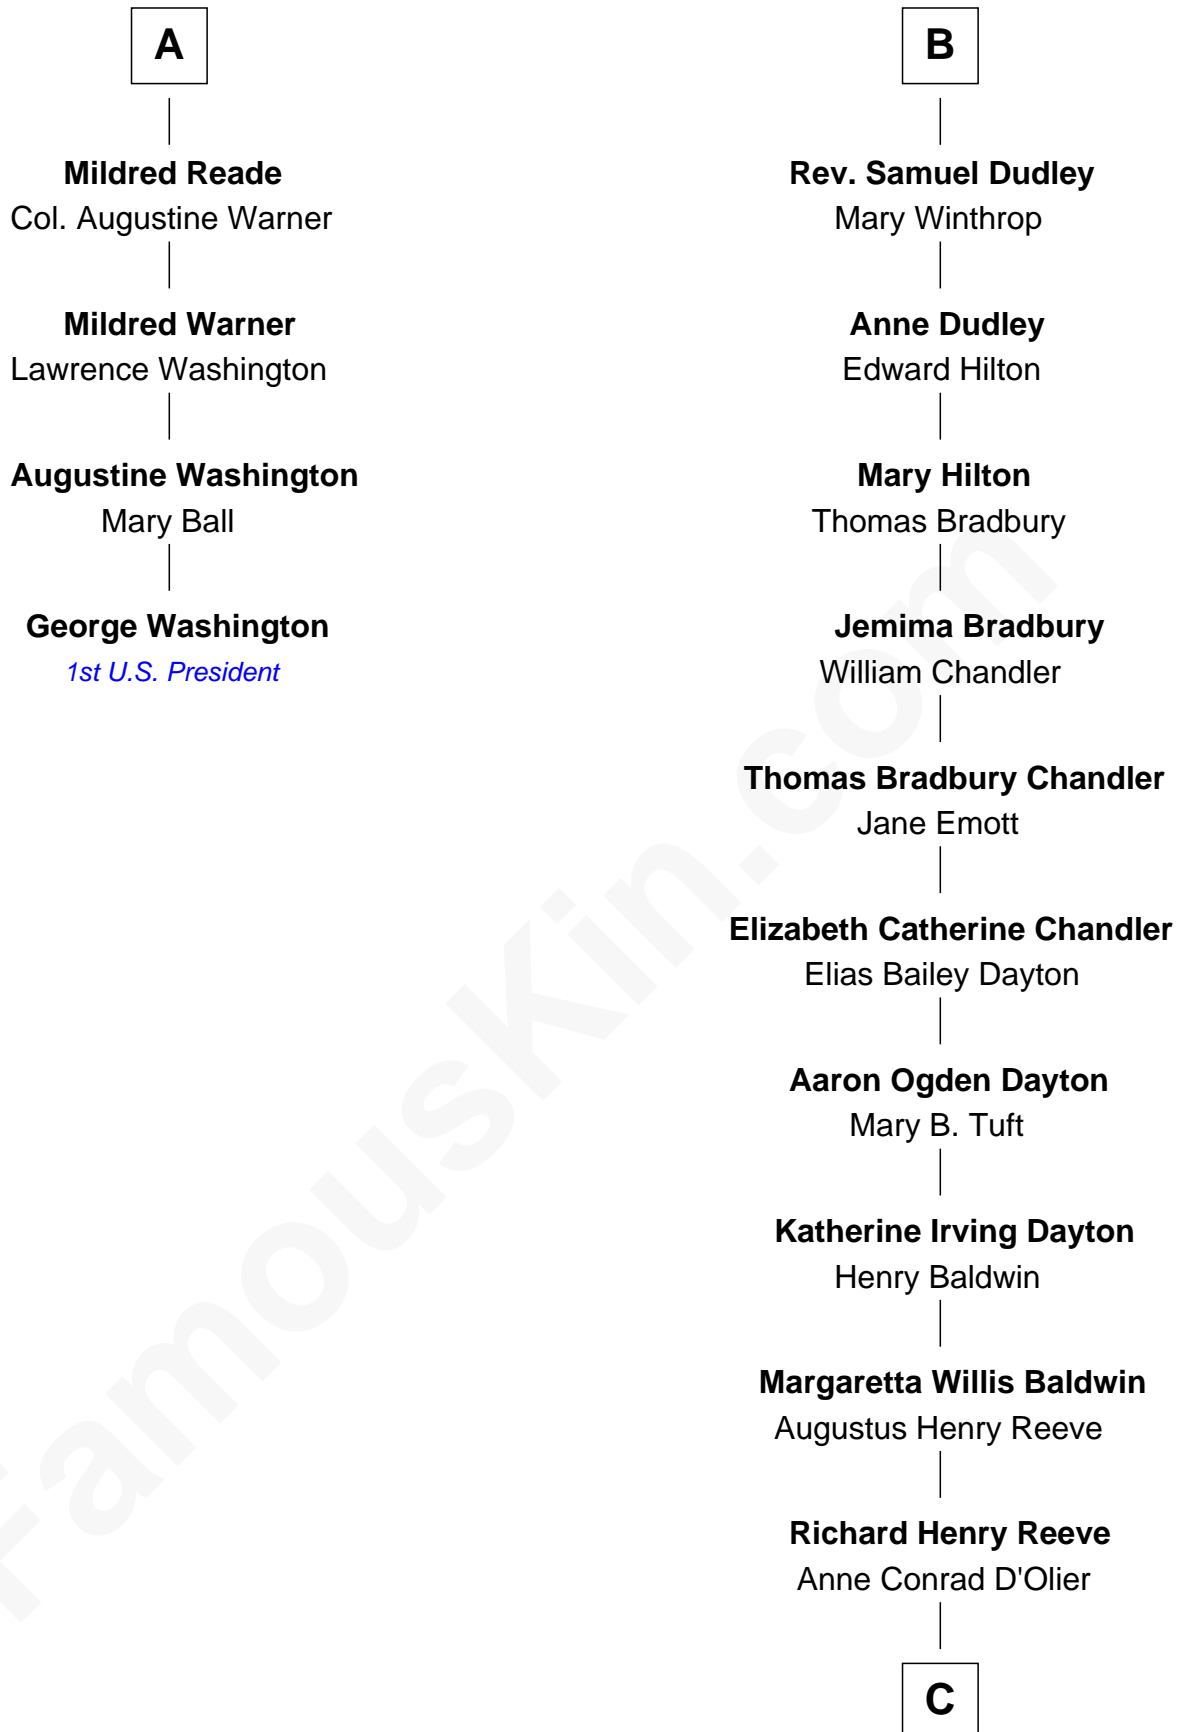

## Relationship Chart of

### George Washington

1st U.S. President

10th cousin 8 times removed of

**Christopher Reeve**  
Movie Actor

C

Franklin D'Olier Reeve

Barbara Pitney Lamb

Christopher Reeve