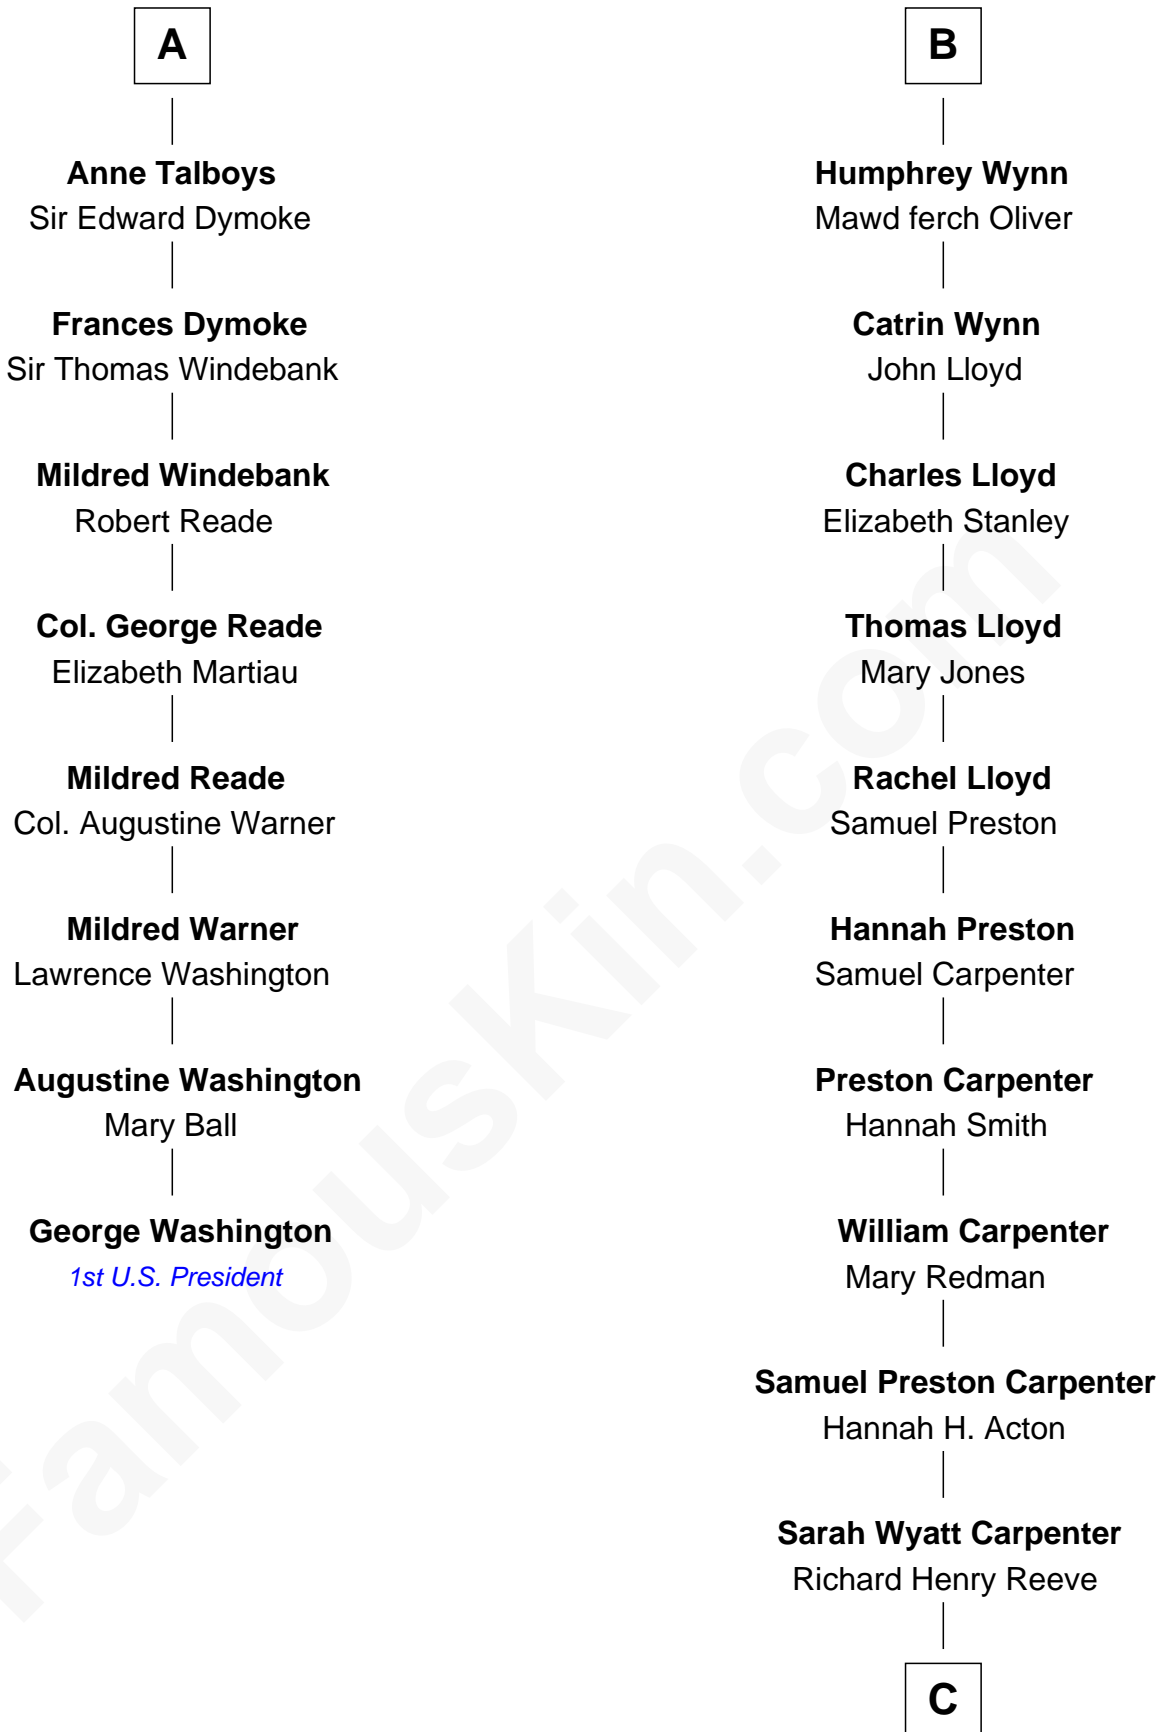

**FamousKin.com**  
**Relationship Chart of**  
**George Washington**  
*1st U.S. President*

**14th cousin 6 times removed of**  
**Christopher Reeve**  
*Movie Actor*

C

**Augustus Henry Reeve**  
Margaretta Willis Baldwin

**Richard Henry Reeve**  
Anne Conrad D'Olier

**Franklin D'Olier Reeve**  
Barbara Pitney Lamb

**Christopher Reeve**  
*Movie Actor*