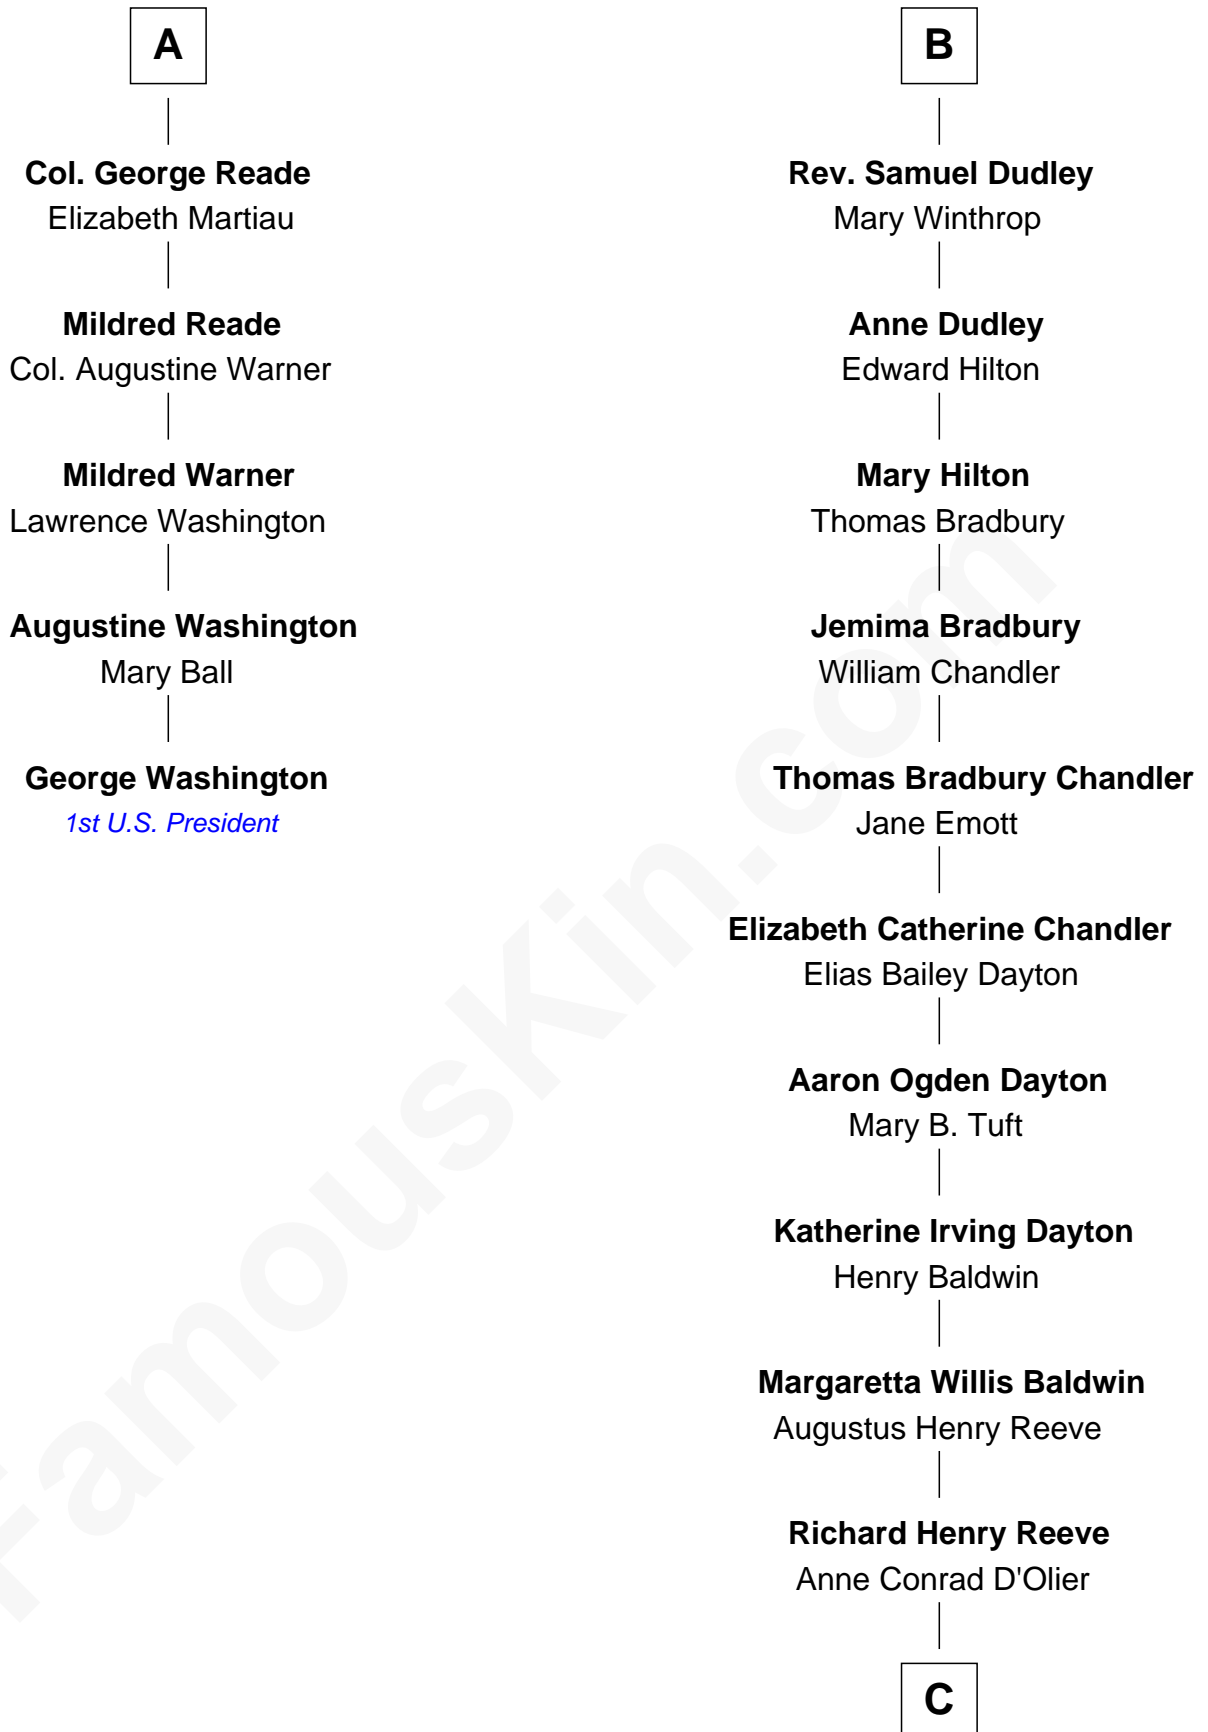

## Relationship Chart of

### George Washington

1st U.S. President

11th cousin 7 times removed of

**Christopher Reeve**  
Movie Actor

C

Franklin D'Olier Reeve

Barbara Pitney Lamb

Christopher Reeve