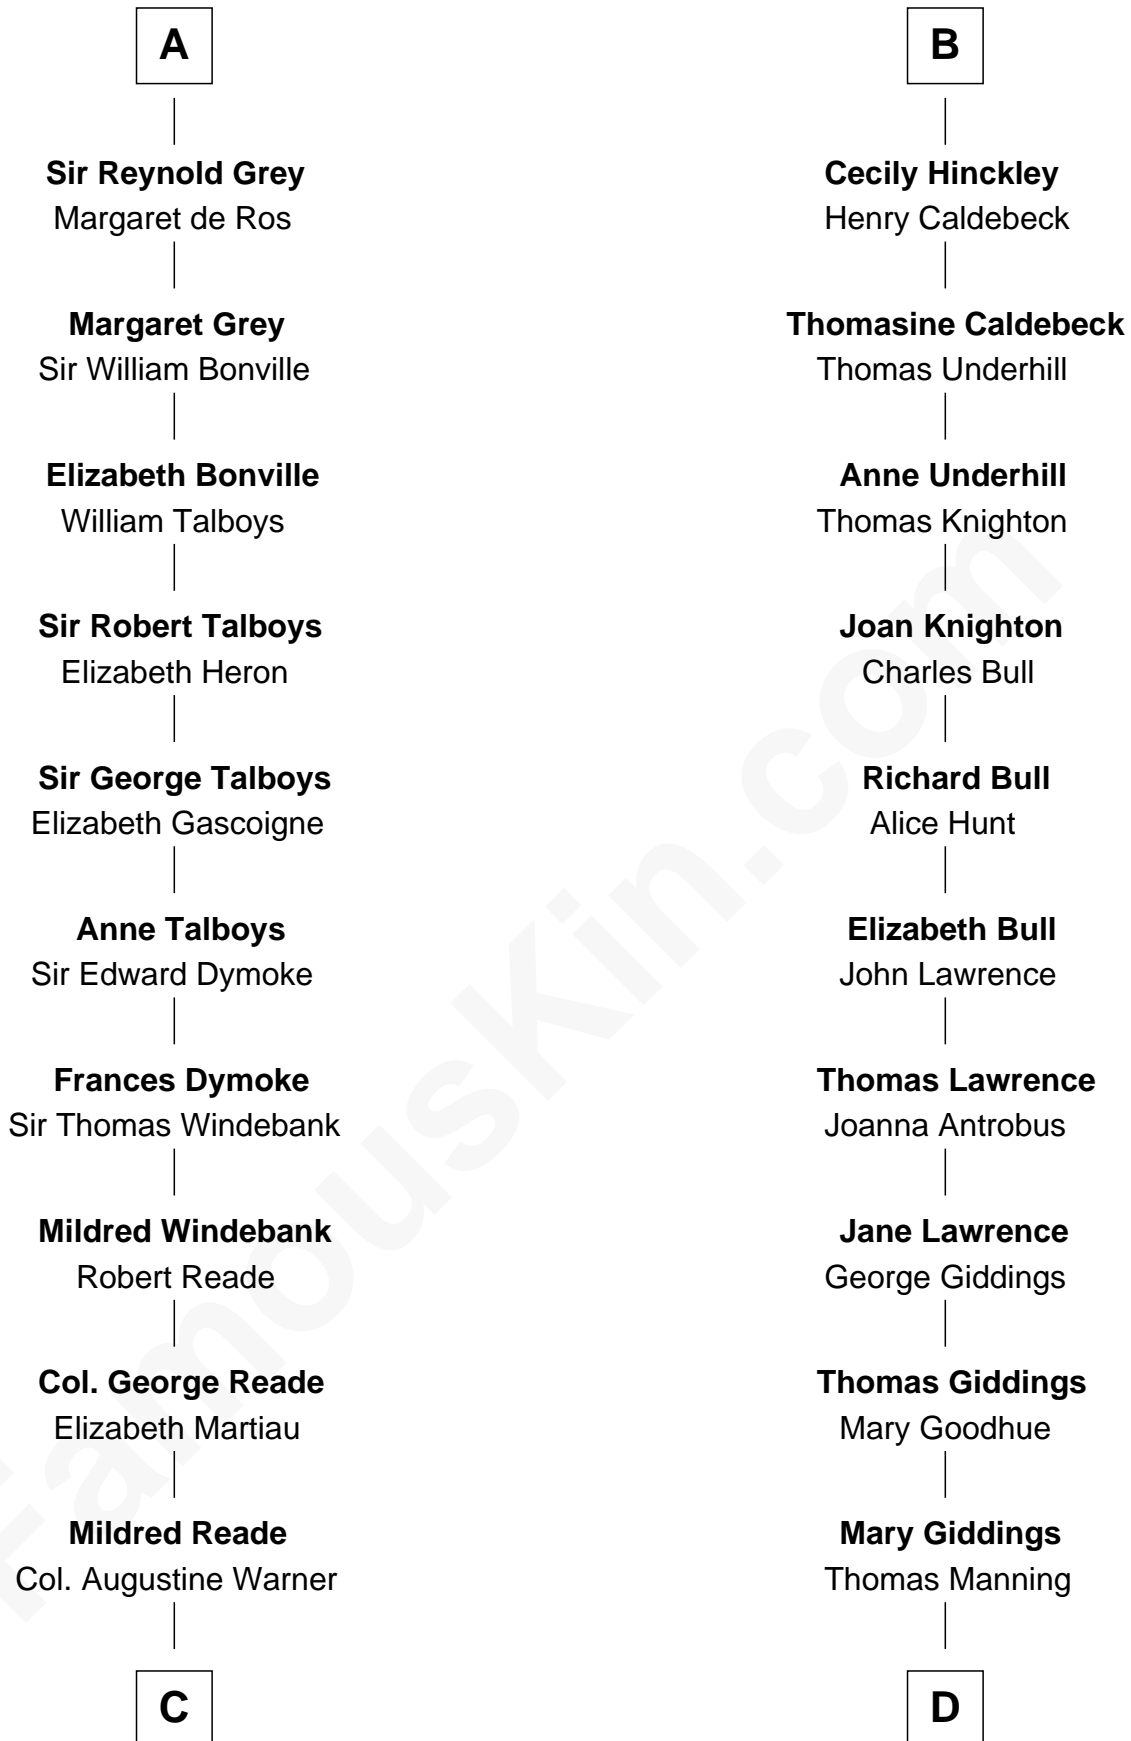

FamousKin.com
Relationship Chart of
George Washington
1st U.S. President

19th cousin 1 time removed of
Nathaniel Hawthorne
Author of The Scarlet Letter

C

Mildred Warner
Lawrence Washington

Augustine Washington
Mary Ball

George Washington
1st U.S. President

D

John Manning
Ruth Potter

Richard Manning
Miriam Lord

Elizabeth Clarke Manning
Nathaniel Hawthorne

Nathaniel Hawthorne
Author of The Scarlet Letter

FamousKin.com