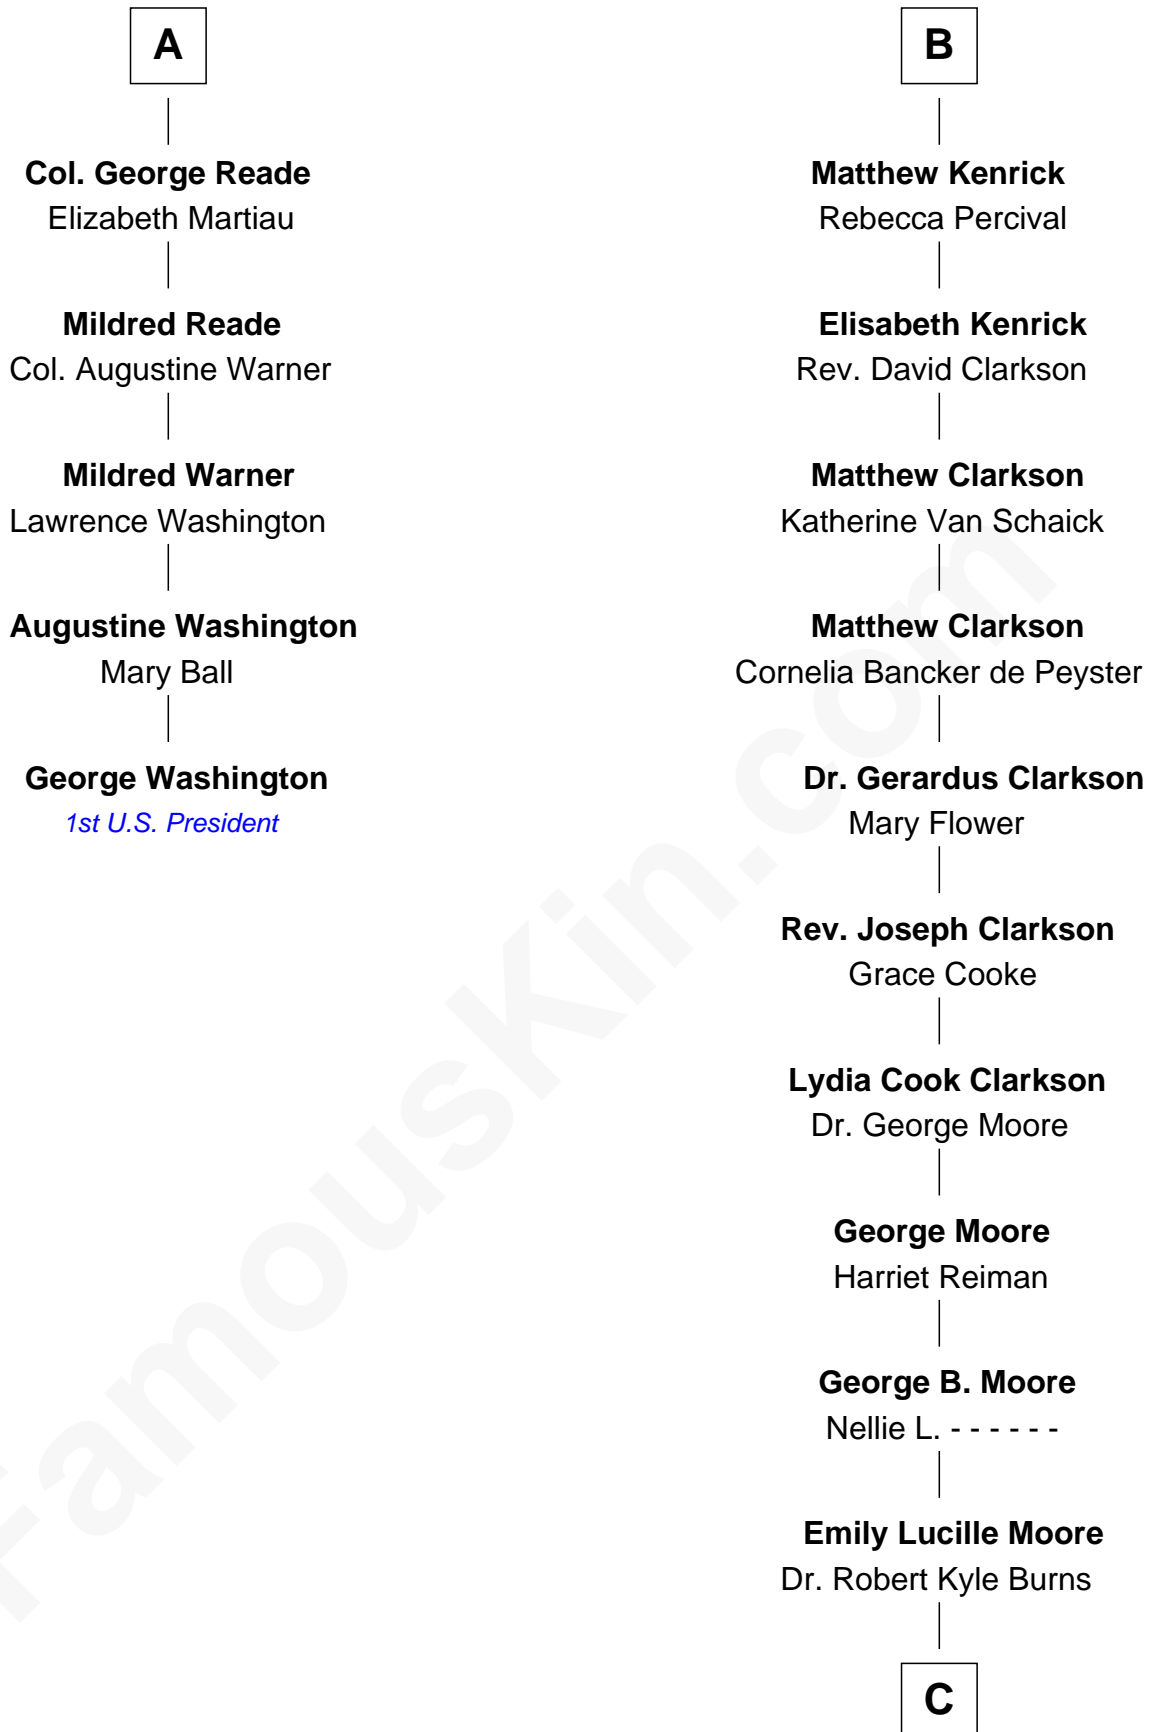

## Relationship Chart of

### George Washington

1st U.S. President

11th cousin 7 times removed of

**Ken Burns**  
Documentary Filmmaker

**C**

**Robert Kyle Burns**  
Lyla Smith Tupper

**Ken Burns**  
*Documentary Filmmaker*

FamousKin.com