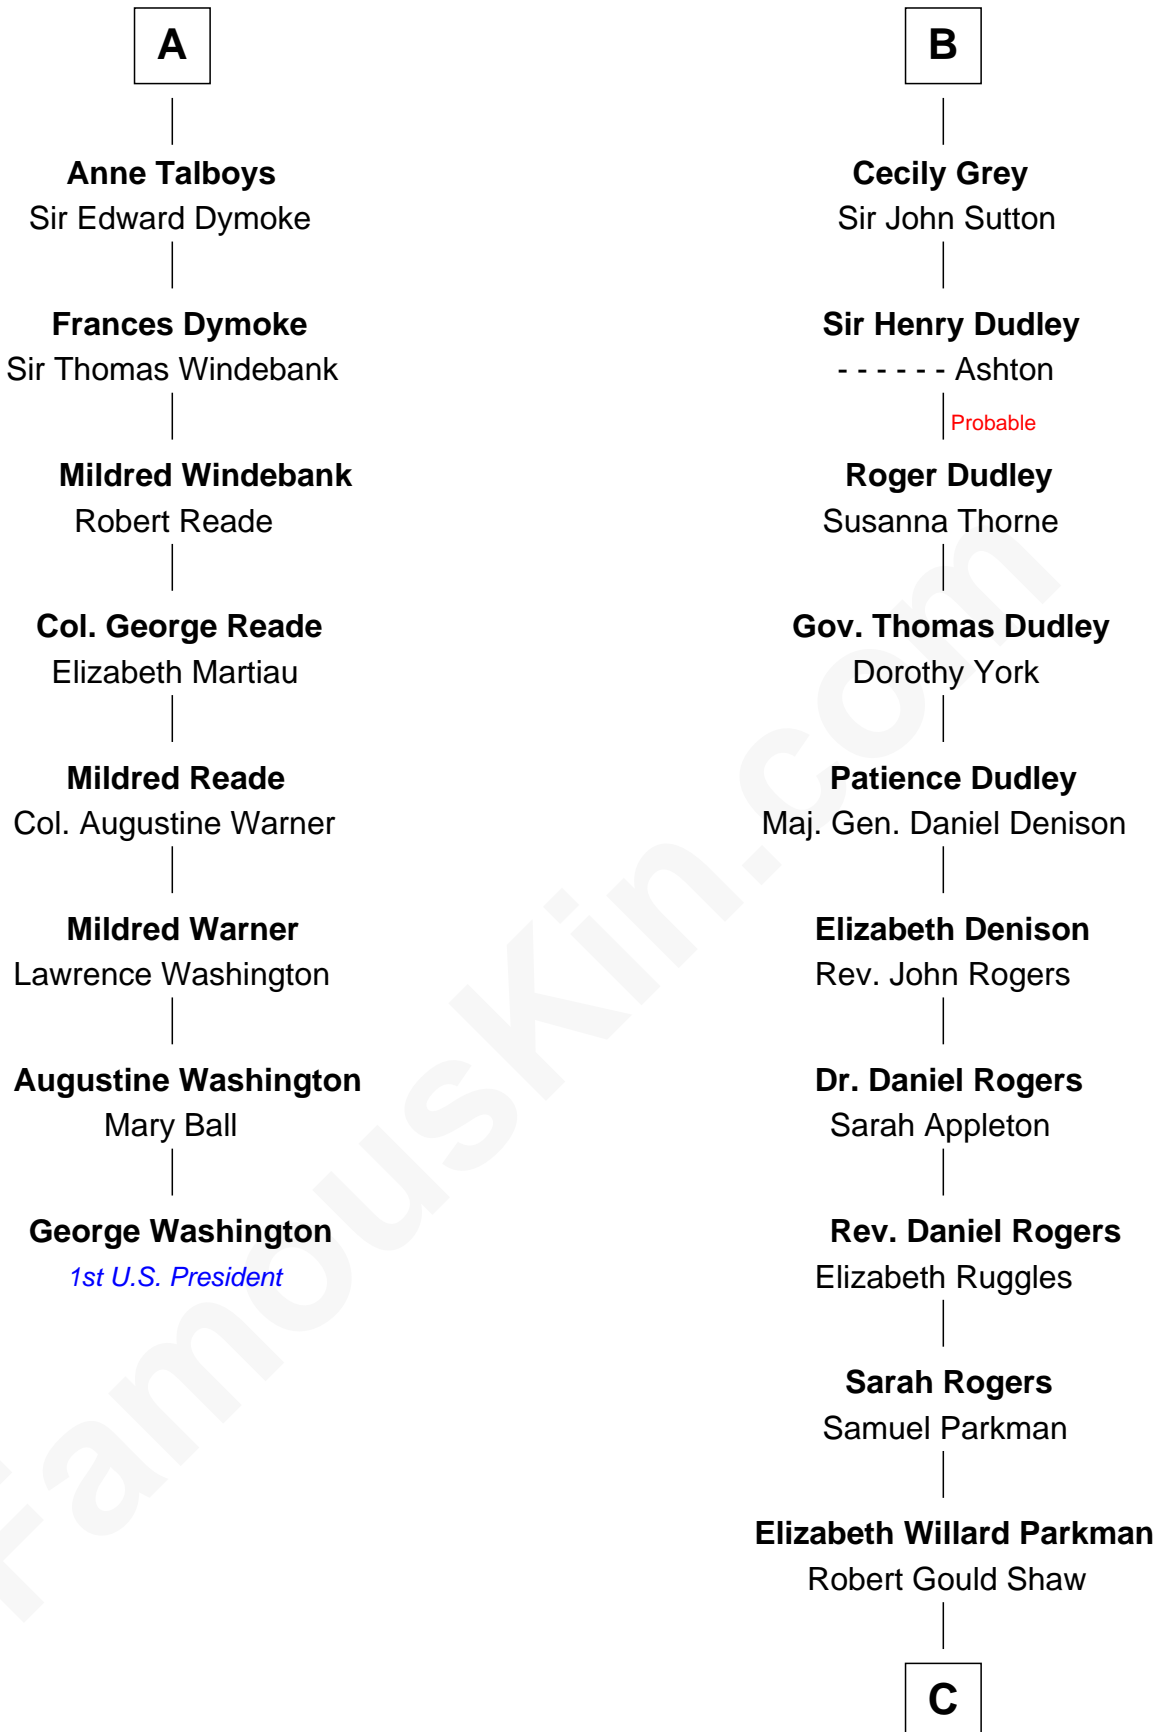

FamousKin.com

Relationship Chart of

George Washington

1st U.S. President

14th cousin 4 times removed of

Colonel Robert Gould Shaw

U.S. Civil War leader of film "Glory" fame

Sir William de Boteler

Ela Herdeburgh

C

Francis George Shaw

Sarah Blake Sturgis

Colonel Robert Gould Shaw

Main character in film "Glory"

FamousKin.com