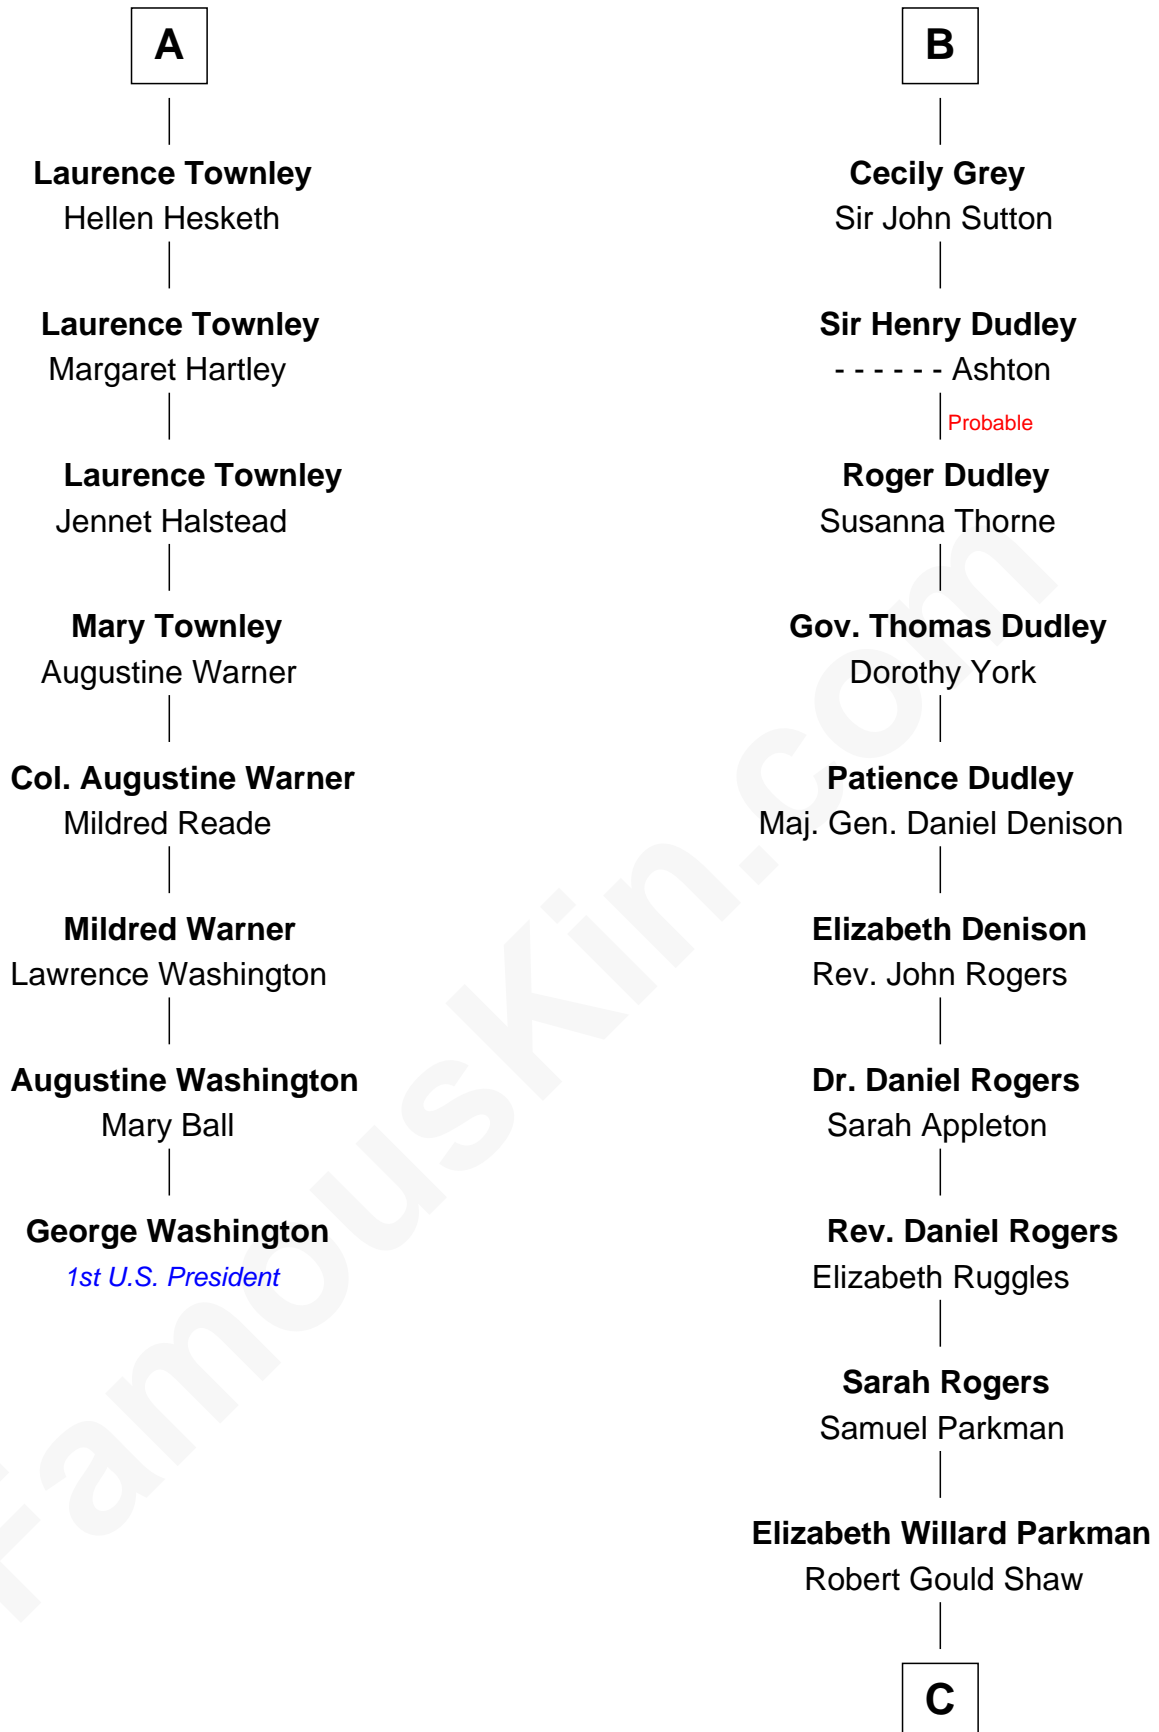

FamousKin.com
Relationship Chart of
George Washington
1st U.S. President

14th cousin 4 times removed of
Colonel Robert Gould Shaw
U.S. Civil War leader of film "Glory" fame

C

Francis George Shaw

Sarah Blake Sturgis

Colonel Robert Gould Shaw

Main character in film "Glory"

FamousKin.com