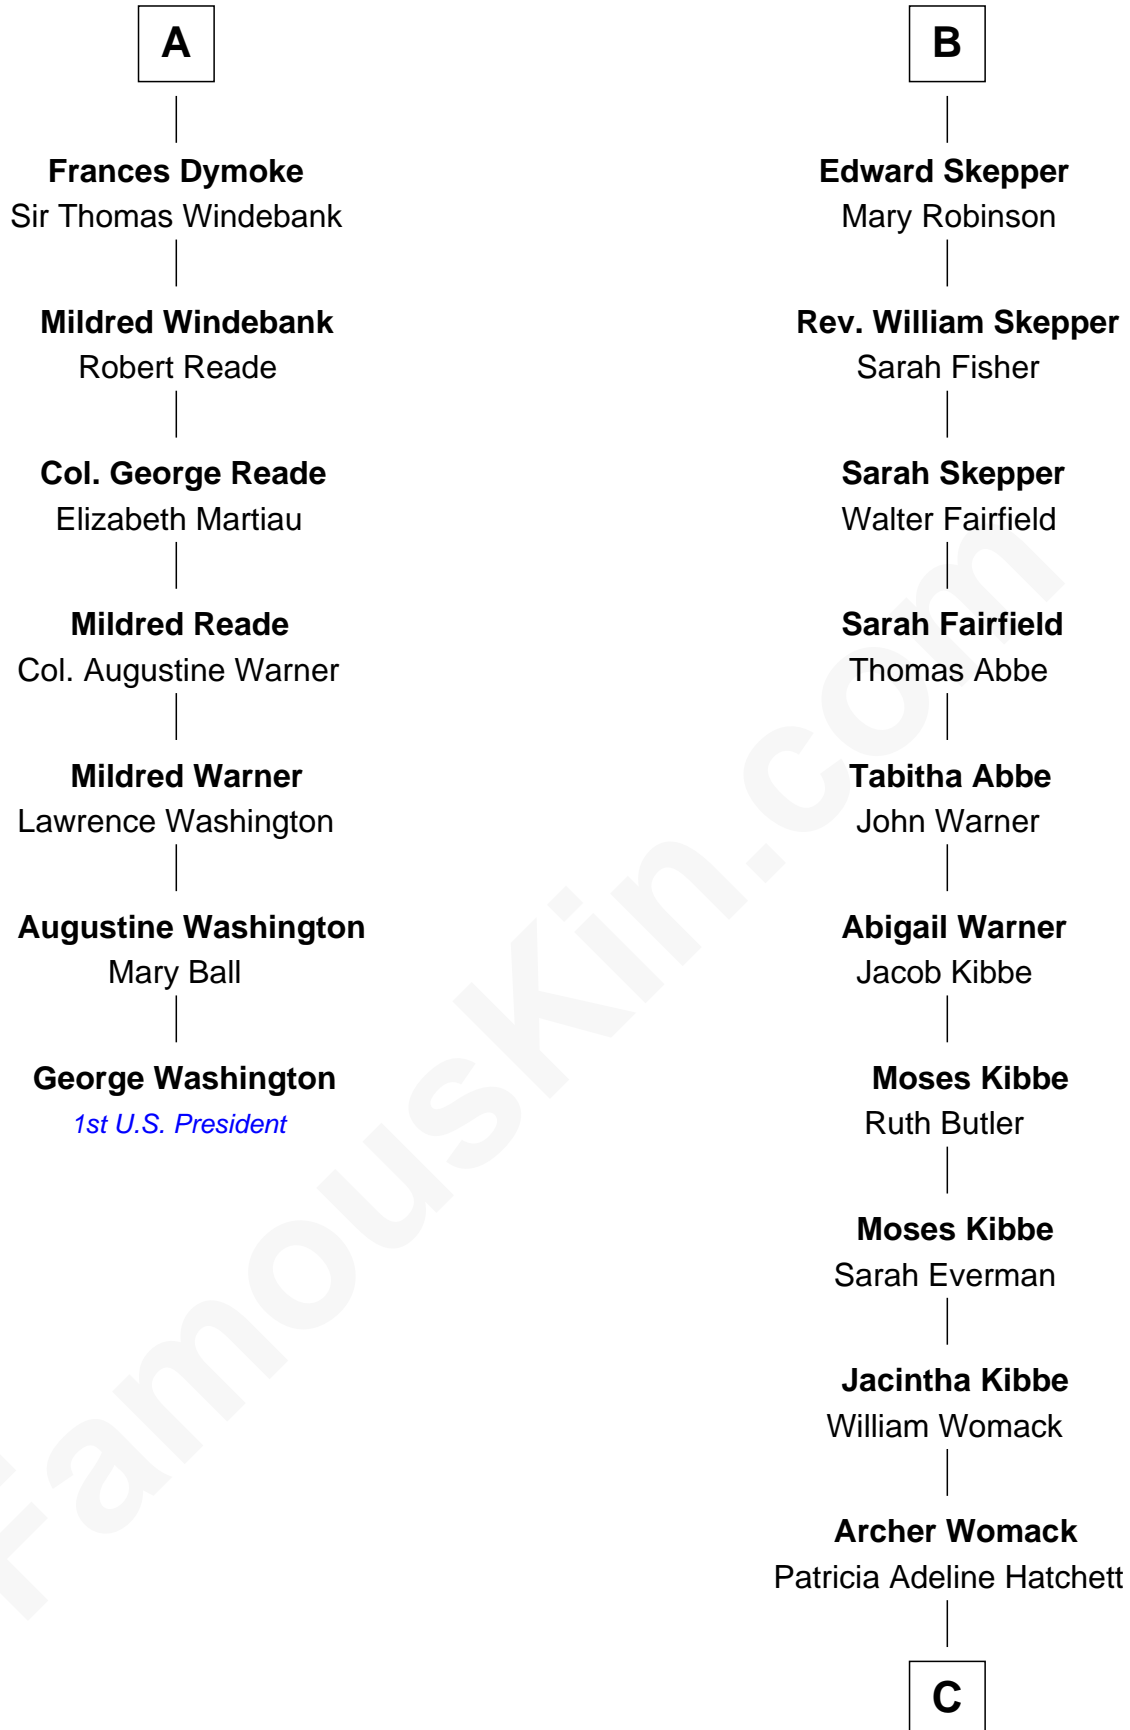

FamousKin.com
Relationship Chart of
George Washington
1st U.S. President

13th cousin 5 times removed of
Roy Rogers
Cowboy movie actor and singer

C

Mattie M. Womack

Andrew E. Slye

Roy Rogers

Cowboy movie actor and singer

FamousKin.com