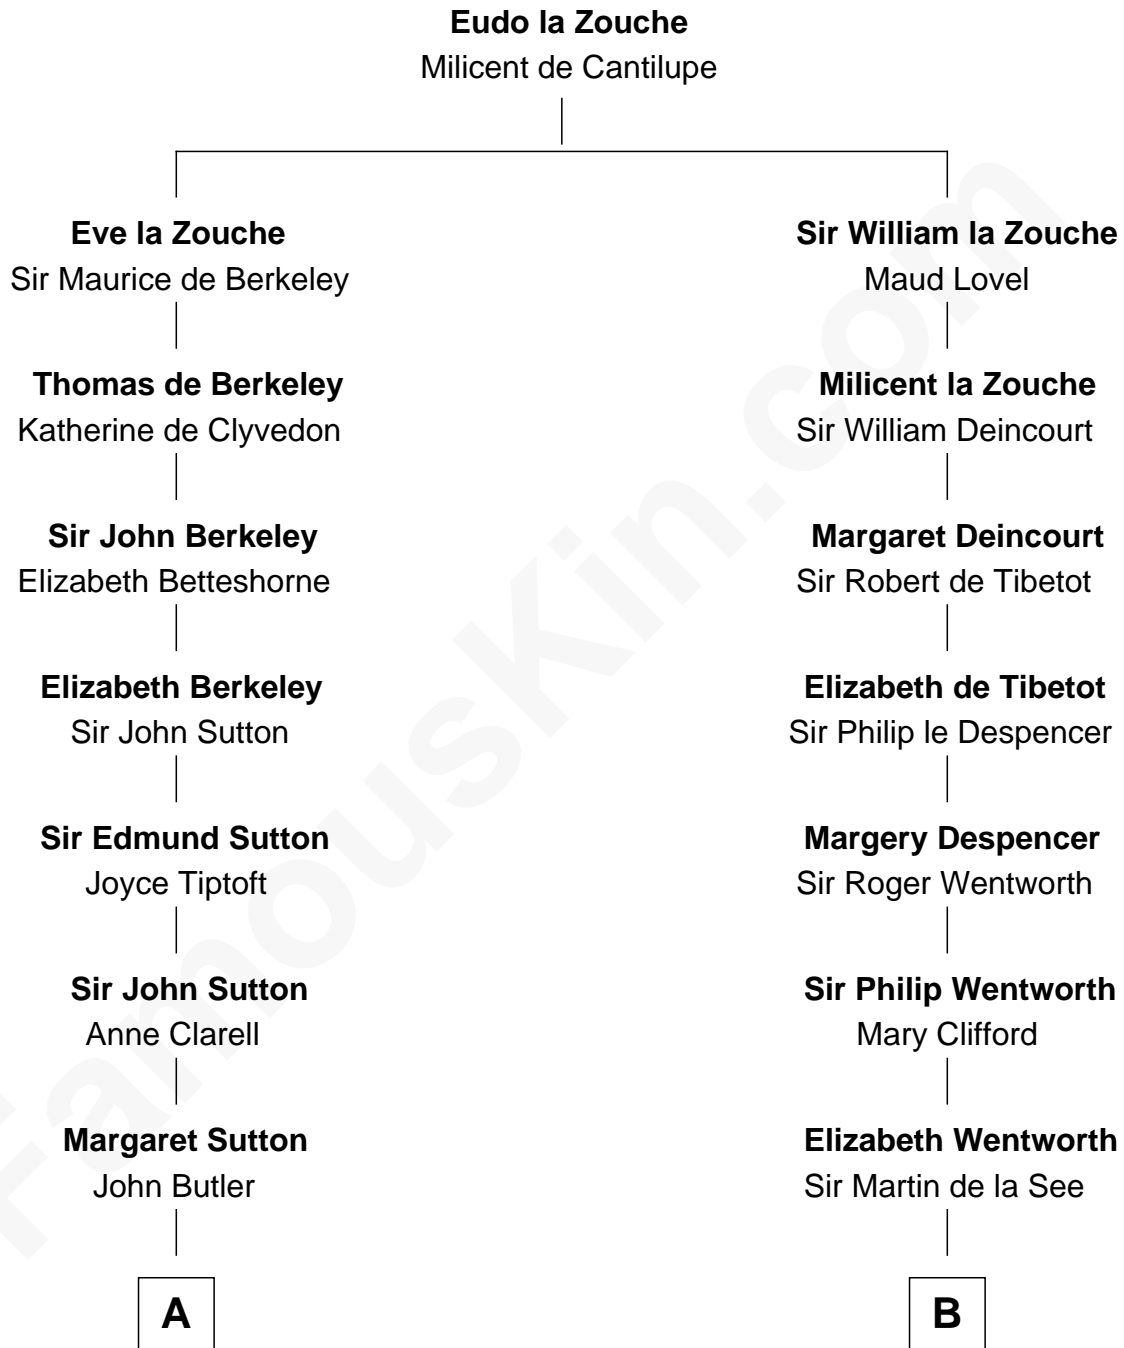

FamousKin.com
Relationship Chart of
George Washington
1st U.S. President

13th cousin 8 times removed of
Roy Rogers
Cowboy movie actor and singer

C

Moses Kibbe
Sarah Everman

Jacintha Kibbe
William Womack

Archer Womack
Patricia Adeline Hatchett