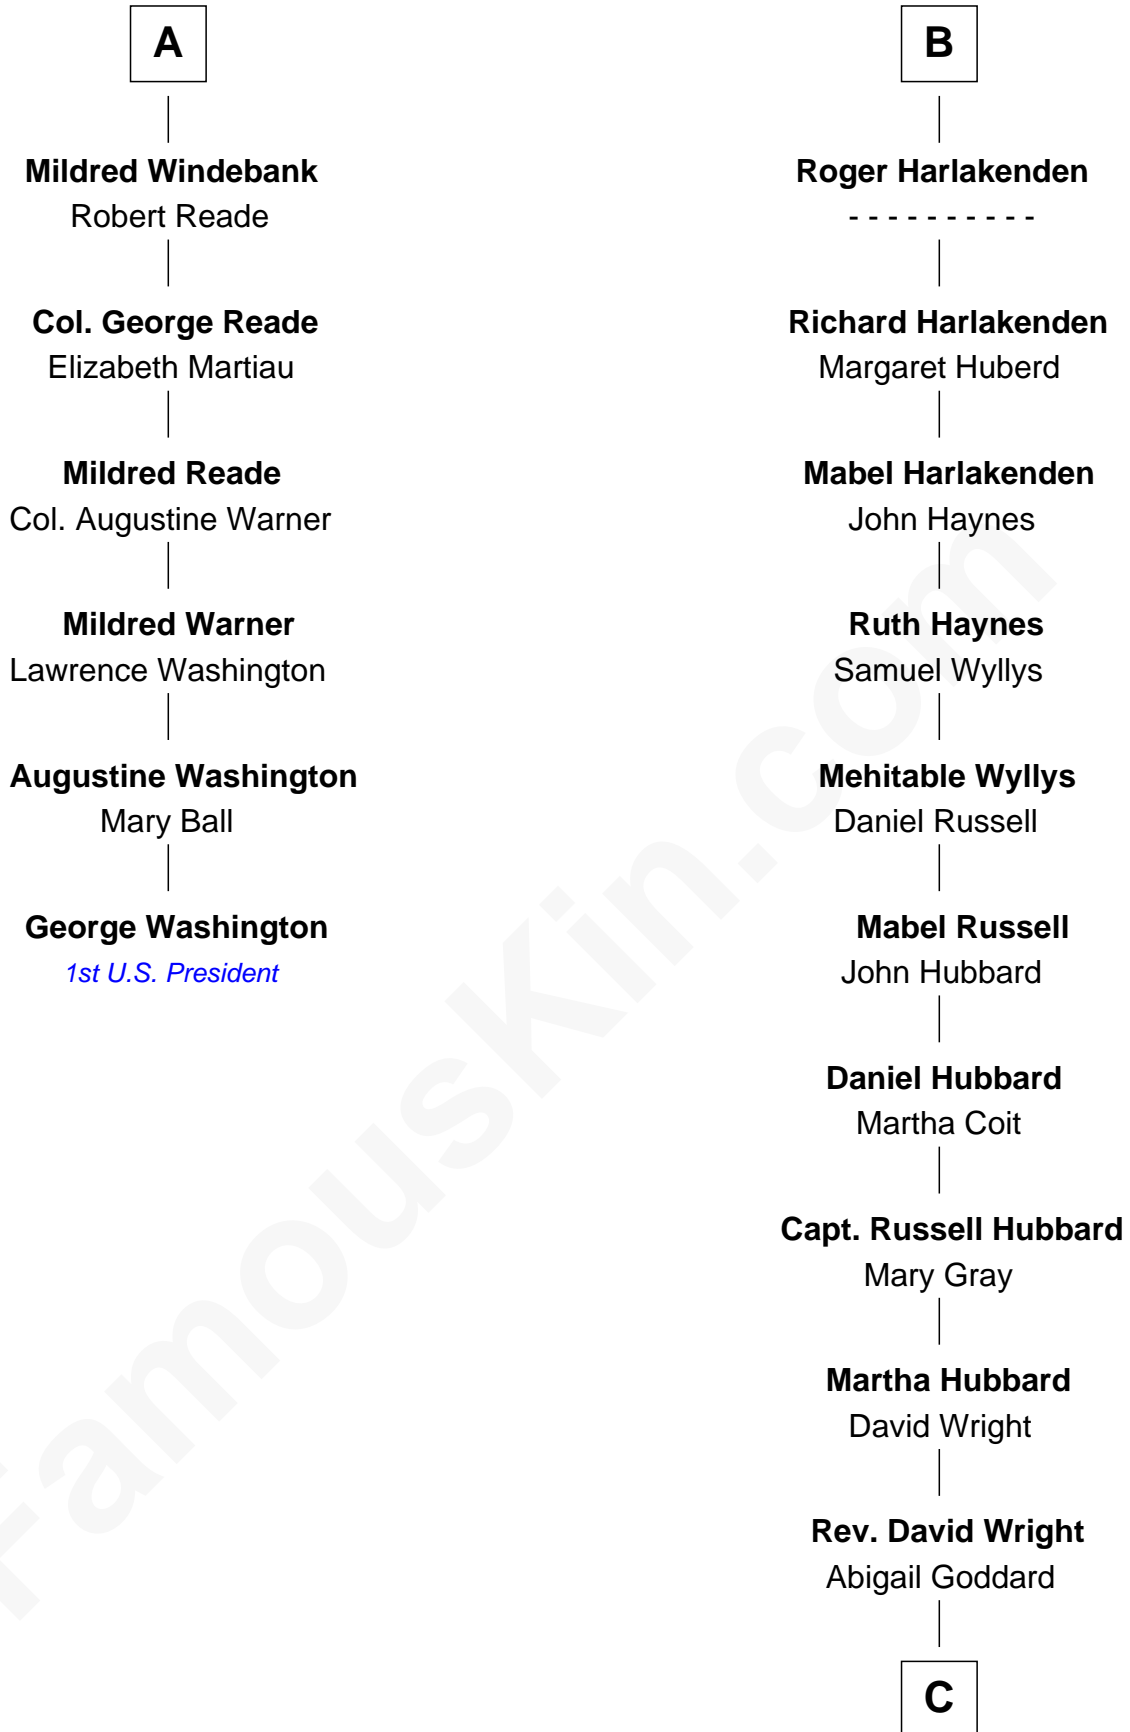

FamousKin.com

Relationship Chart of

George Washington

1st U.S. President

12th cousin 8 times removed of

Anne Baxter
Movie Actress

C

William Carey Wright

Anna Lloyd Jones

Frank Lloyd Wright

Catherine L. Tobin

Catherine Dorothy Wright

Kenneth Stuart Baxter

Anne Baxter

Movie Actress

FamousKin.com