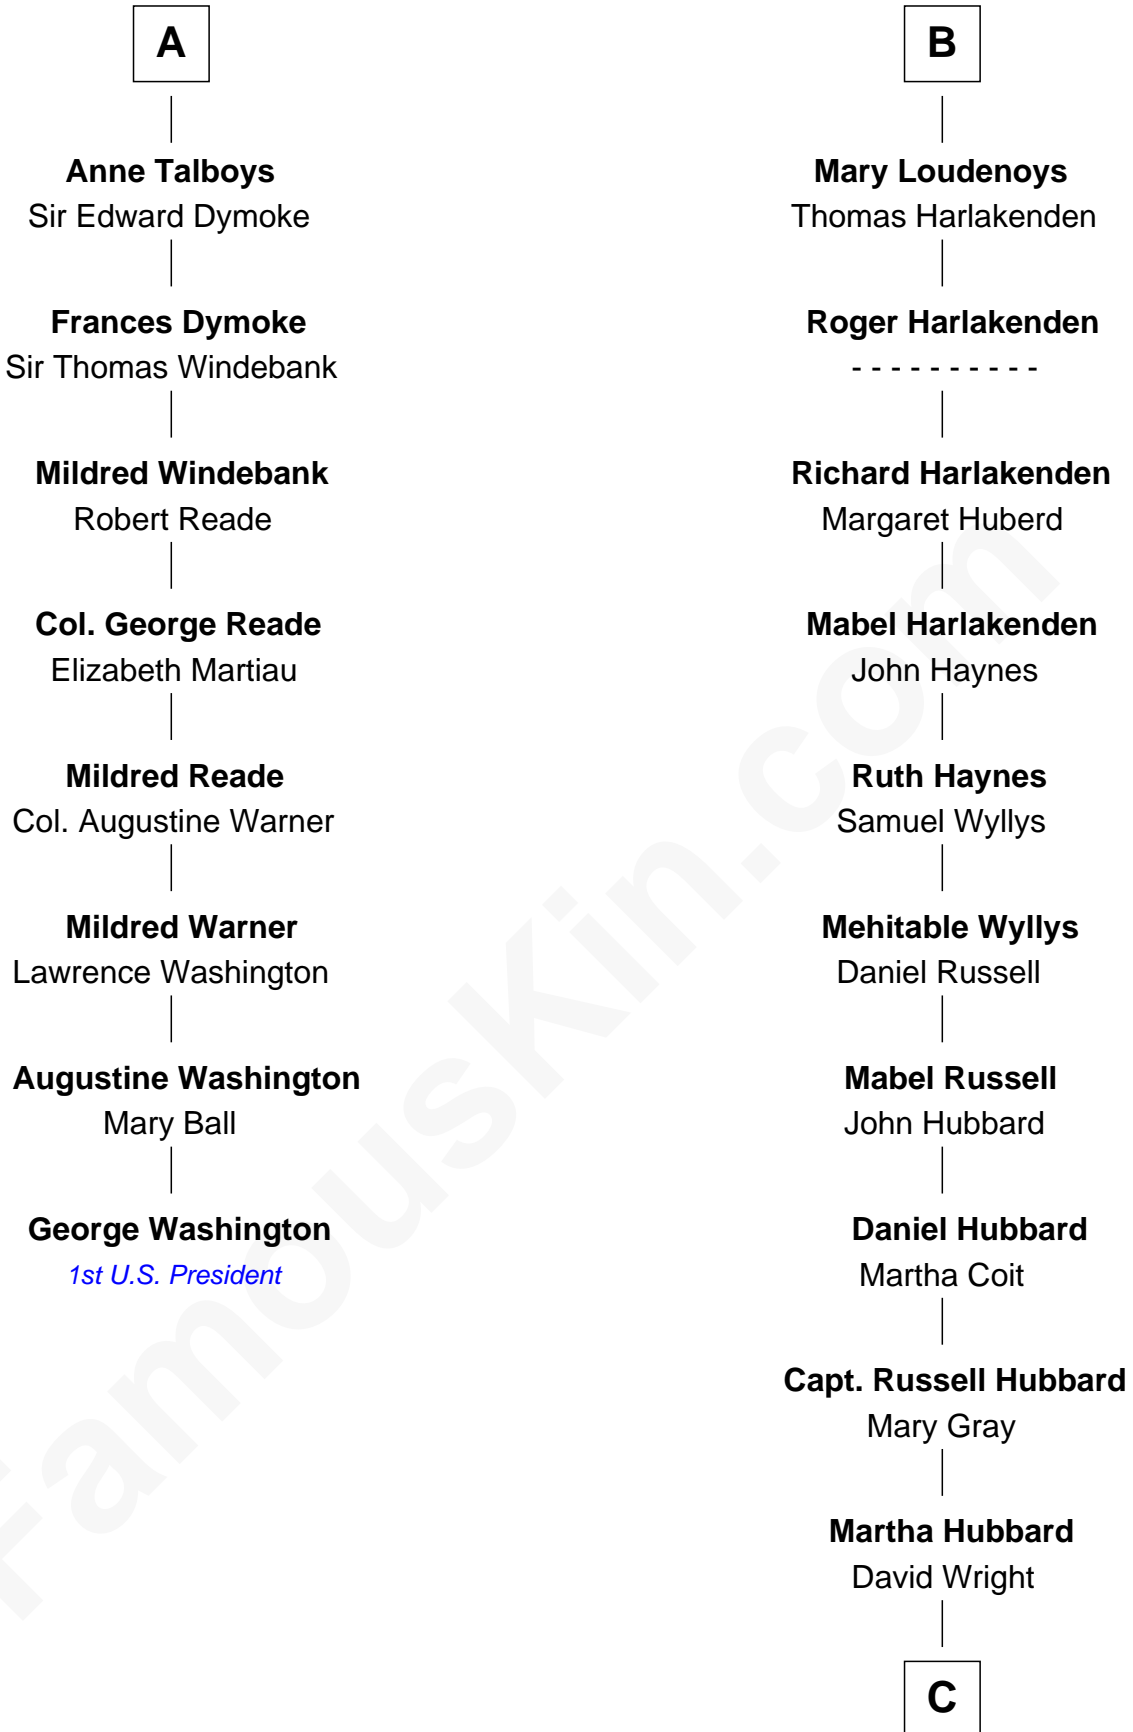

FamousKin.com

Relationship Chart of

George Washington

1st U.S. President

14th cousin 7 times removed of

Anne Baxter
Movie Actress

C

Rev. David Wright

Abigail Goddard

William Carey Wright

Anna Lloyd Jones

Frank Lloyd Wright

Catherine L. Tobin

Catherine Dorothy Wright

Kenneth Stuart Baxter

Anne Baxter