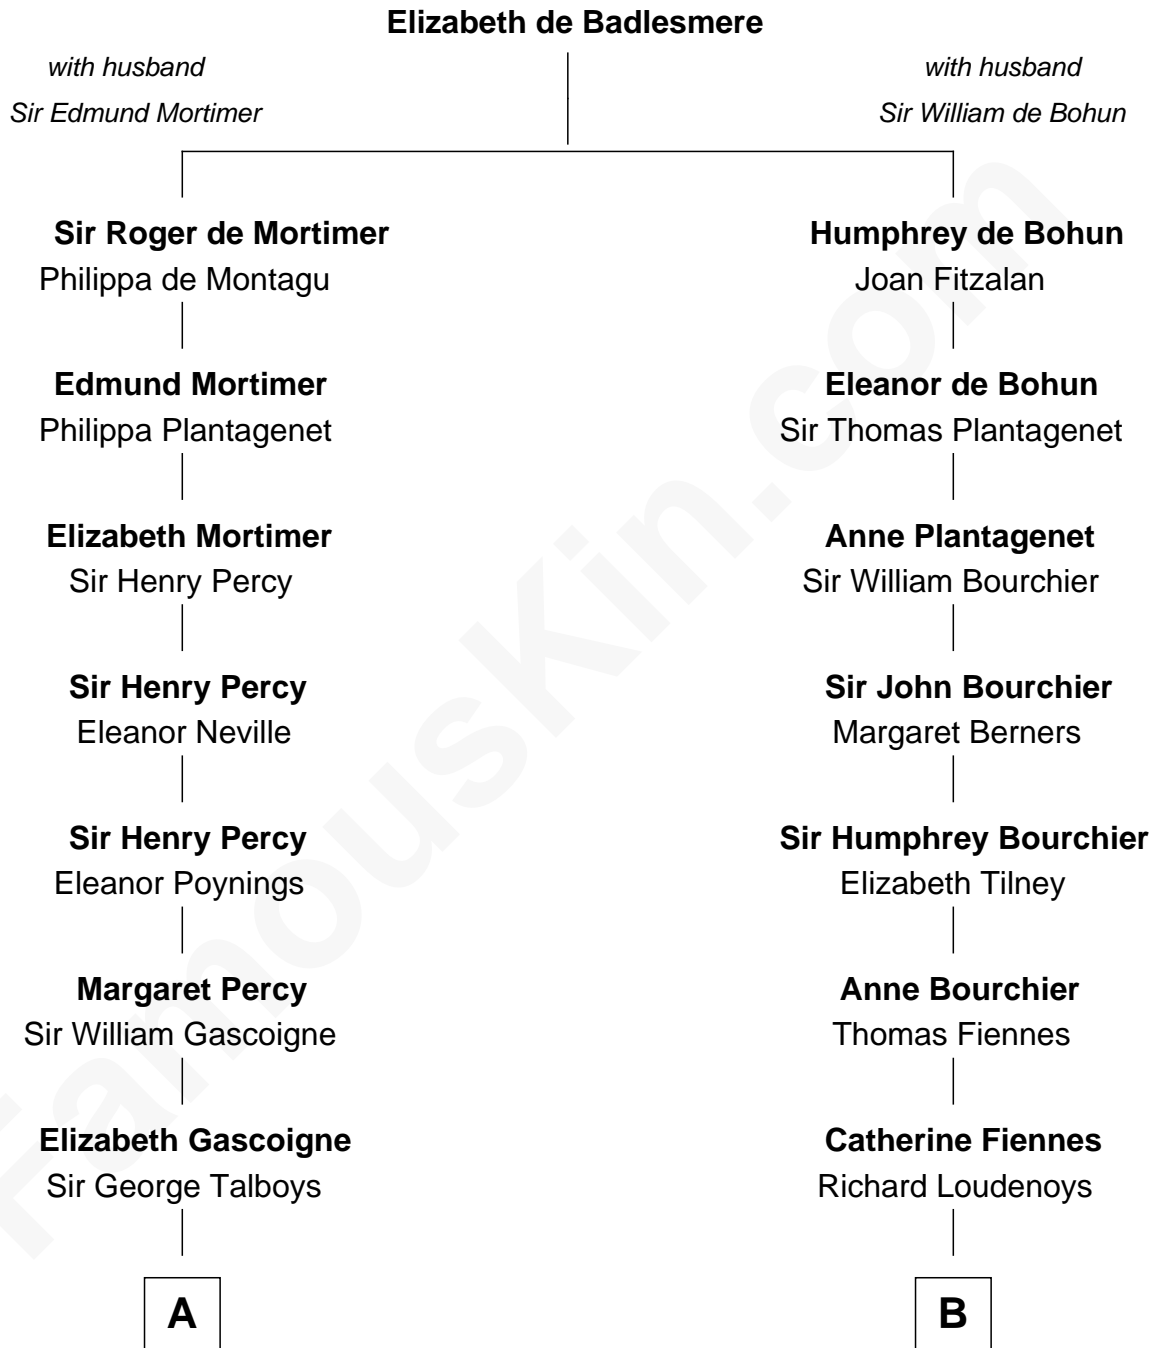

FamousKin.com

Relationship Chart of

George Washington

1st U.S. President

14th cousin 7 times removed of

Anne Baxter
Movie Actress

C

Rev. David Wright

Abigail Goddard

William Carey Wright

Anna Lloyd Jones

Frank Lloyd Wright

Catherine L. Tobin

Catherine Dorothy Wright

Kenneth Stuart Baxter

Anne Baxter