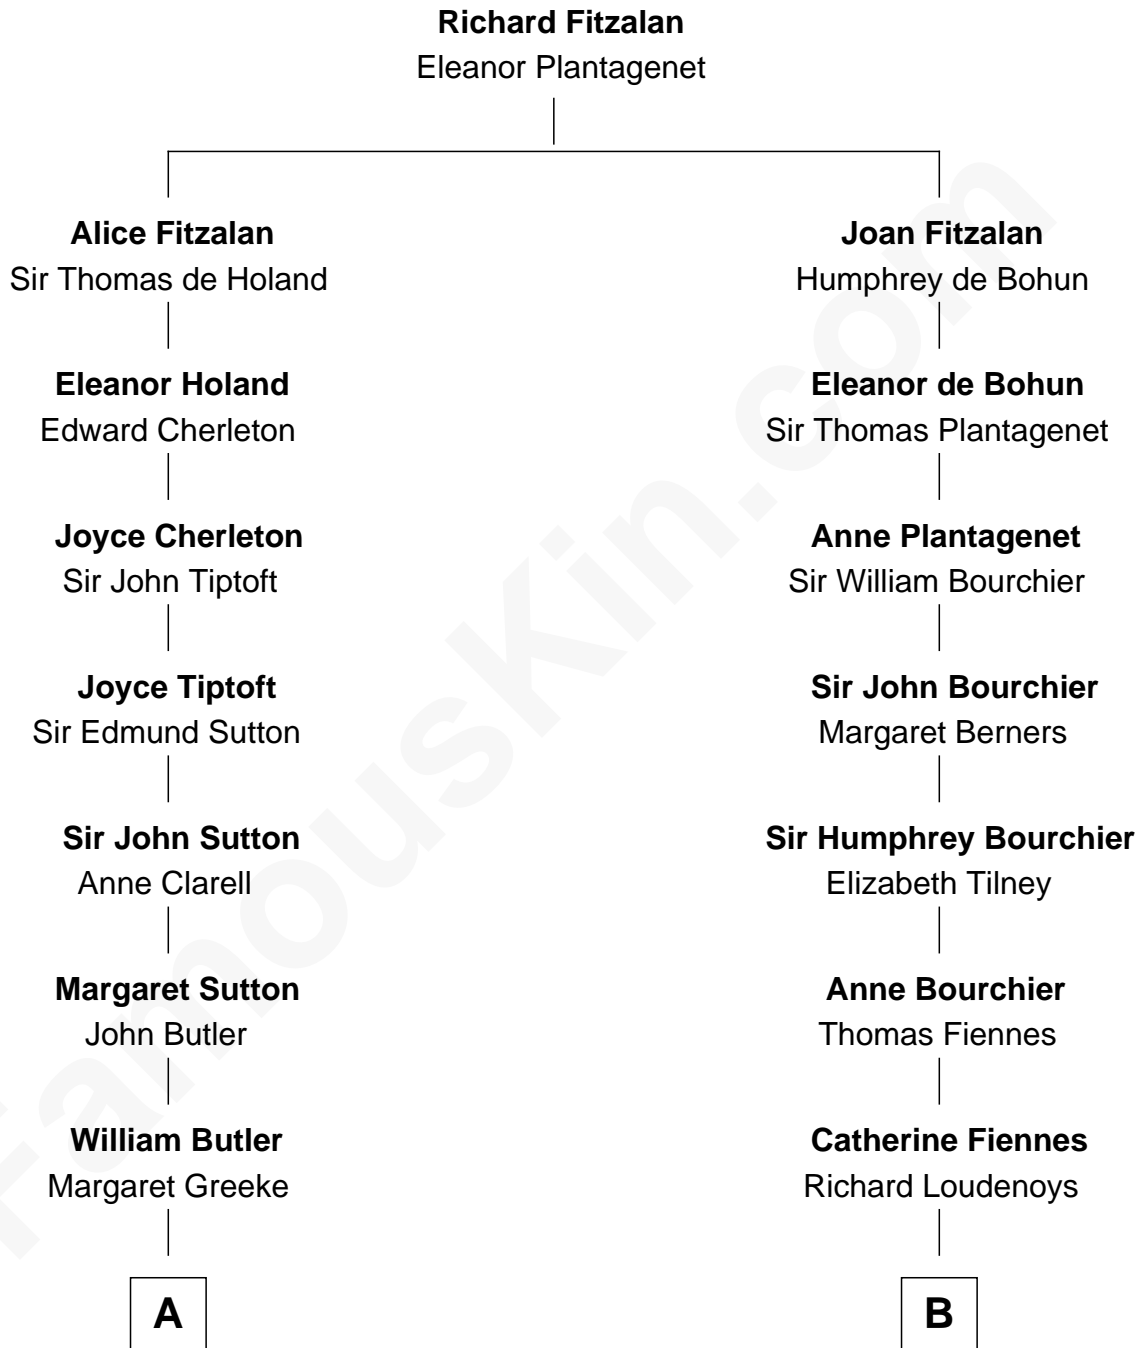

FamousKin.com

Relationship Chart of

George Washington

1st U.S. President

12th cousin 9 times removed of

Anne Baxter
Movie Actress

C

Rev. David Wright

Abigail Goddard

William Carey Wright

Anna Lloyd Jones

Frank Lloyd Wright

Catherine L. Tobin

Catherine Dorothy Wright

Kenneth Stuart Baxter

Anne Baxter