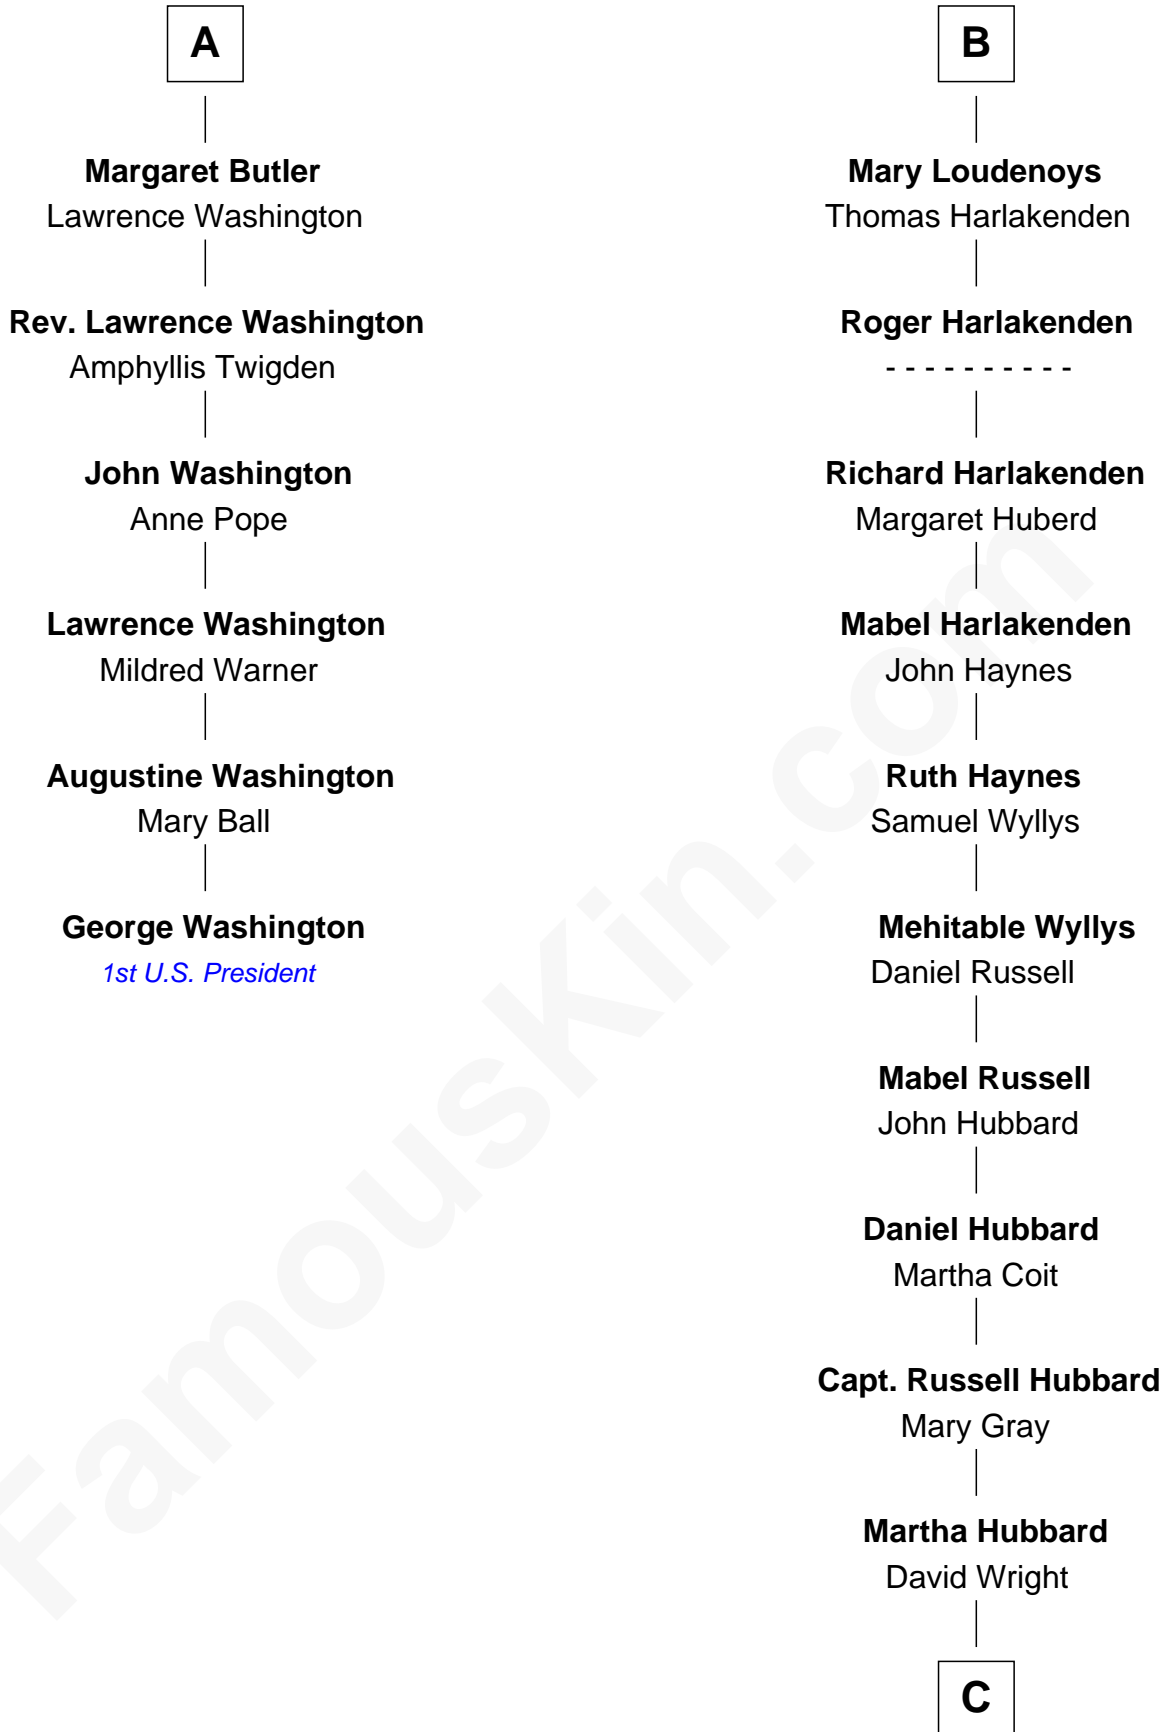

FamousKin.com

Relationship Chart of

George Washington

1st U.S. President

12th cousin 9 times removed of

Anne Baxter
Movie Actress

C

Rev. David Wright

Abigail Goddard

William Carey Wright

Anna Lloyd Jones

Frank Lloyd Wright

Catherine L. Tobin

Catherine Dorothy Wright

Kenneth Stuart Baxter

Anne Baxter