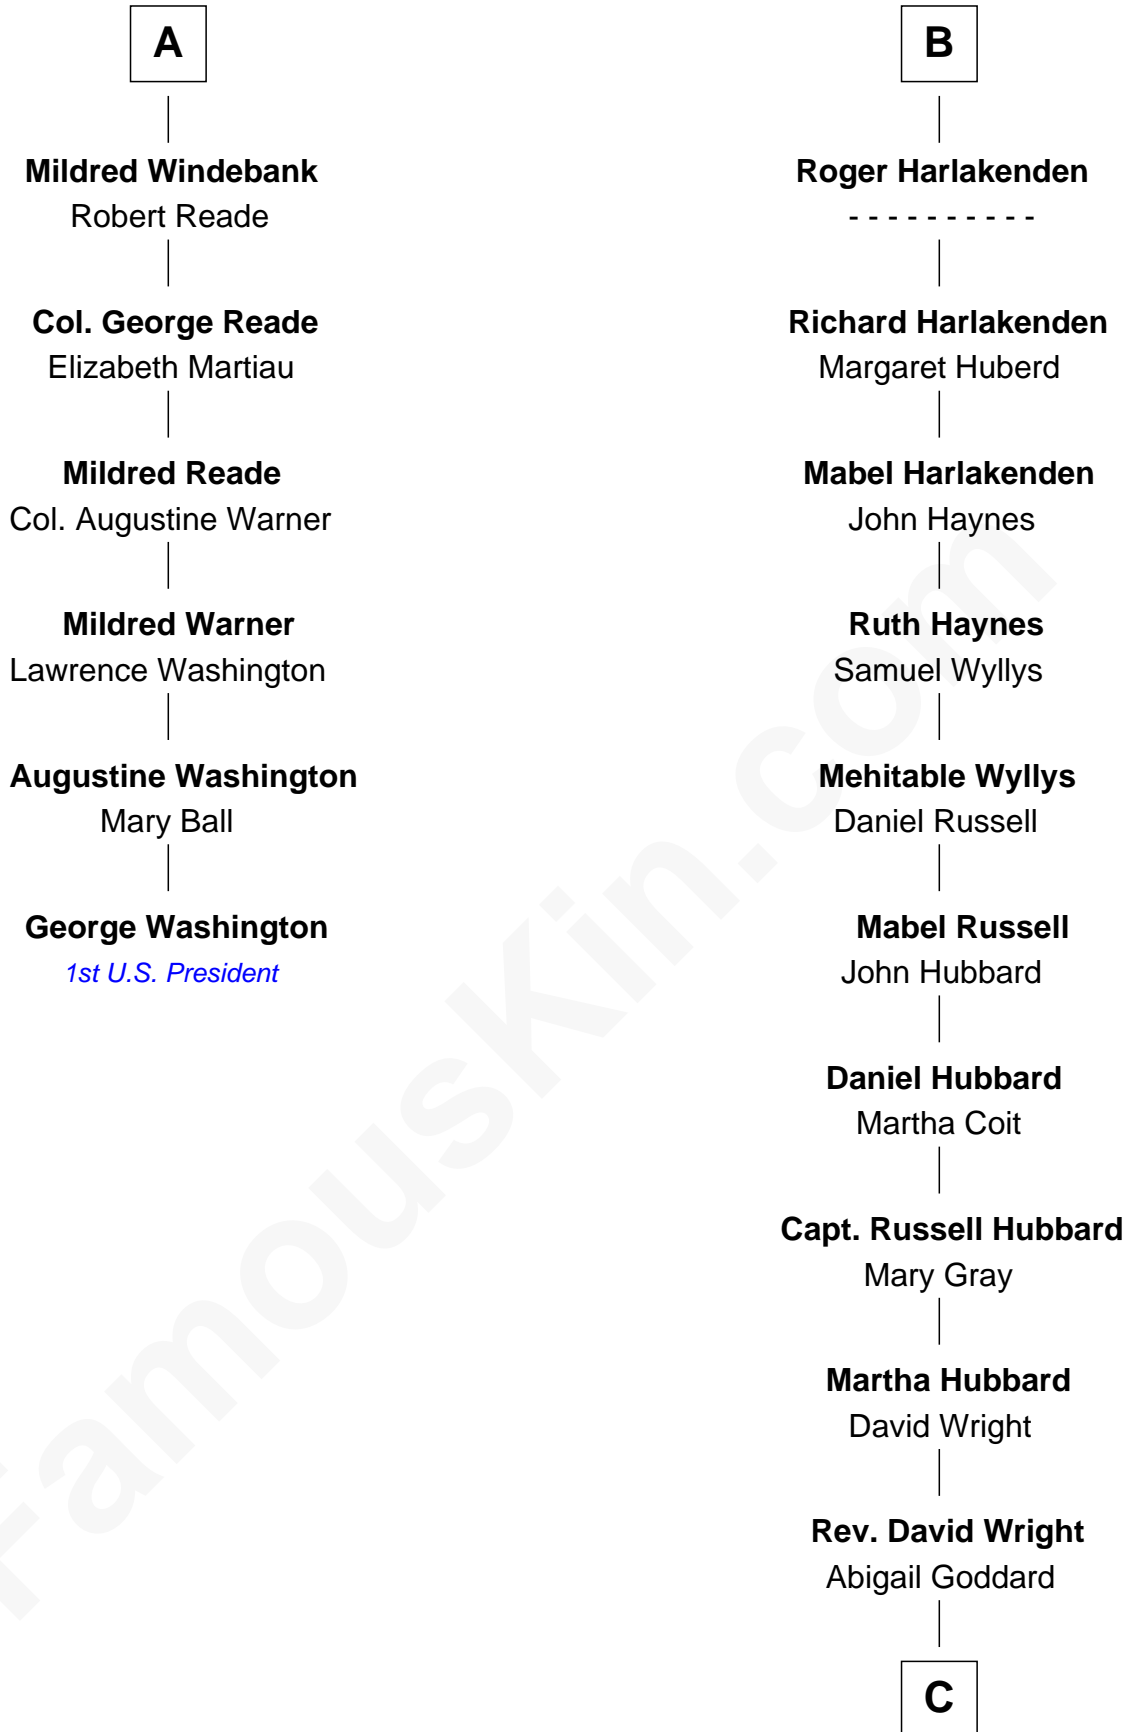

## Relationship Chart of

### George Washington

1st U.S. President

12th cousin 8 times removed of

**Anne Baxter**  
Movie Actress

**C**

**William Carey Wright**

Anna Lloyd Jones

**Frank Lloyd Wright**

Catherine L. Tobin

**Catherine Dorothy Wright**

Kenneth Stuart Baxter

**Anne Baxter**

*Movie Actress*

FamousKin.com