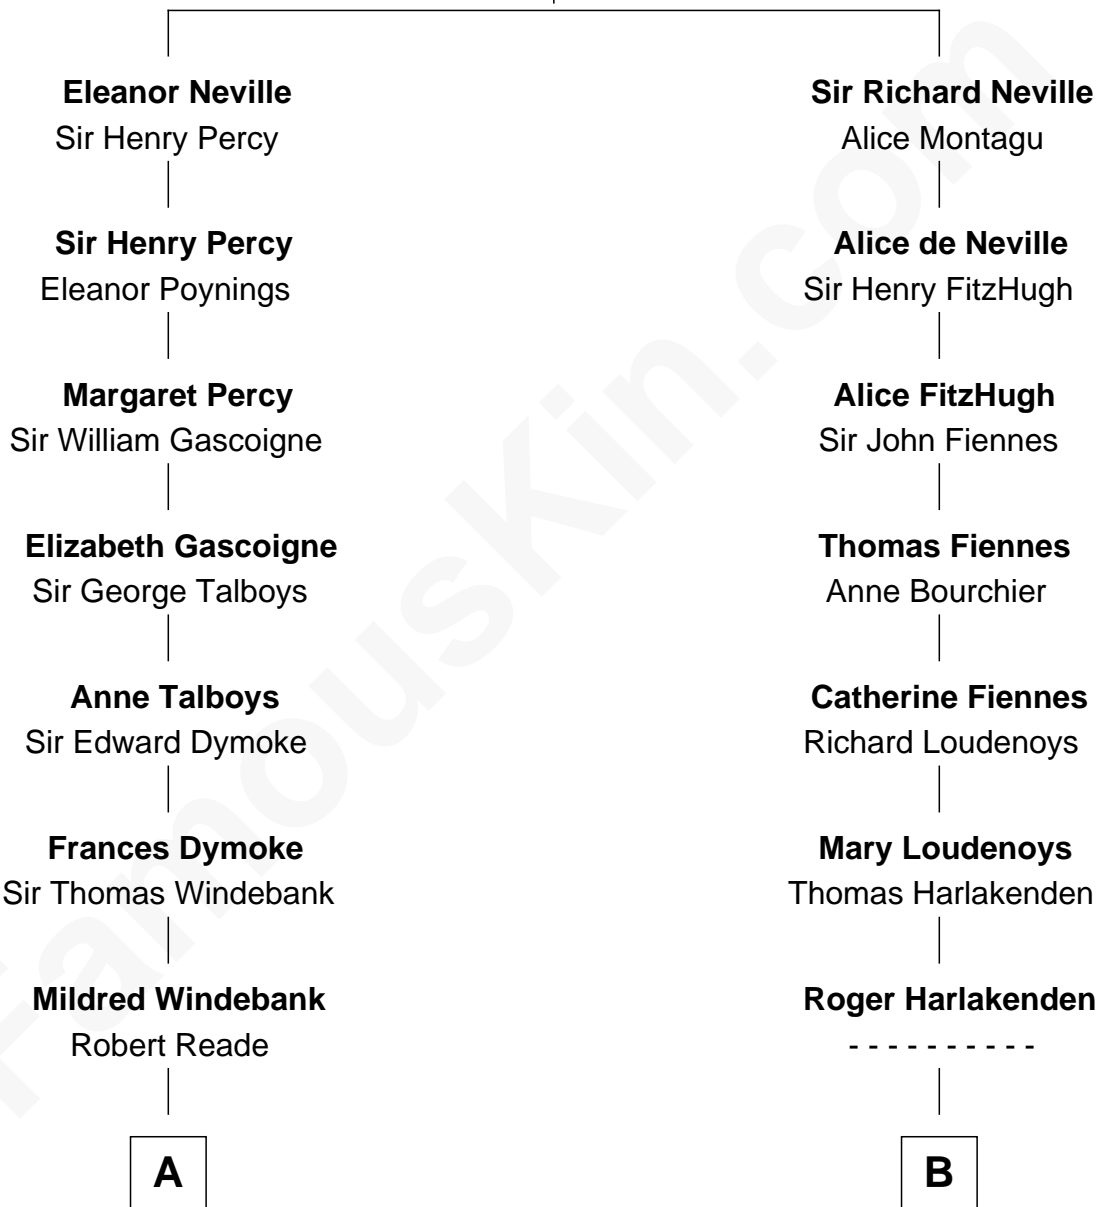

FamousKin.com

Relationship Chart of

George Washington

1st U.S. President

11th cousin 8 times removed of

Anne Baxter
Movie Actress

Sir Ralph Neville
Joan Beaufort

C

Frank Lloyd Wright

Catherine L. Tobin

Catherine Dorothy Wright

Kenneth Stuart Baxter

Anne Baxter

Movie Actress

FamousKin.com