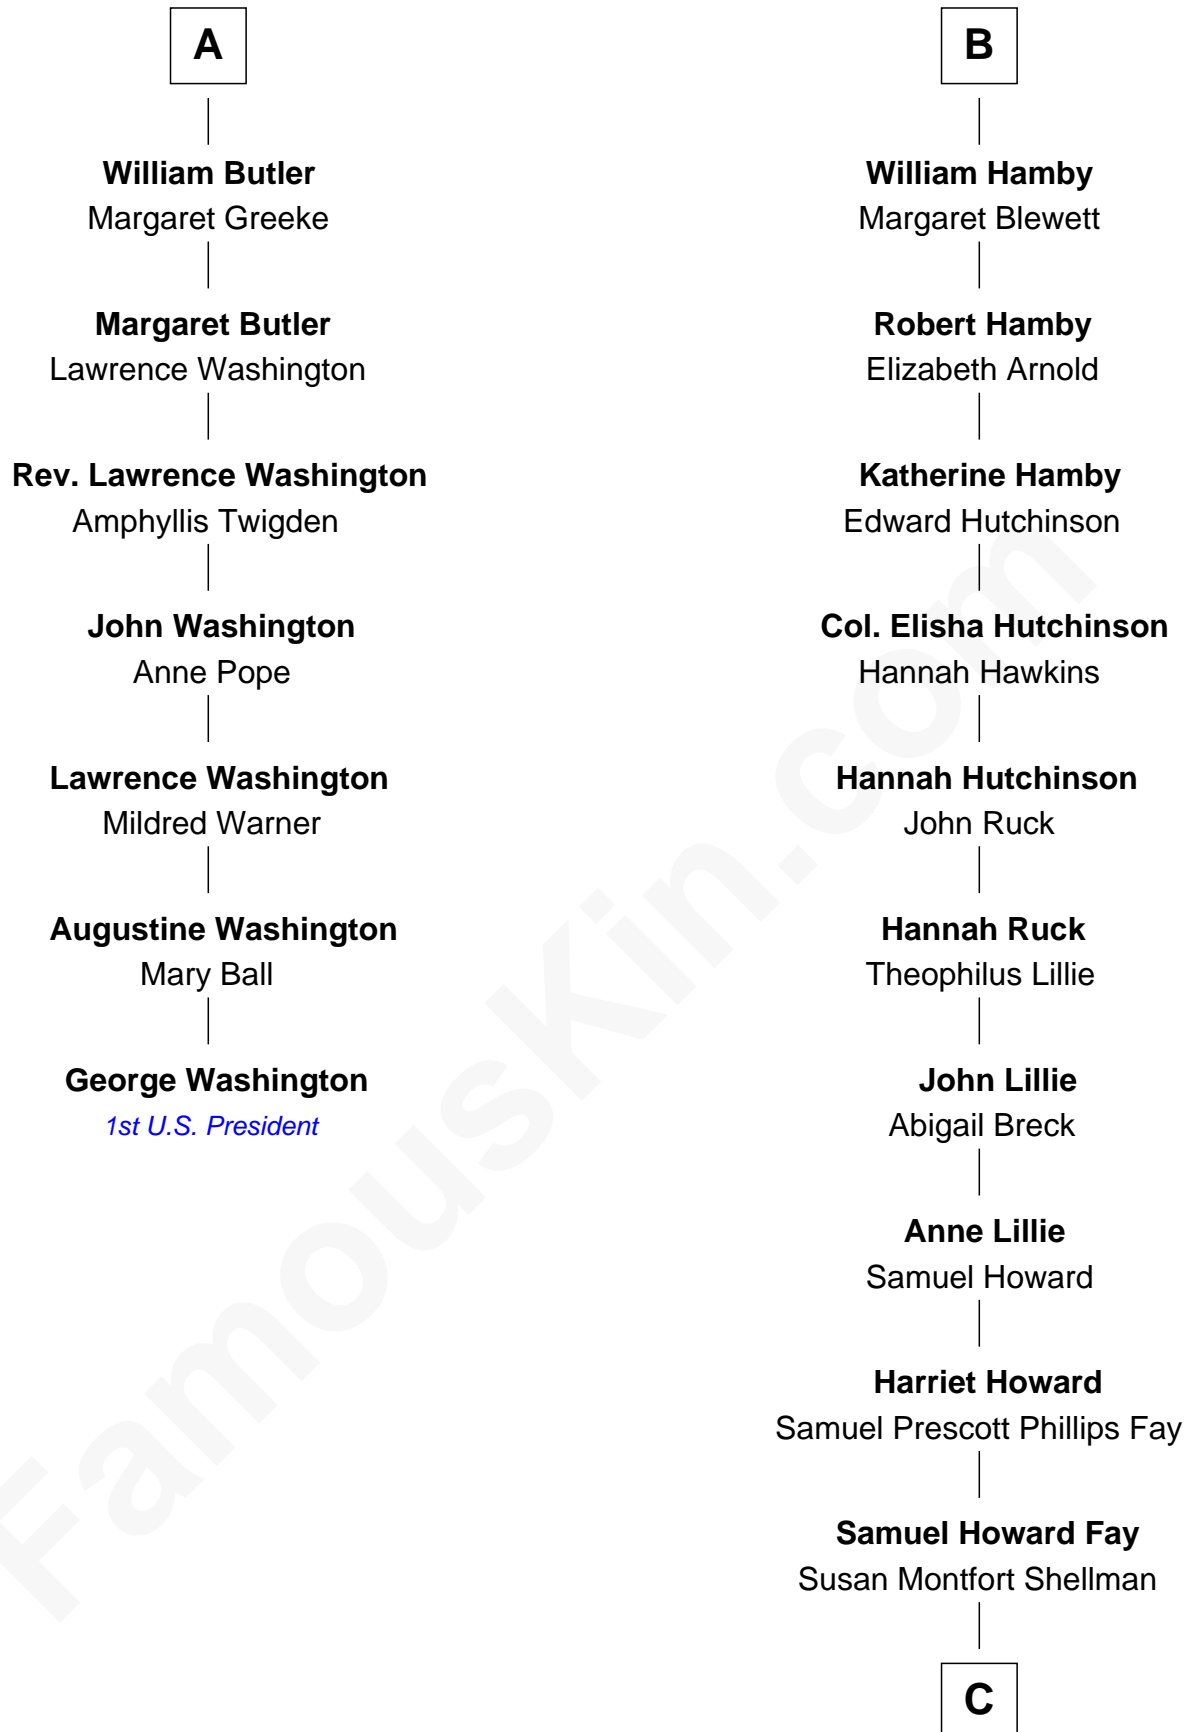

**FamousKin.com**  
**Relationship Chart of**  
**George Washington**  
*1st U.S. President*

13th cousin 7 times removed of  
**George H. W. Bush**  
*41st U.S. President*

**Sir Philip le Despencer**  
 Joan de Cobham

**C**

**Harriet Eleanor Fay**  
Rev. James Smith Bush

**Samuel Prescott Bush**  
Flora Sheldon

**Prescott Sheldon Bush**  
Dorothy Wear Walker

**George H. W. Bush**  
*41st U.S. President*

FamousKin.com