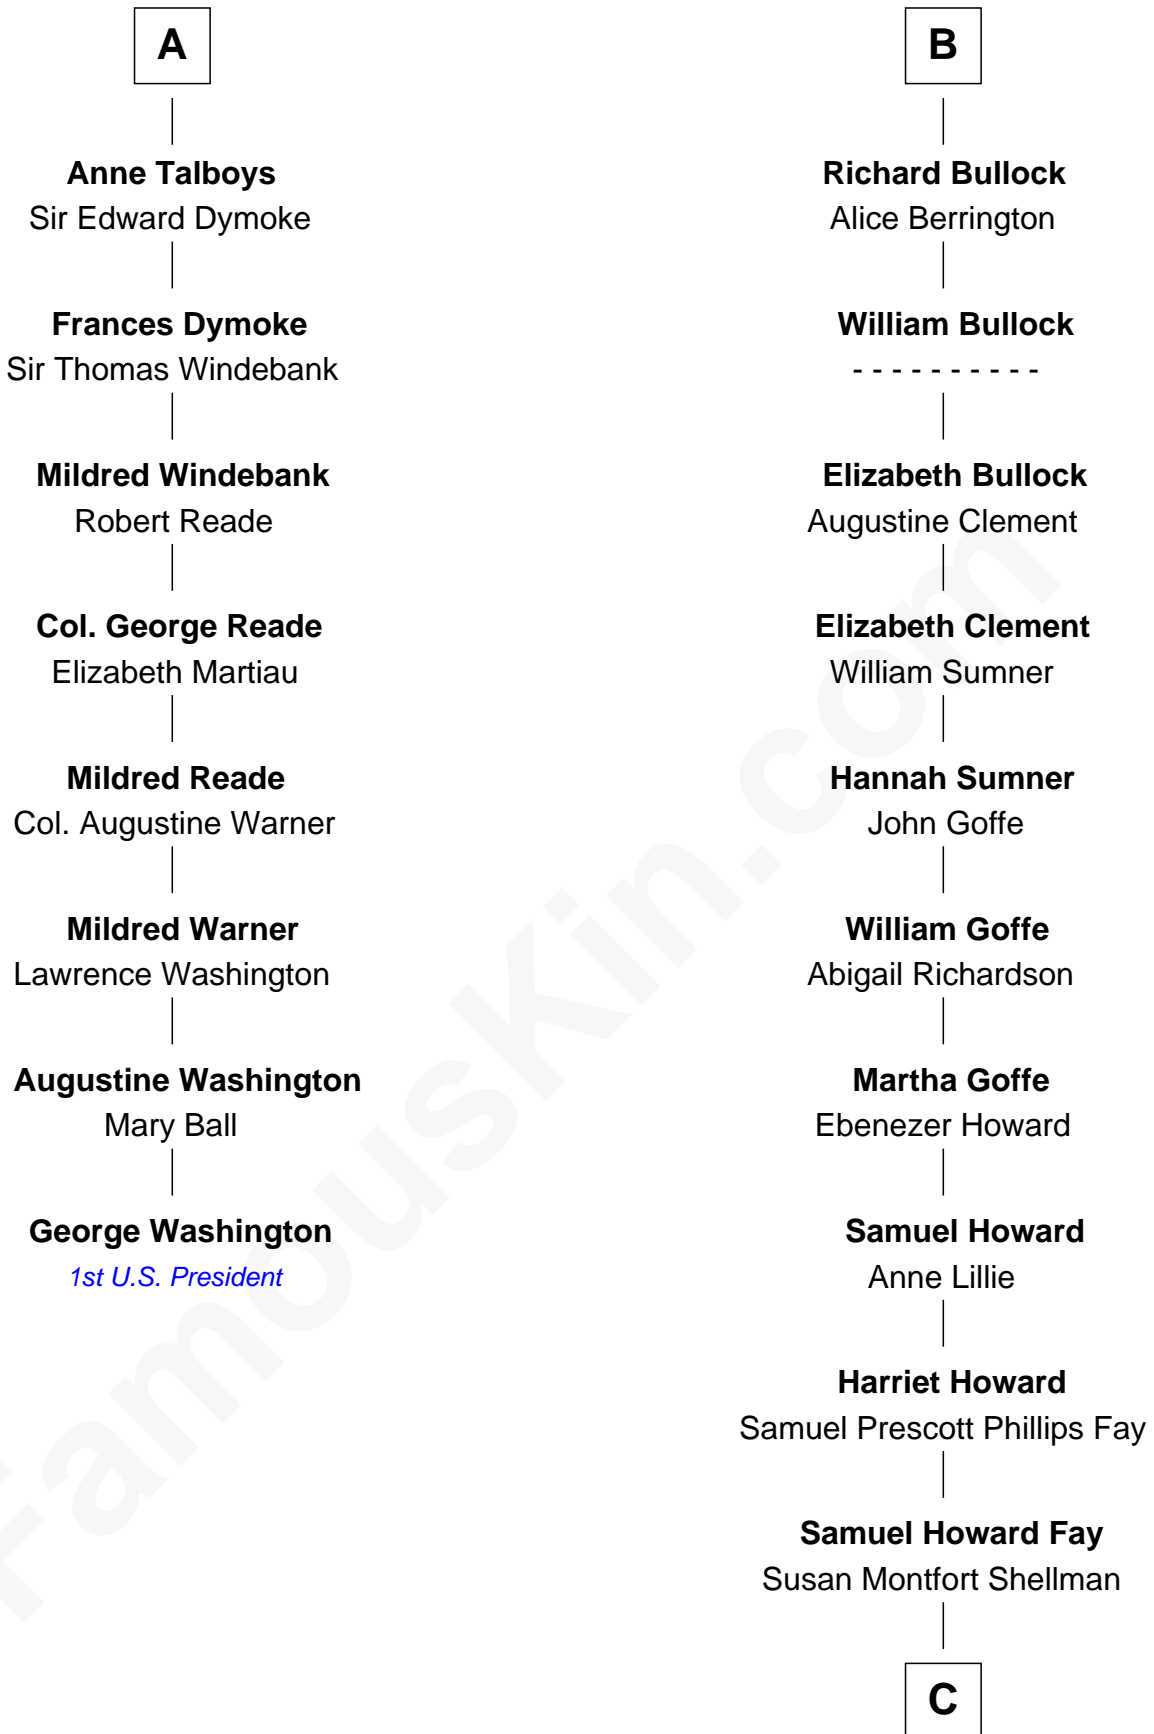

FamousKin.com
Relationship Chart of
George Washington
1st U.S. President

14th cousin 6 times removed of

George H. W. Bush
41st U.S. President

William de Montagu
 Katherine de Grandison

C

Harriet Eleanor Fay
Rev. James Smith Bush

Samuel Prescott Bush
Flora Sheldon

Prescott Sheldon Bush
Dorothy Wear Walker

George H. W. Bush
41st U.S. President

FamousKin.com