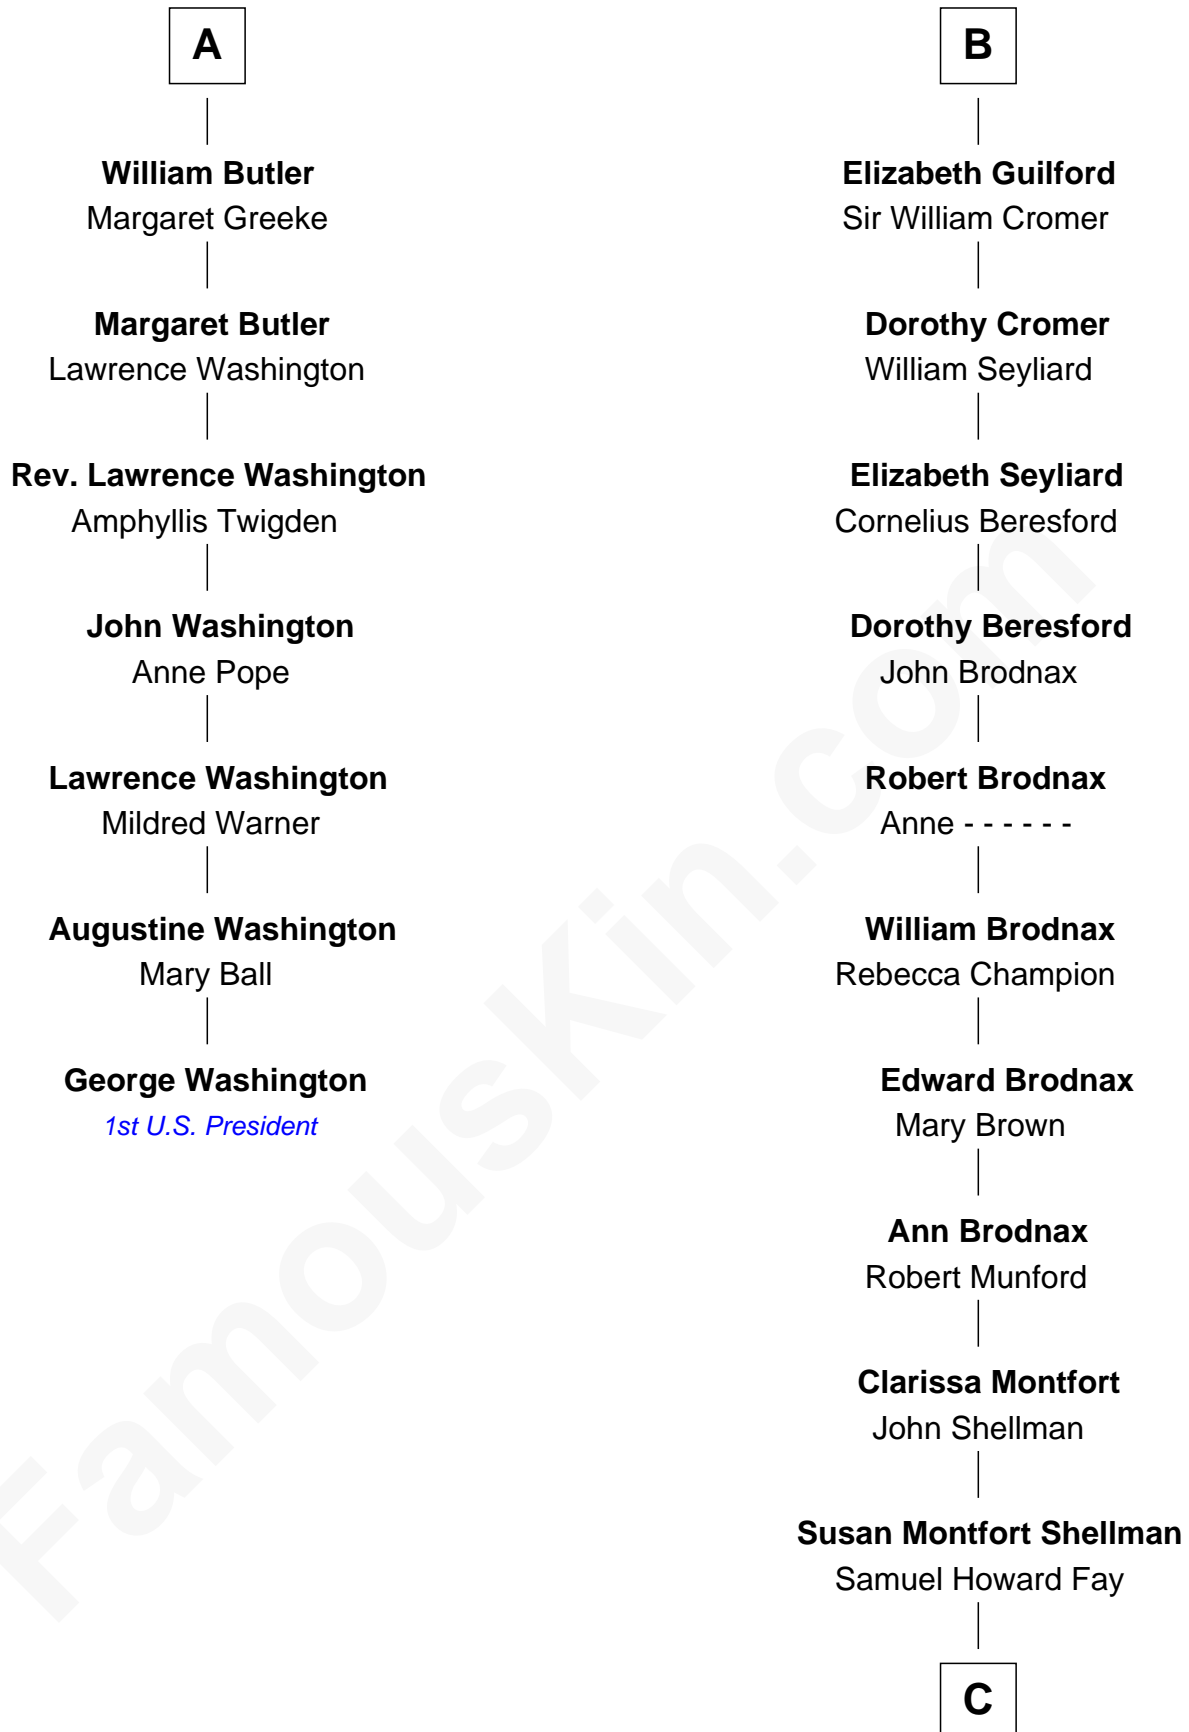

**FamousKin.com**  
**Relationship Chart of**  
**George Washington**  
*1st U.S. President*

13th cousin 7 times removed of

**George H. W. Bush**  
*41st U.S. President*

**Sir Robert de Holland**  
 Maude la Zouche

**C**

**Harriet Eleanor Fay**  
Rev. James Smith Bush

**Samuel Prescott Bush**  
Flora Sheldon

**Prescott Sheldon Bush**  
Dorothy Wear Walker

**George H. W. Bush**  
*41st U.S. President*

FamousKin.com