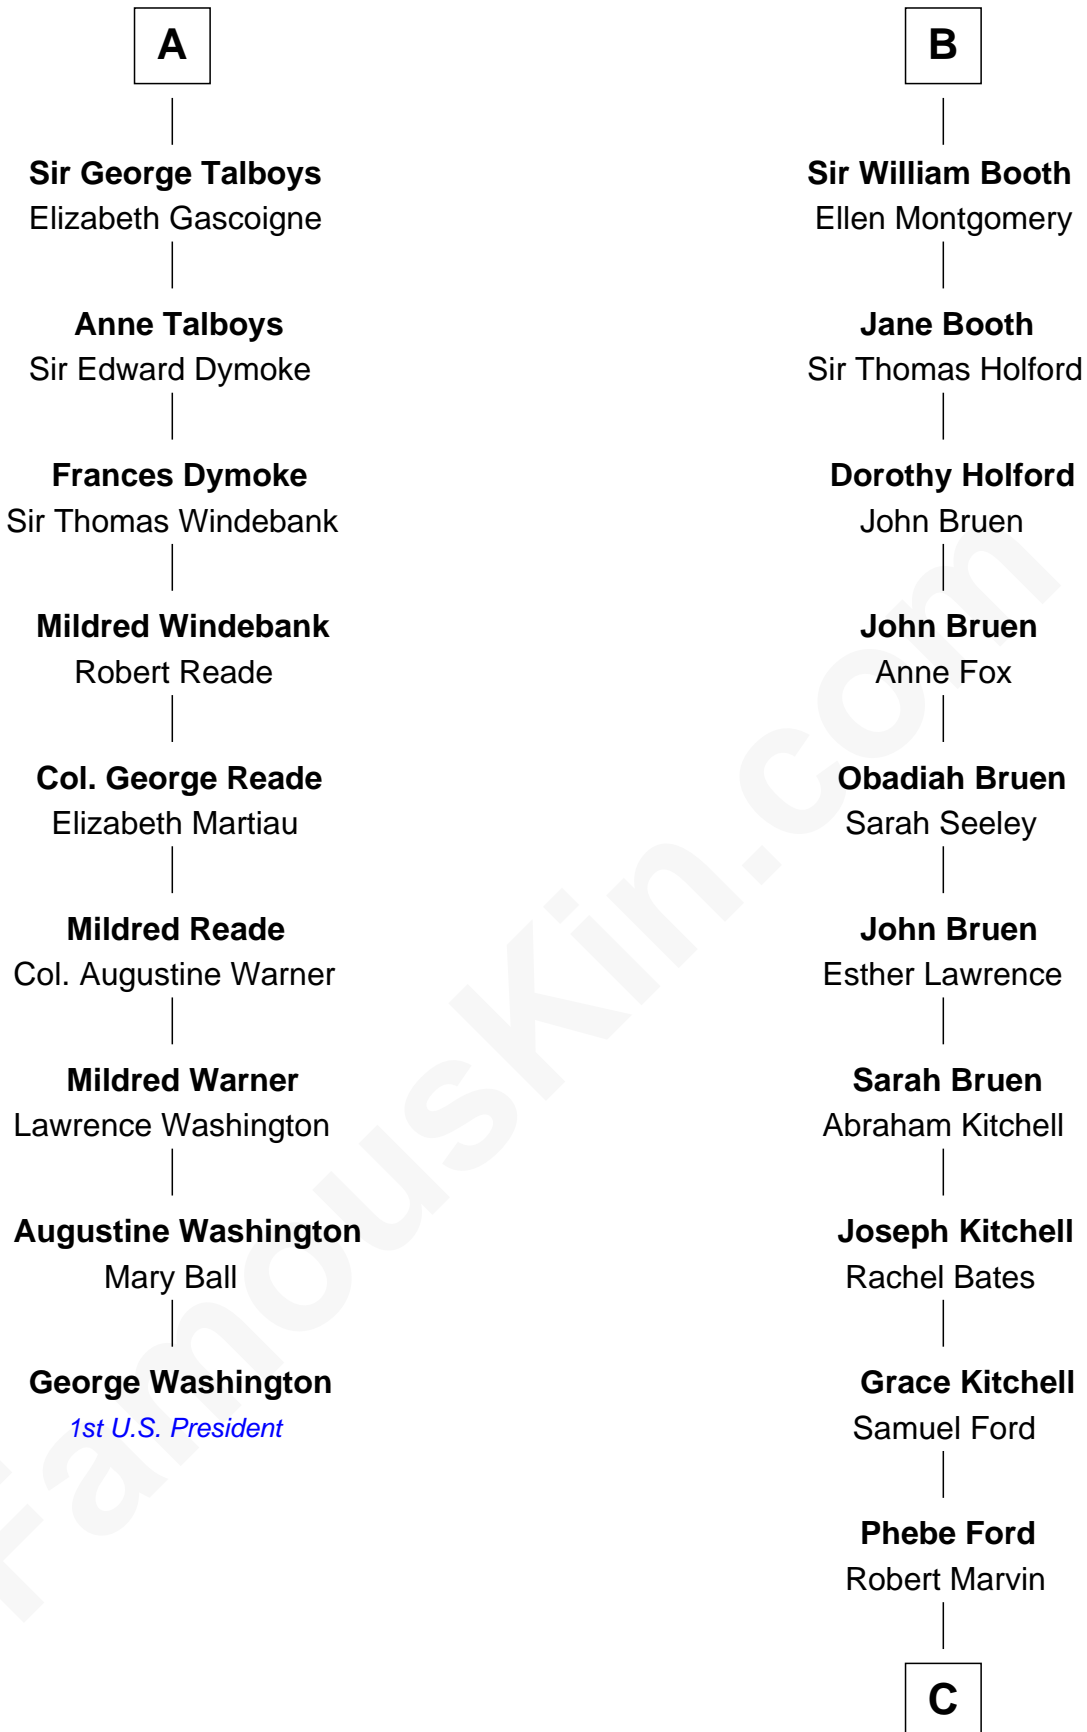

FamousKin.com
Relationship Chart of
George Washington
1st U.S. President

15th cousin 6 times removed of
Barbara (Pierce) Bush
First Lady of President George H.W. Bush

C

Samuel Ross Marvin

Julia Ann Place

Jerome Place Marvin

Martha Ann Stokes

Mabel Marvin

Scott Pierce

Marvin Pierce

Pauline Robinson

Barbara (Pierce) Bush

First Lady of George H.W. Bush