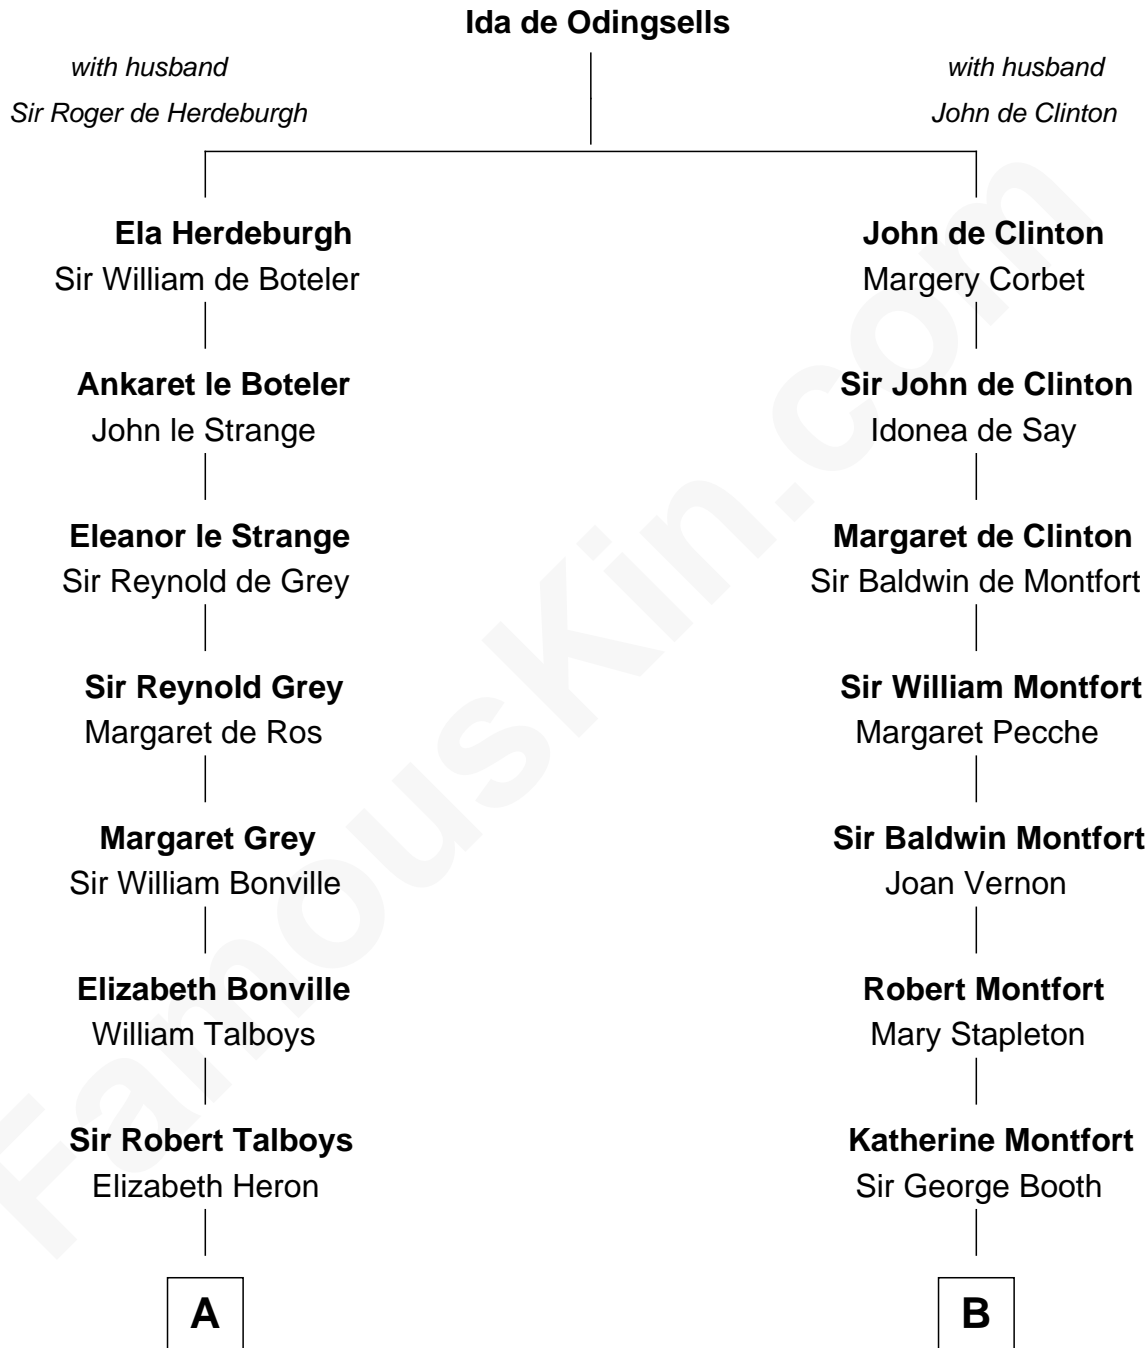

FamousKin.com
Relationship Chart of
George Washington
1st U.S. President

15th cousin 6 times removed of
Barbara (Pierce) Bush
First Lady of President George H.W. Bush

C

Samuel Ross Marvin

Julia Ann Place

Jerome Place Marvin

Martha Ann Stokes

Mabel Marvin

Scott Pierce

Marvin Pierce

Pauline Robinson

Barbara (Pierce) Bush

First Lady of George H.W. Bush