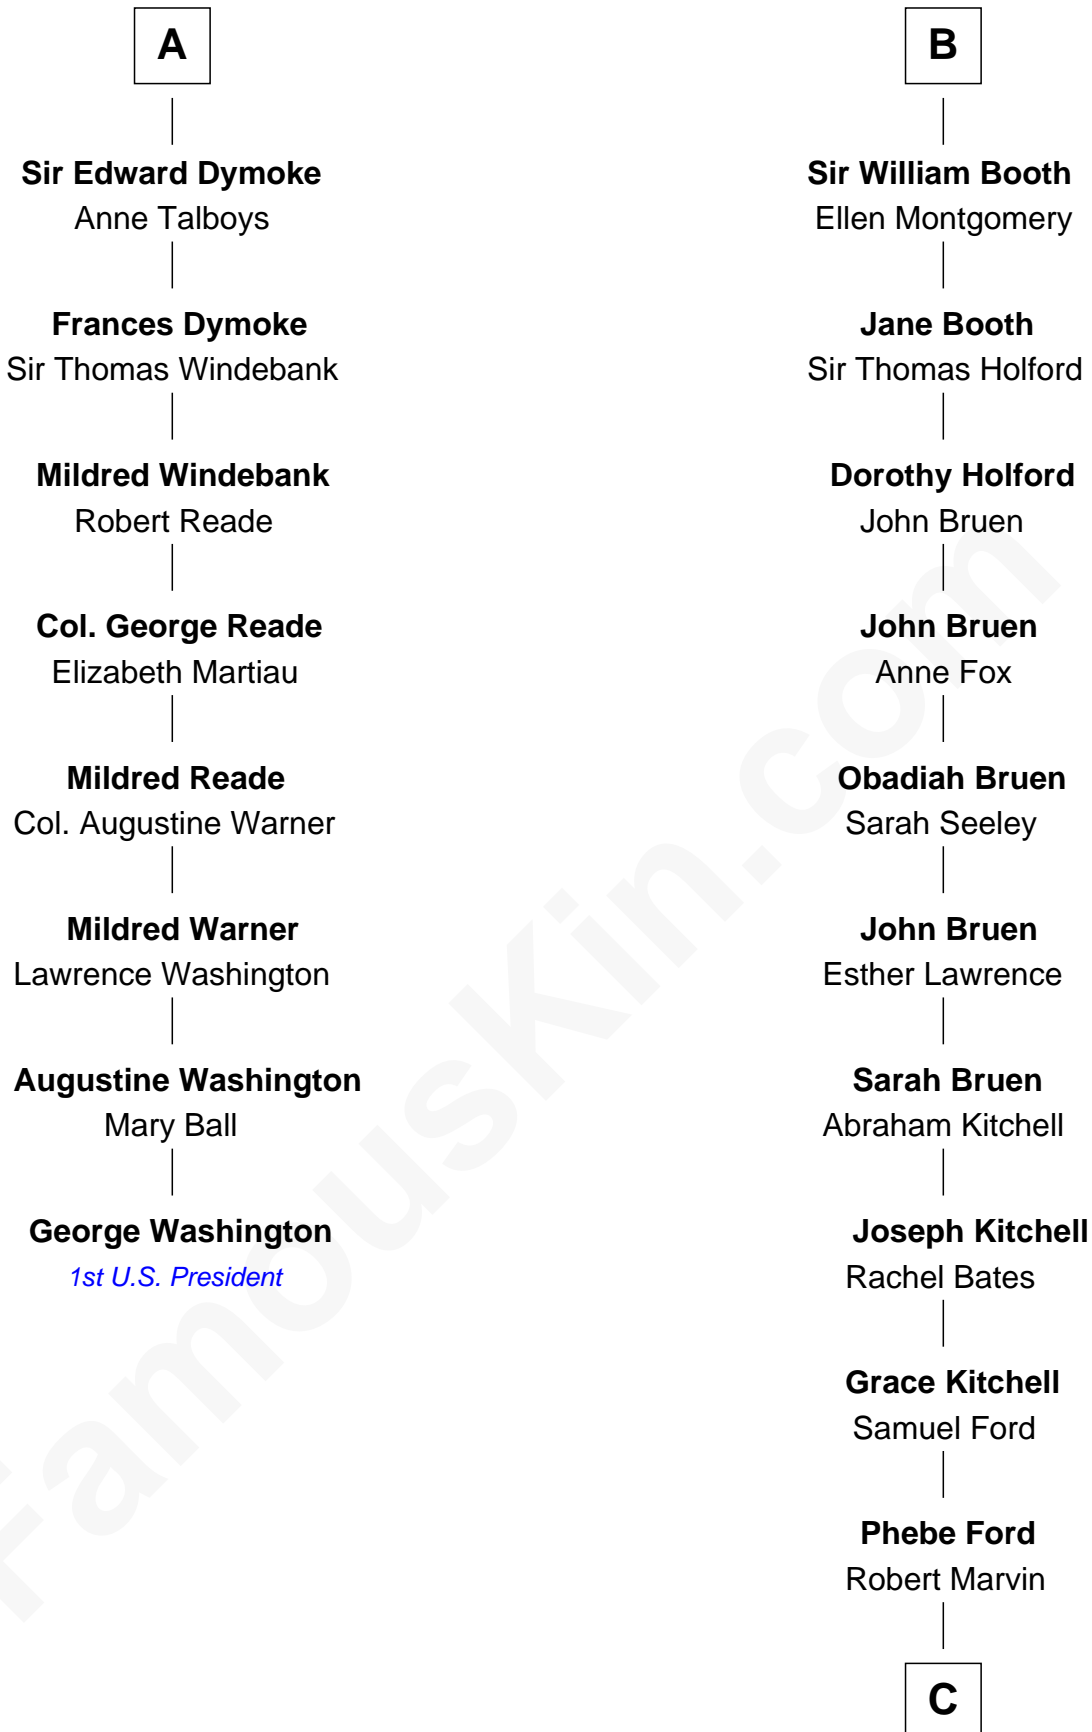

FamousKin.com
Relationship Chart of
George Washington
1st U.S. President

14th cousin 7 times removed of

Barbara (Pierce) Bush
First Lady of President George H.W. Bush

C

Samuel Ross Marvin

Julia Ann Place

Jerome Place Marvin

Martha Ann Stokes

Mabel Marvin

Scott Pierce

Marvin Pierce

Pauline Robinson

Barbara (Pierce) Bush

First Lady of George H.W. Bush