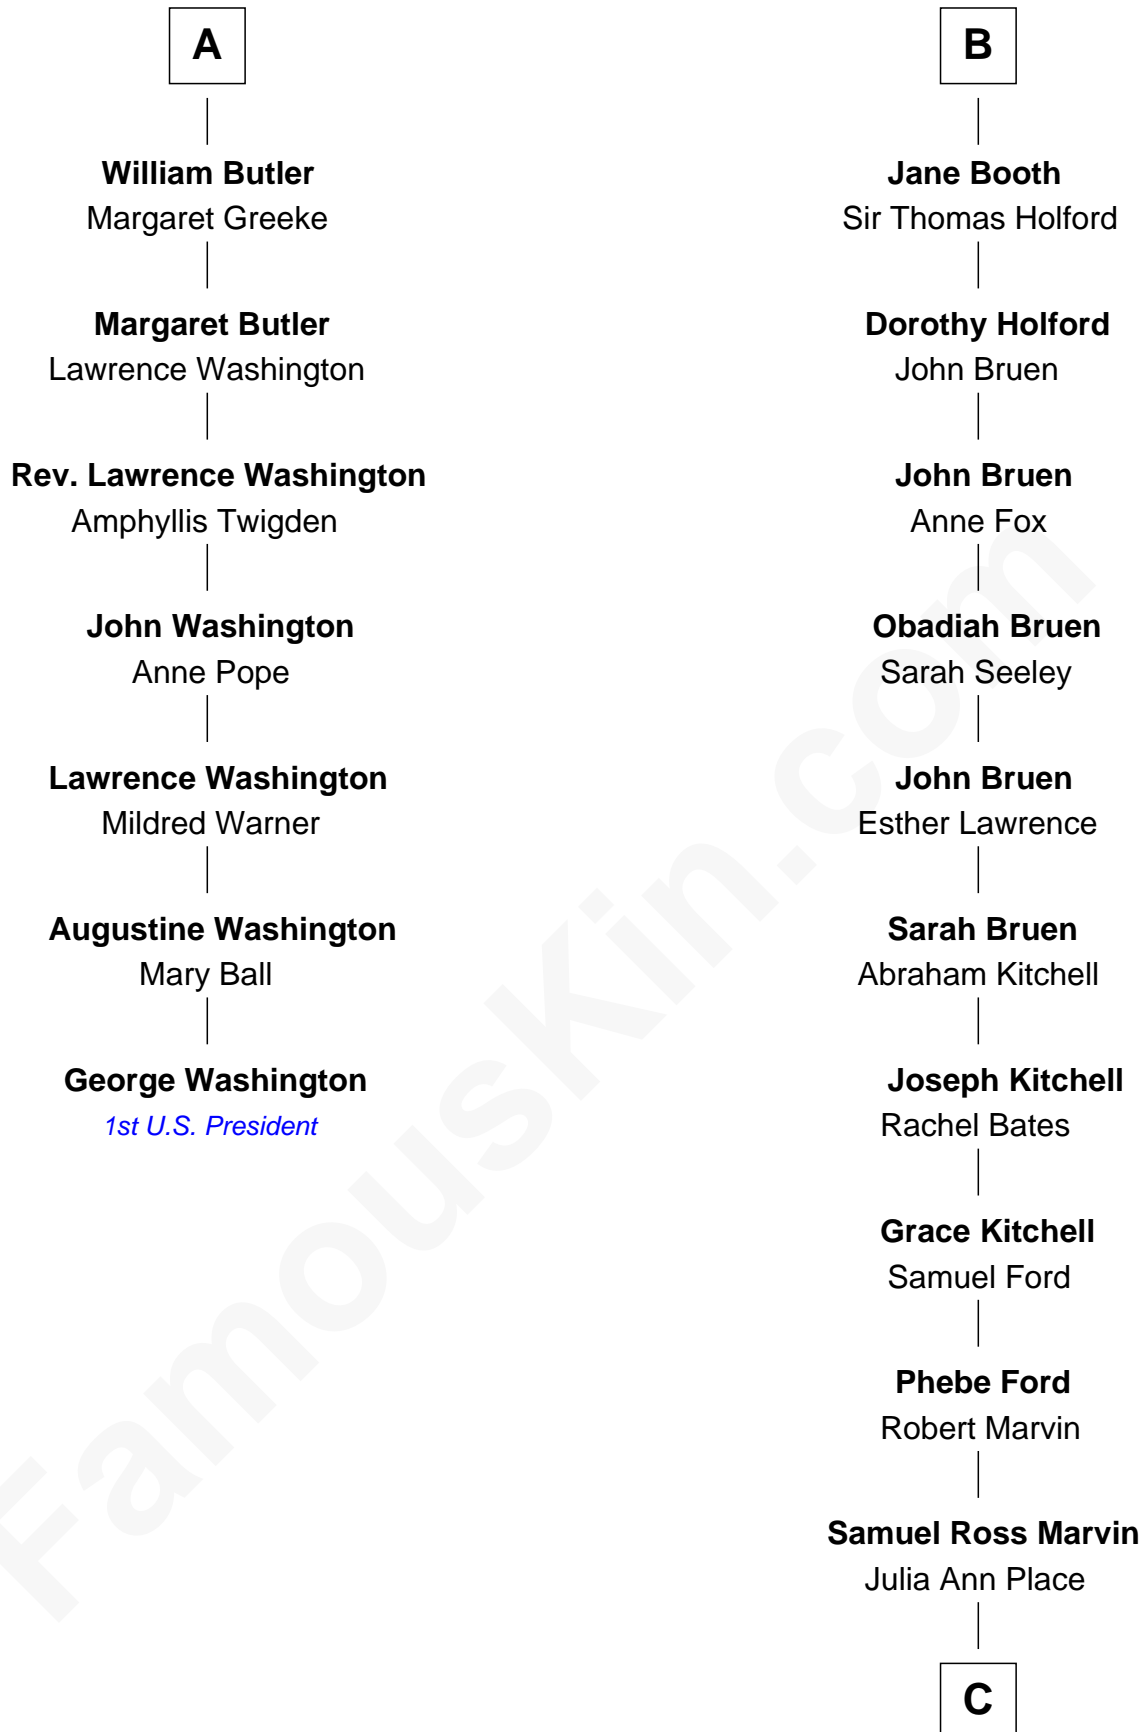

FamousKin.com
Relationship Chart of
George Washington
1st U.S. President

13th cousin 7 times removed of
Barbara (Pierce) Bush
First Lady of President George H.W. Bush

C

Jerome Place Marvin

Martha Ann Stokes

Mabel Marvin

Scott Pierce

Marvin Pierce

Pauline Robinson

Barbara (Pierce) Bush

First Lady of George H.W. Bush