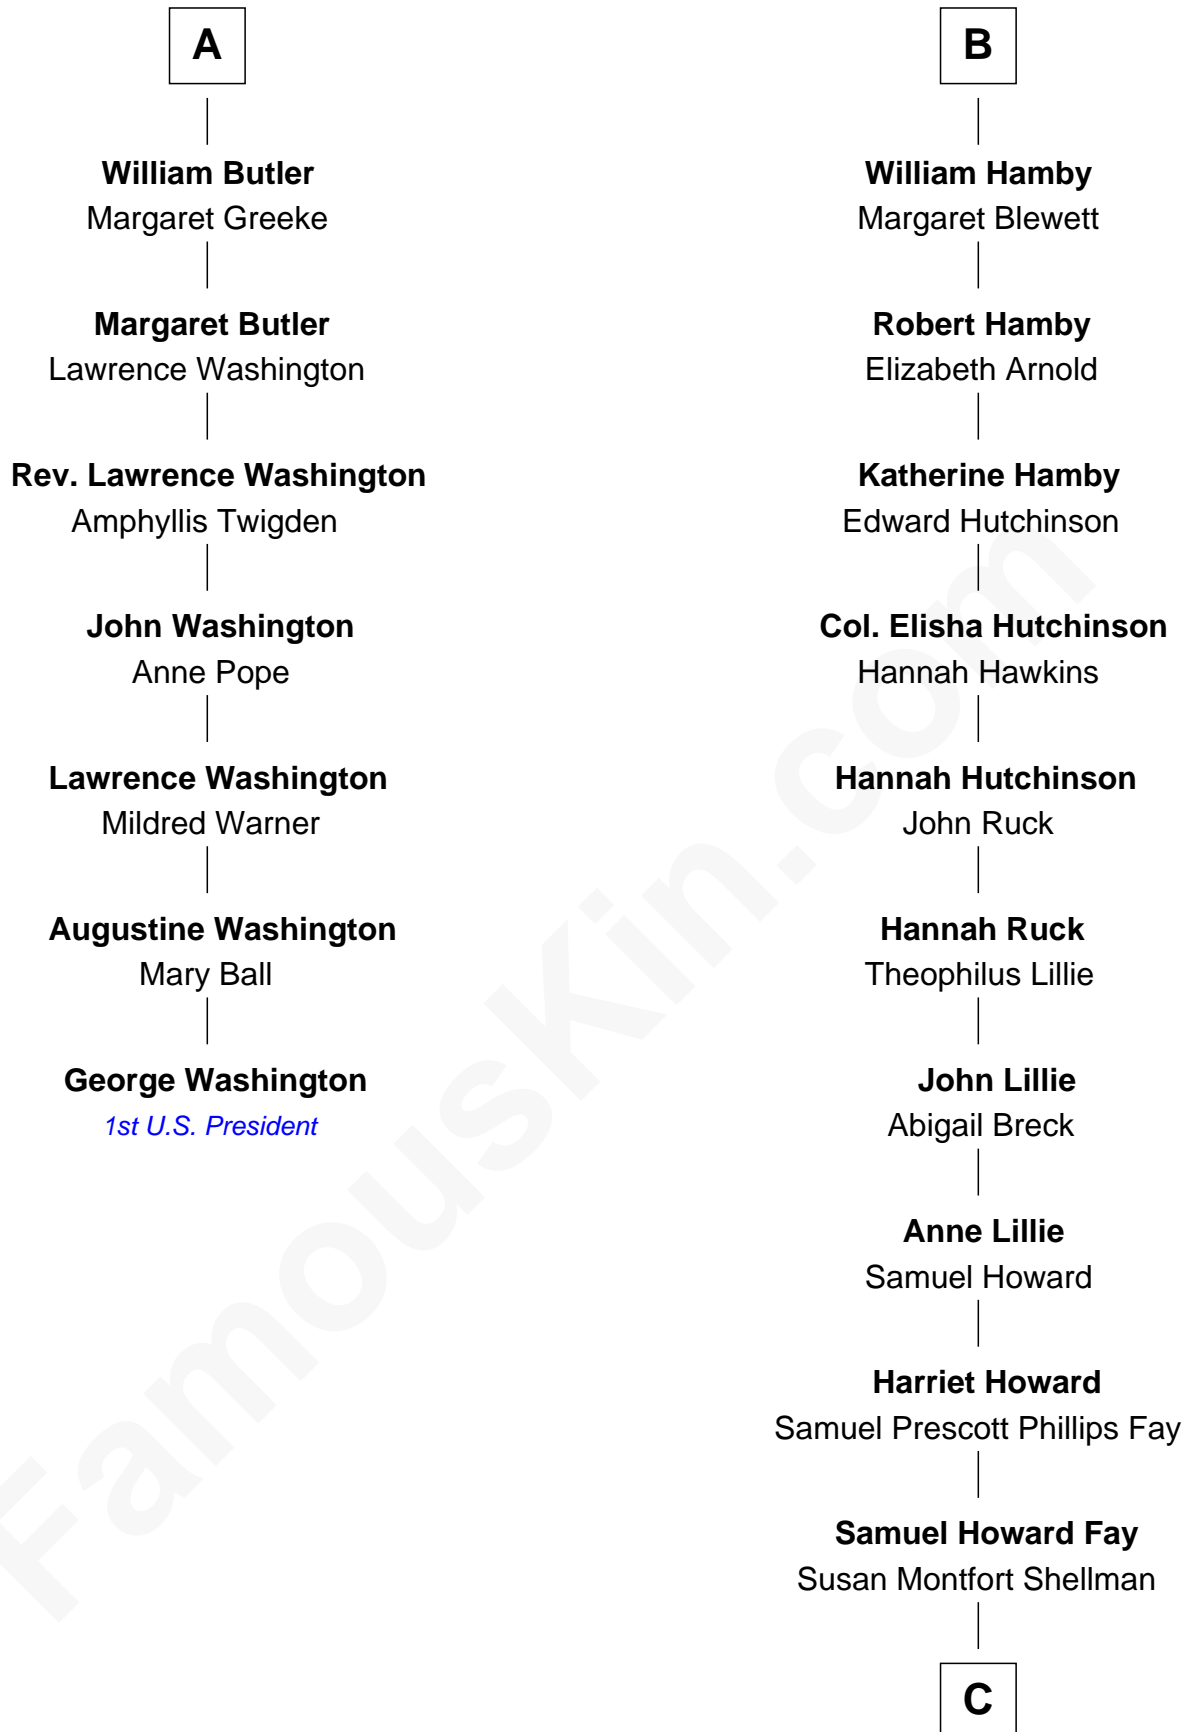

**FamousKin.com**  
**Relationship Chart of**  
**George Washington**  
*1st U.S. President*

13th cousin 8 times removed of  
**George W. Bush**  
*43rd U.S. President*

**Sir Philip le Despencer**  
 Joan de Cobham

**C**

**Harriet Eleanor Fay**  
Rev. James Smith Bush

**Samuel Prescott Bush**  
Flora Sheldon

**Prescott Sheldon Bush**  
Dorothy Wear Walker

**George Herbert Walker Bush**  
Barbara Pierce

**George W. Bush**  
*43rd U.S. President*