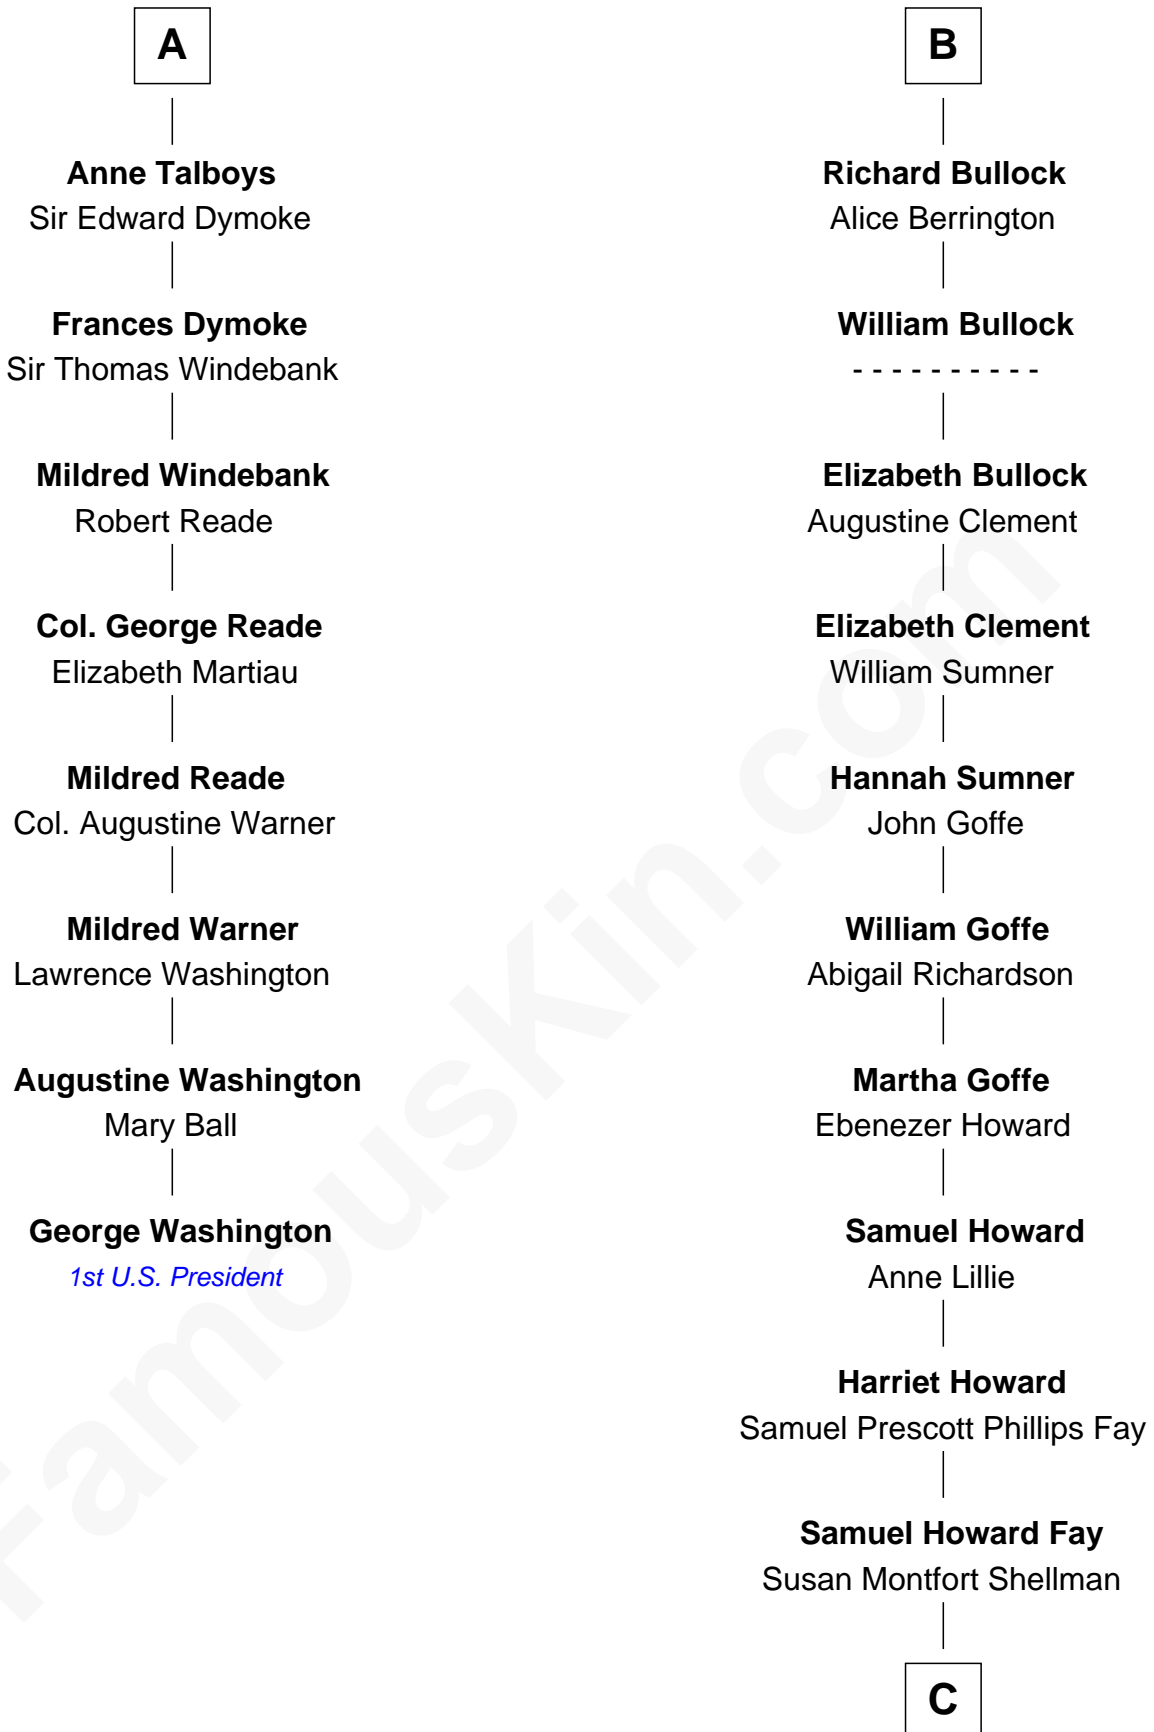

FamousKin.com

Relationship Chart of

George Washington

1st U.S. President

14th cousin 7 times removed of

George W. Bush
43rd U.S. President

William de Montagu
Katherine de Grandison

C

Harriet Eleanor Fay
Rev. James Smith Bush

Samuel Prescott Bush
Flora Sheldon

Prescott Sheldon Bush
Dorothy Wear Walker

George Herbert Walker Bush
Barbara Pierce

George W. Bush
43rd U.S. President

FamousKin.com