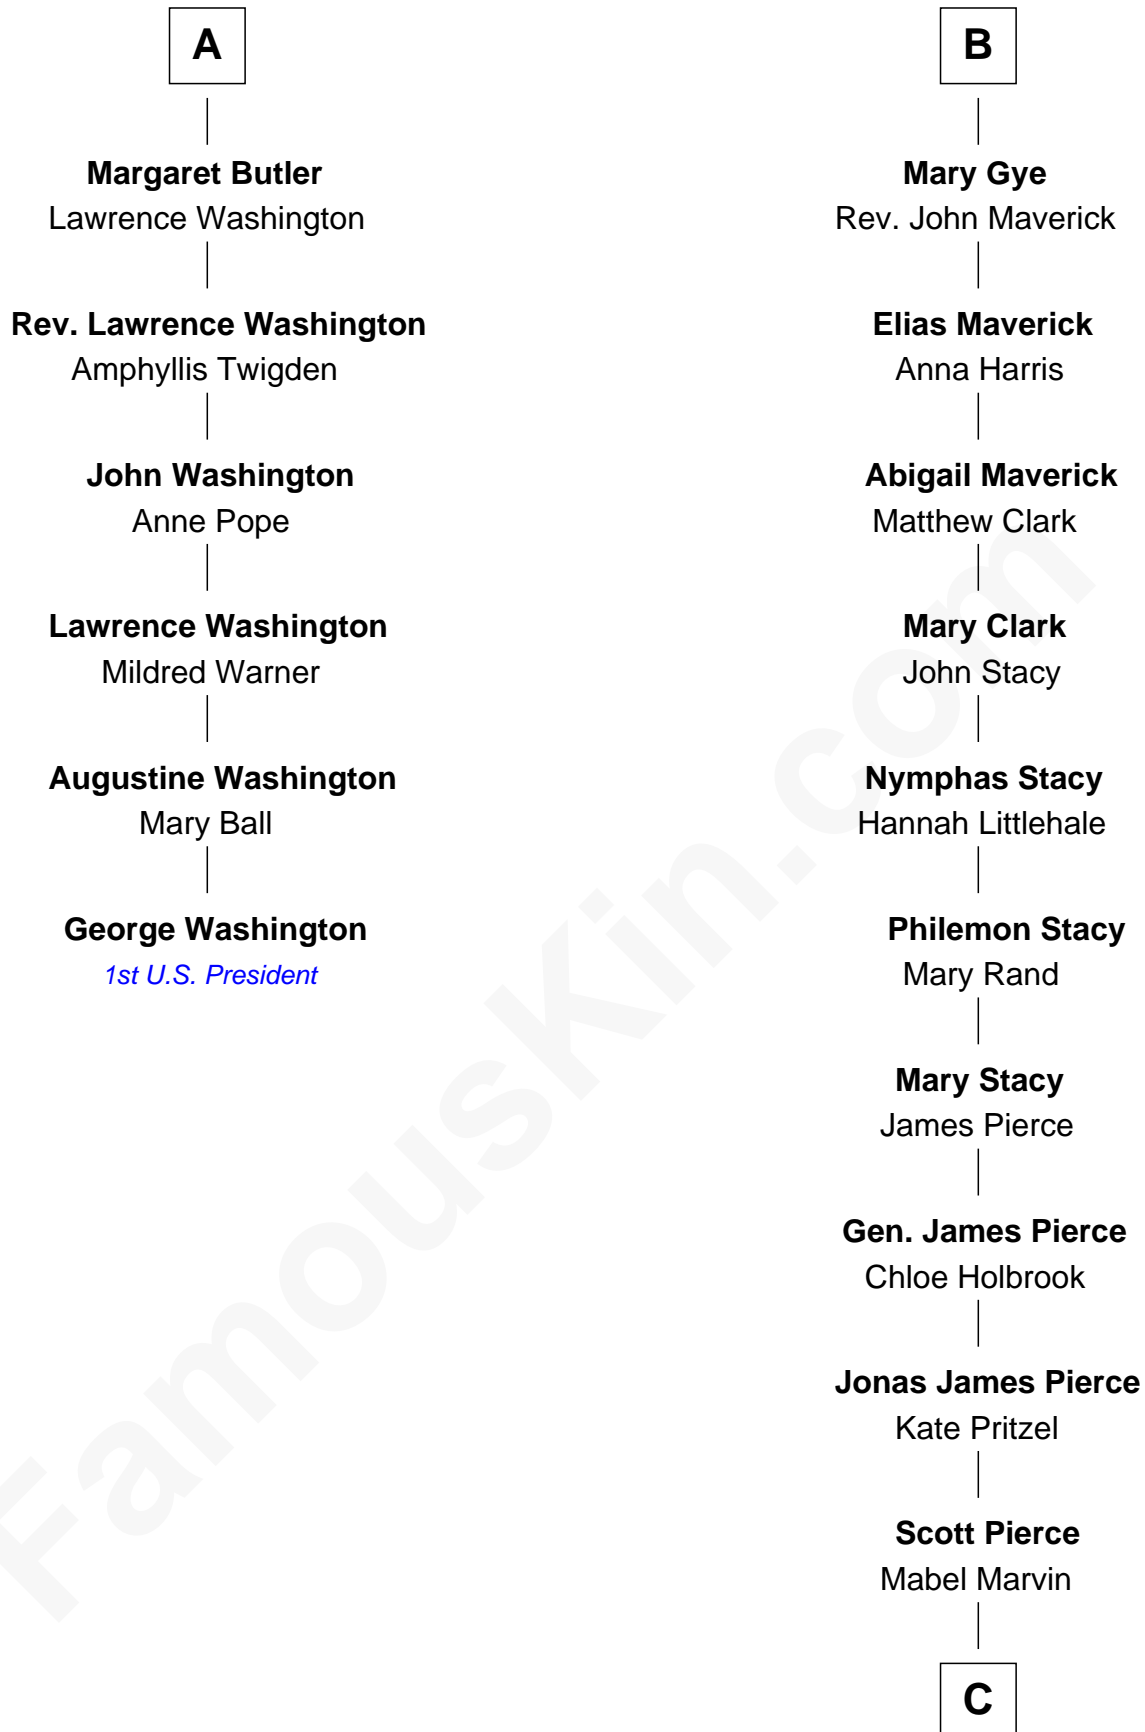

FamousKin.com

Relationship Chart of

George Washington

1st U.S. President

12th cousin 7 times removed of

George W. Bush
43rd U.S. President

C

Marvin Pierce
Pauline Robinson

Barbara Pierce
George Herbert Walker Bush

George W. Bush
43rd U.S. President

FamousKin.com