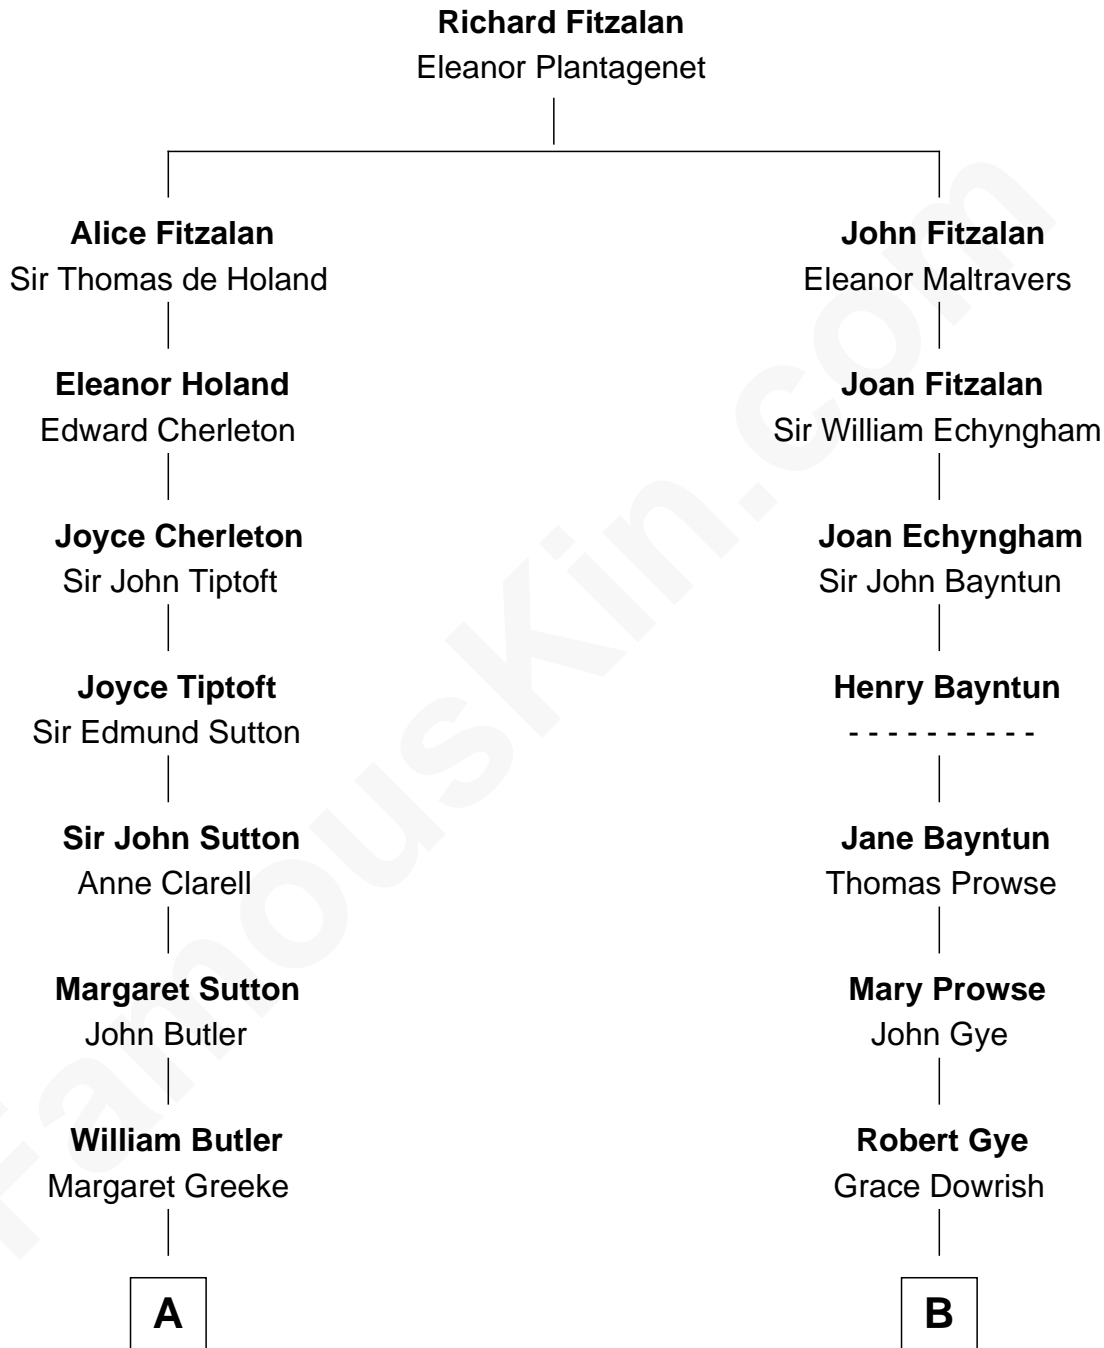

FamousKin.com

Relationship Chart of

George Washington

1st U.S. President

12th cousin 7 times removed of

George W. Bush
43rd U.S. President

C

Marvin Pierce
Pauline Robinson

Barbara Pierce
George Herbert Walker Bush

George W. Bush
43rd U.S. President

FamousKin.com