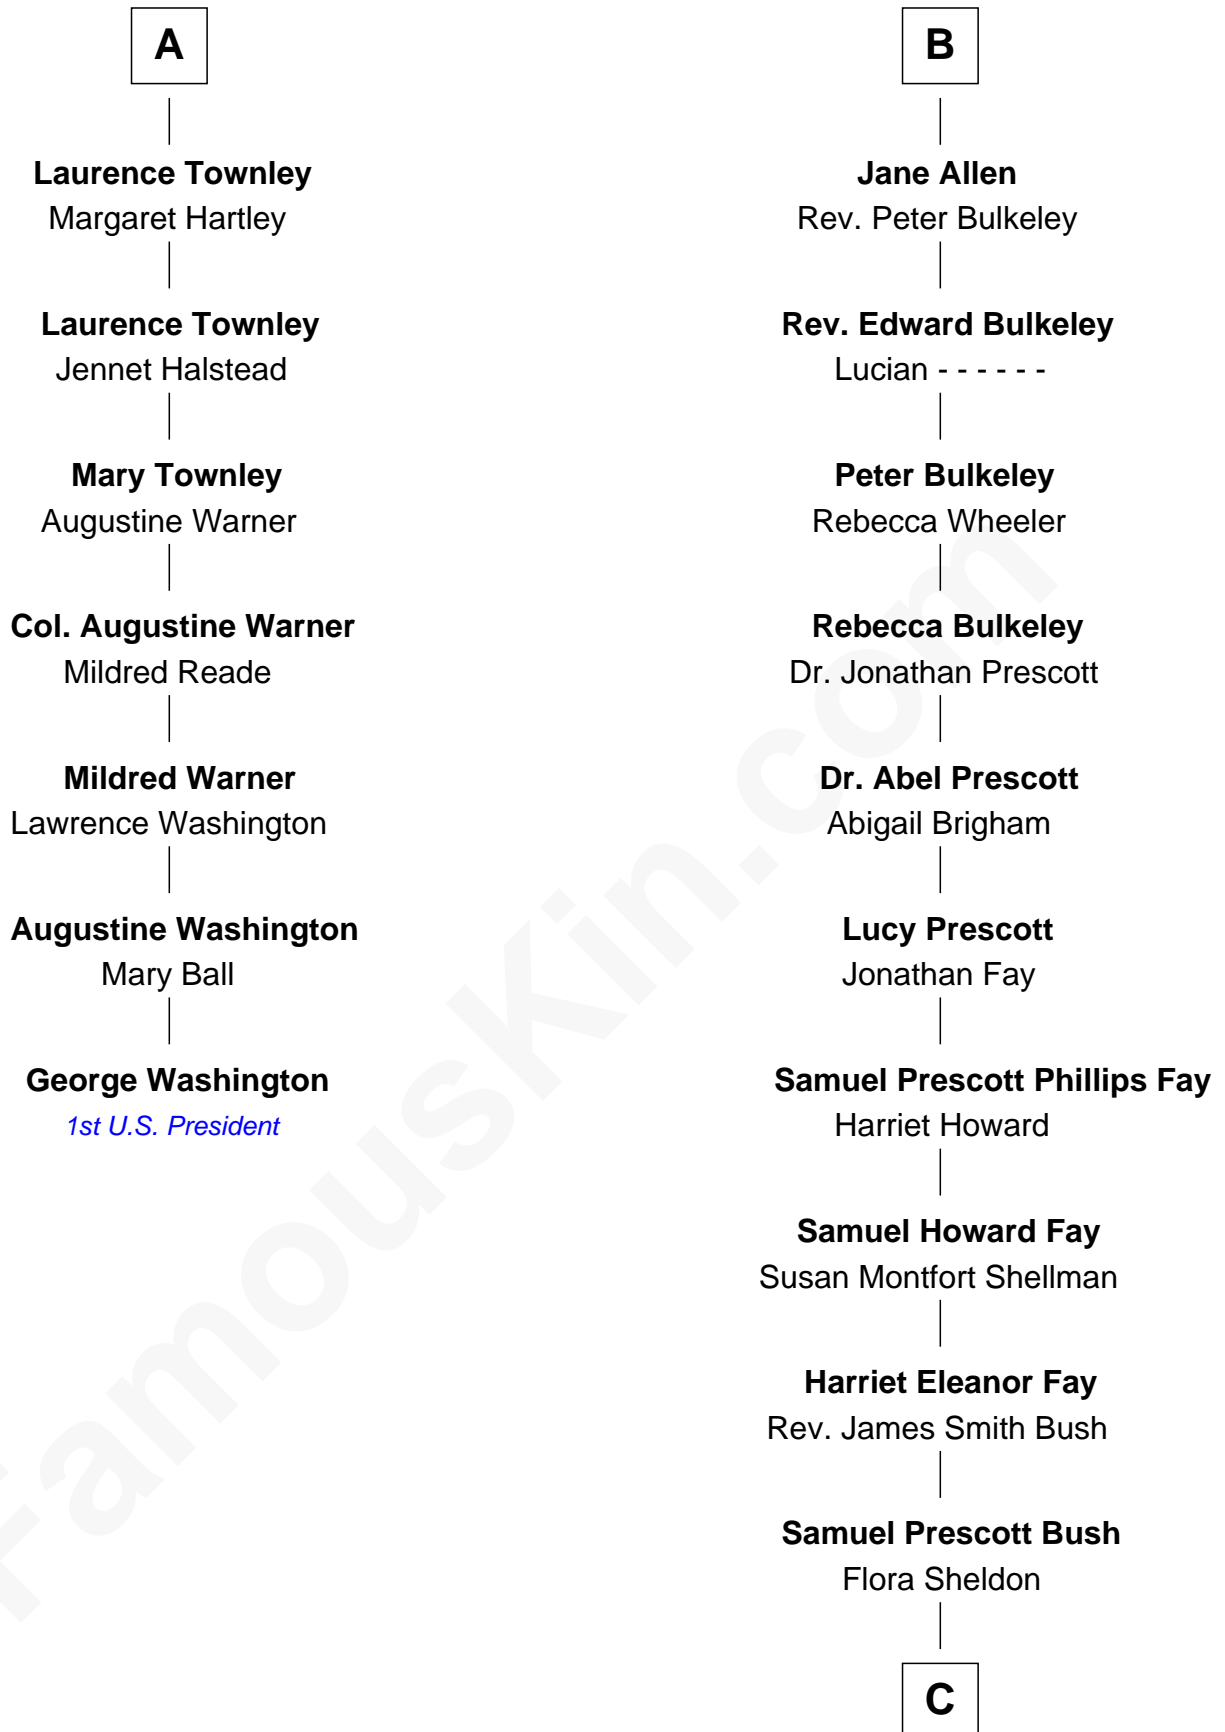

## Relationship Chart of

### George Washington

1st U.S. President

13th cousin 6 times removed of

**George W. Bush**  
43rd U.S. President

C

Prescott Sheldon Bush

Dorothy Wear Walker

George Herbert Walker Bush

Barbara Pierce

George W. Bush

*43rd U.S. President*

FamousKin.com