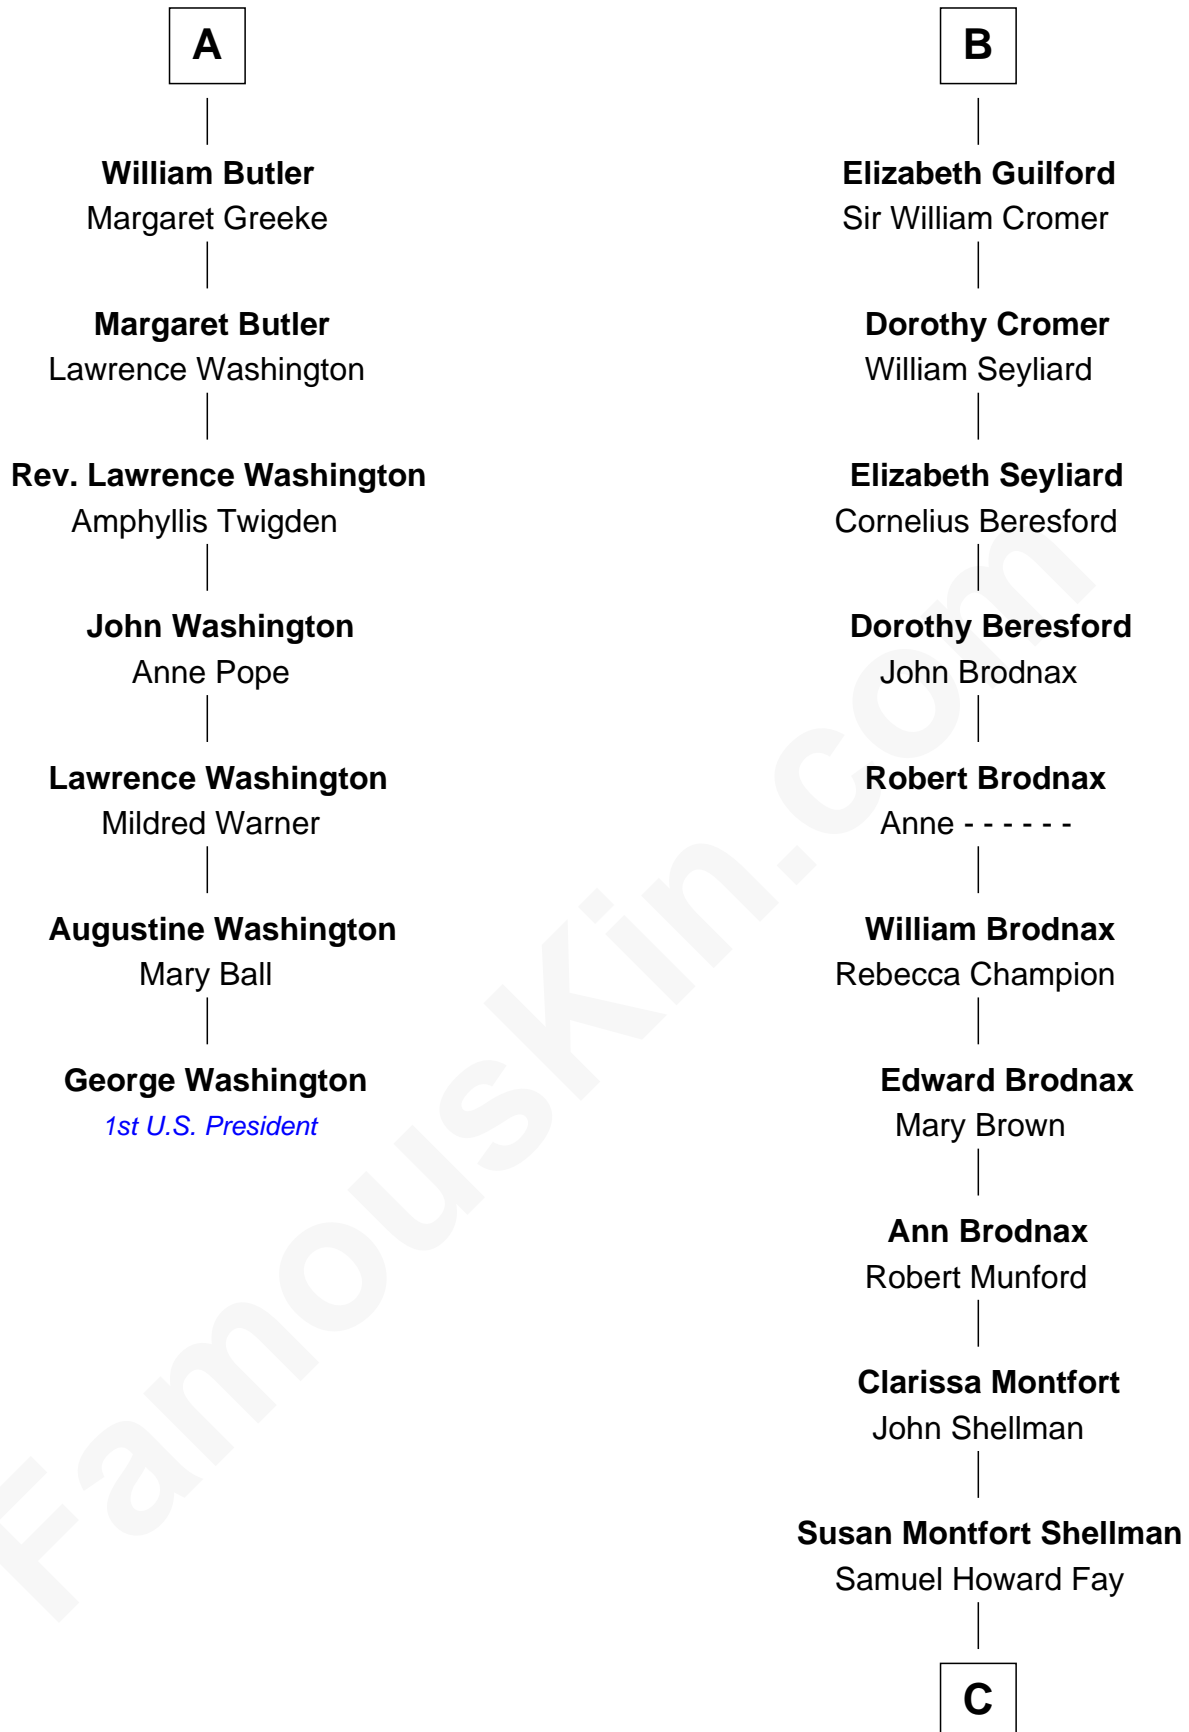

**FamousKin.com**  
**Relationship Chart of**  
**George Washington**  
*1st U.S. President*

**13th cousin 8 times removed of**  
**George W. Bush**  
*43rd U.S. President*

**Sir Robert de Holland**  
 Maude la Zouche

**C**

**Harriet Eleanor Fay**  
Rev. James Smith Bush

**Samuel Prescott Bush**  
Flora Sheldon

**Prescott Sheldon Bush**  
Dorothy Wear Walker

**George Herbert Walker Bush**  
Barbara Pierce

**George W. Bush**  
*43rd U.S. President*